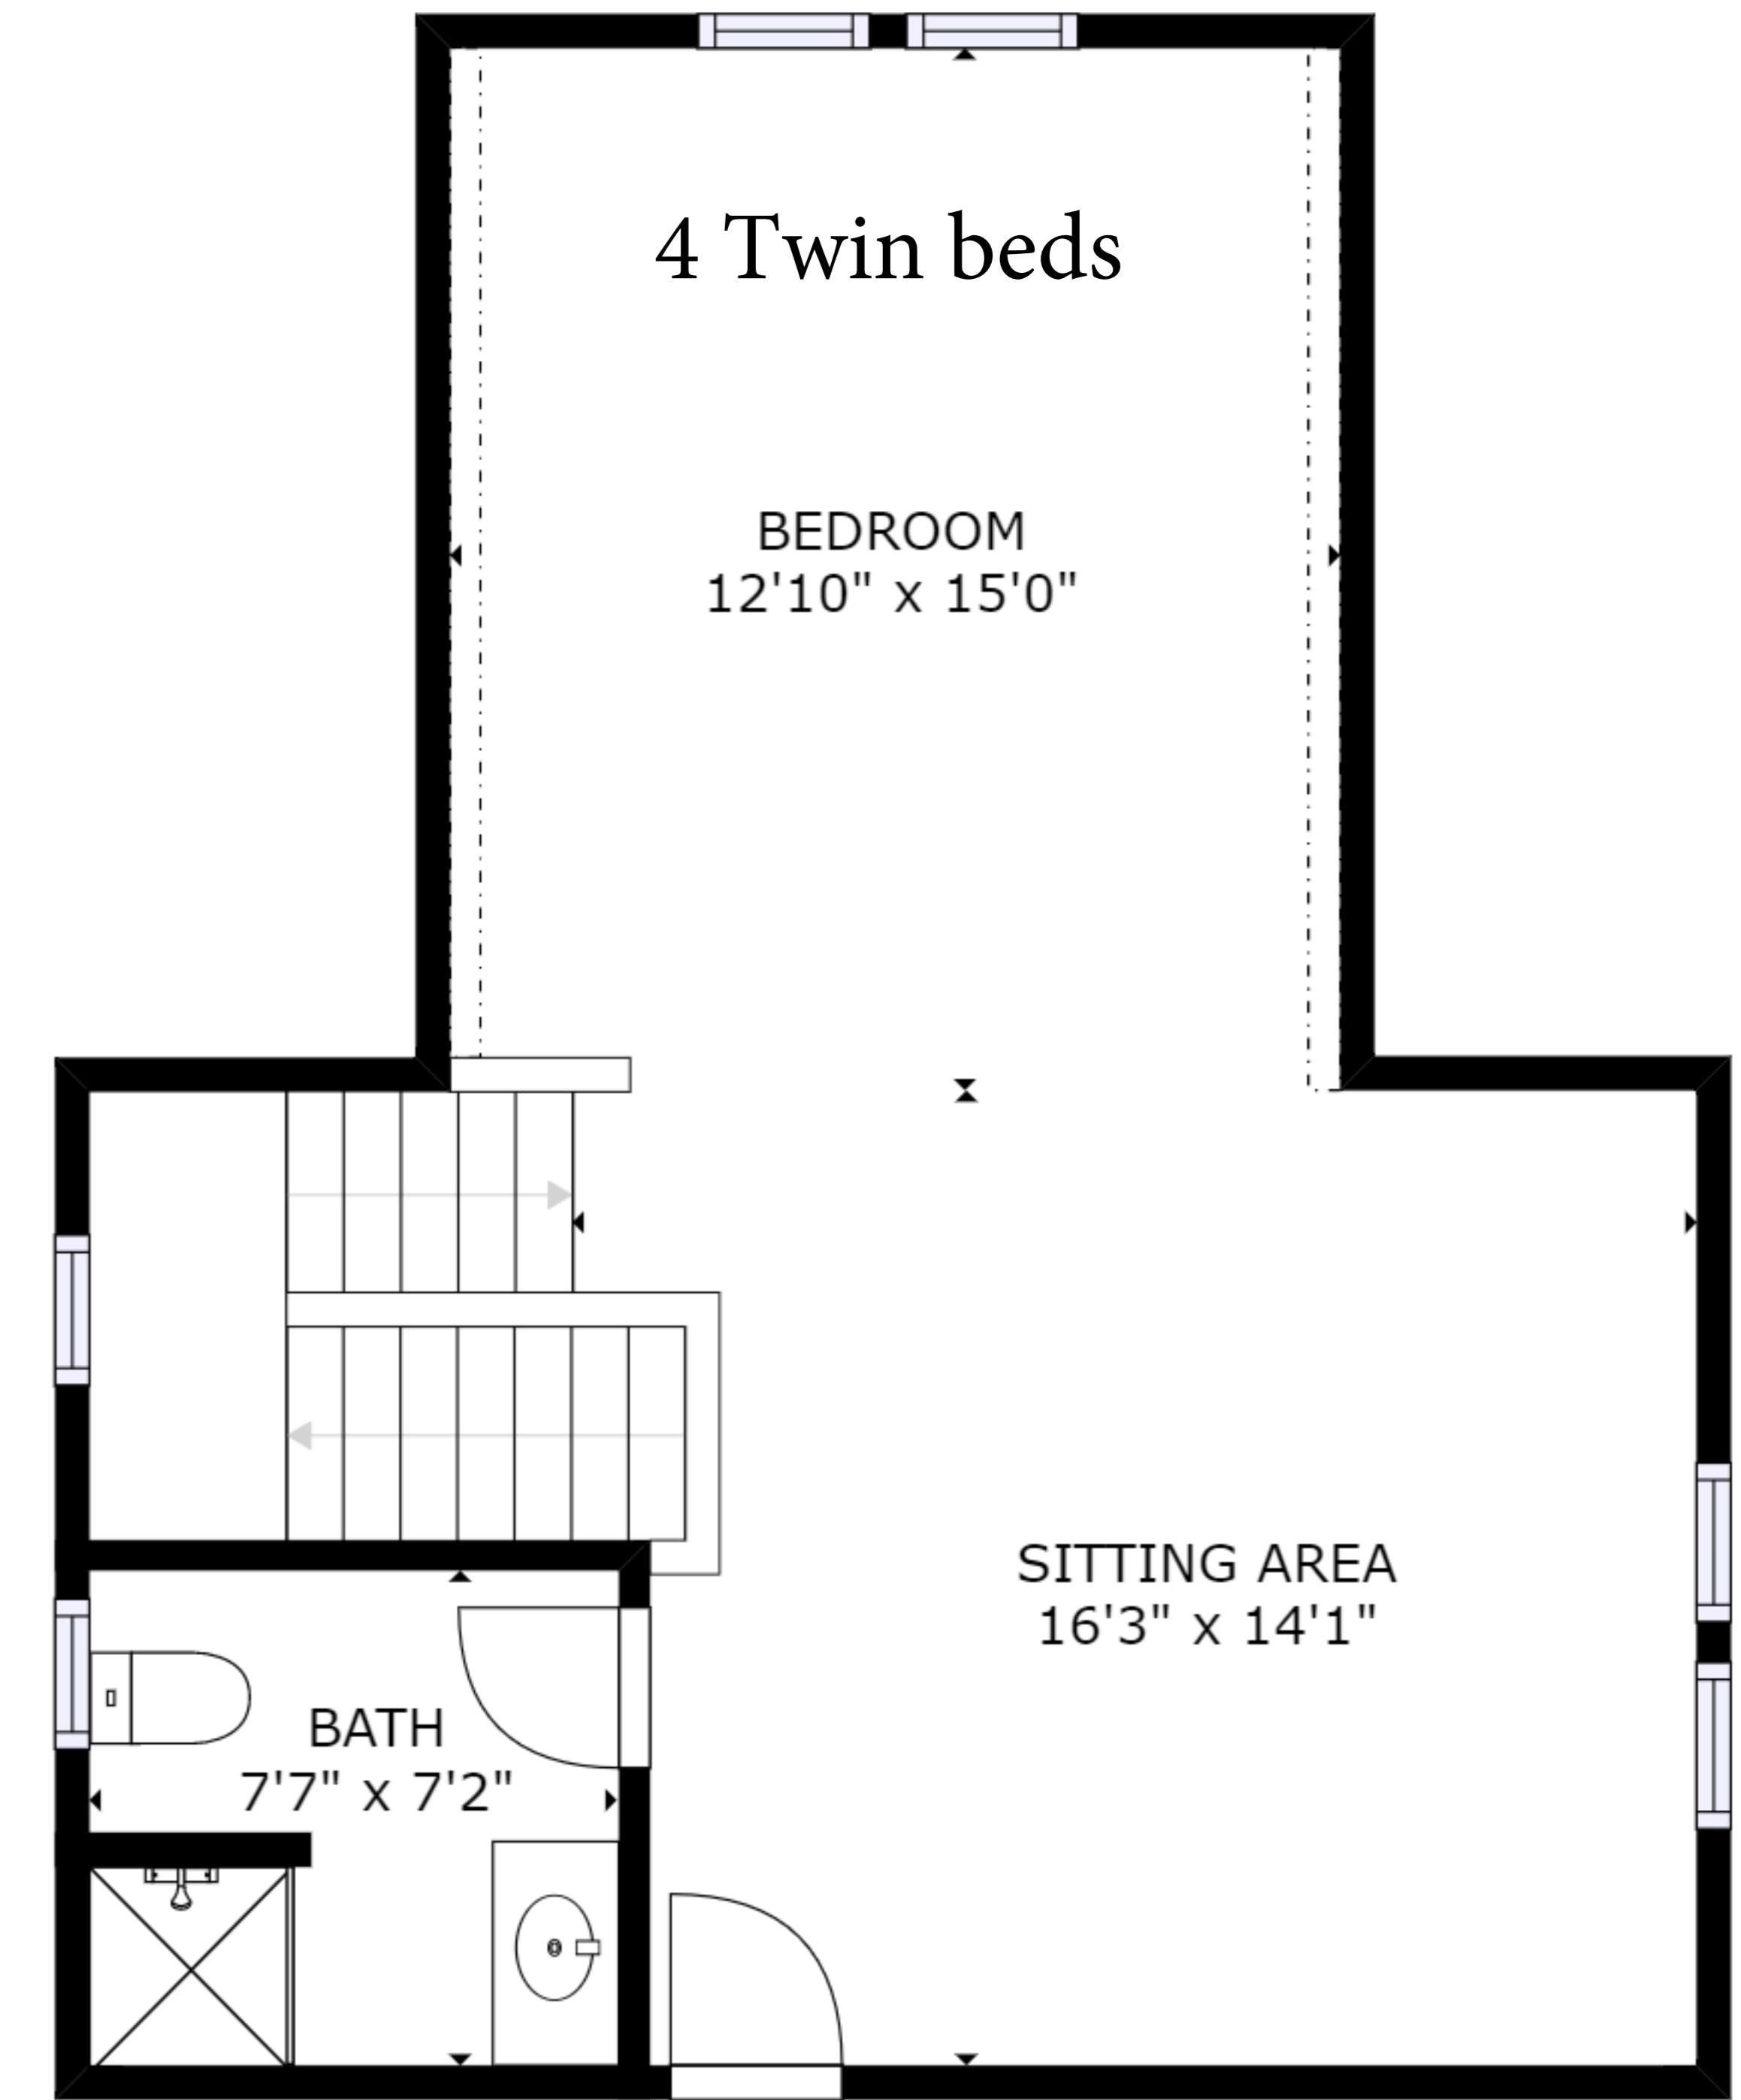

FLOOR 1

FLOOR 2

FLOOR 3

Carriage house has 1 Queen bed and Full Sofa sleeper

GROSS INTERNAL AREA  
 FLOOR 1: 826 sq. ft, FLOOR 2: 821 sq. ft  
 FLOOR 3: 505 sq. ft, EXCLUDED AREAS:  
 REDUCED HEADROOM BELOW 1.5M: 13 sq. ft  
 TOTAL: 2152 sq. ft

SIZES AND DIMENSIONS ARE APPROXIMATE, ACTUAL MAY VARY.