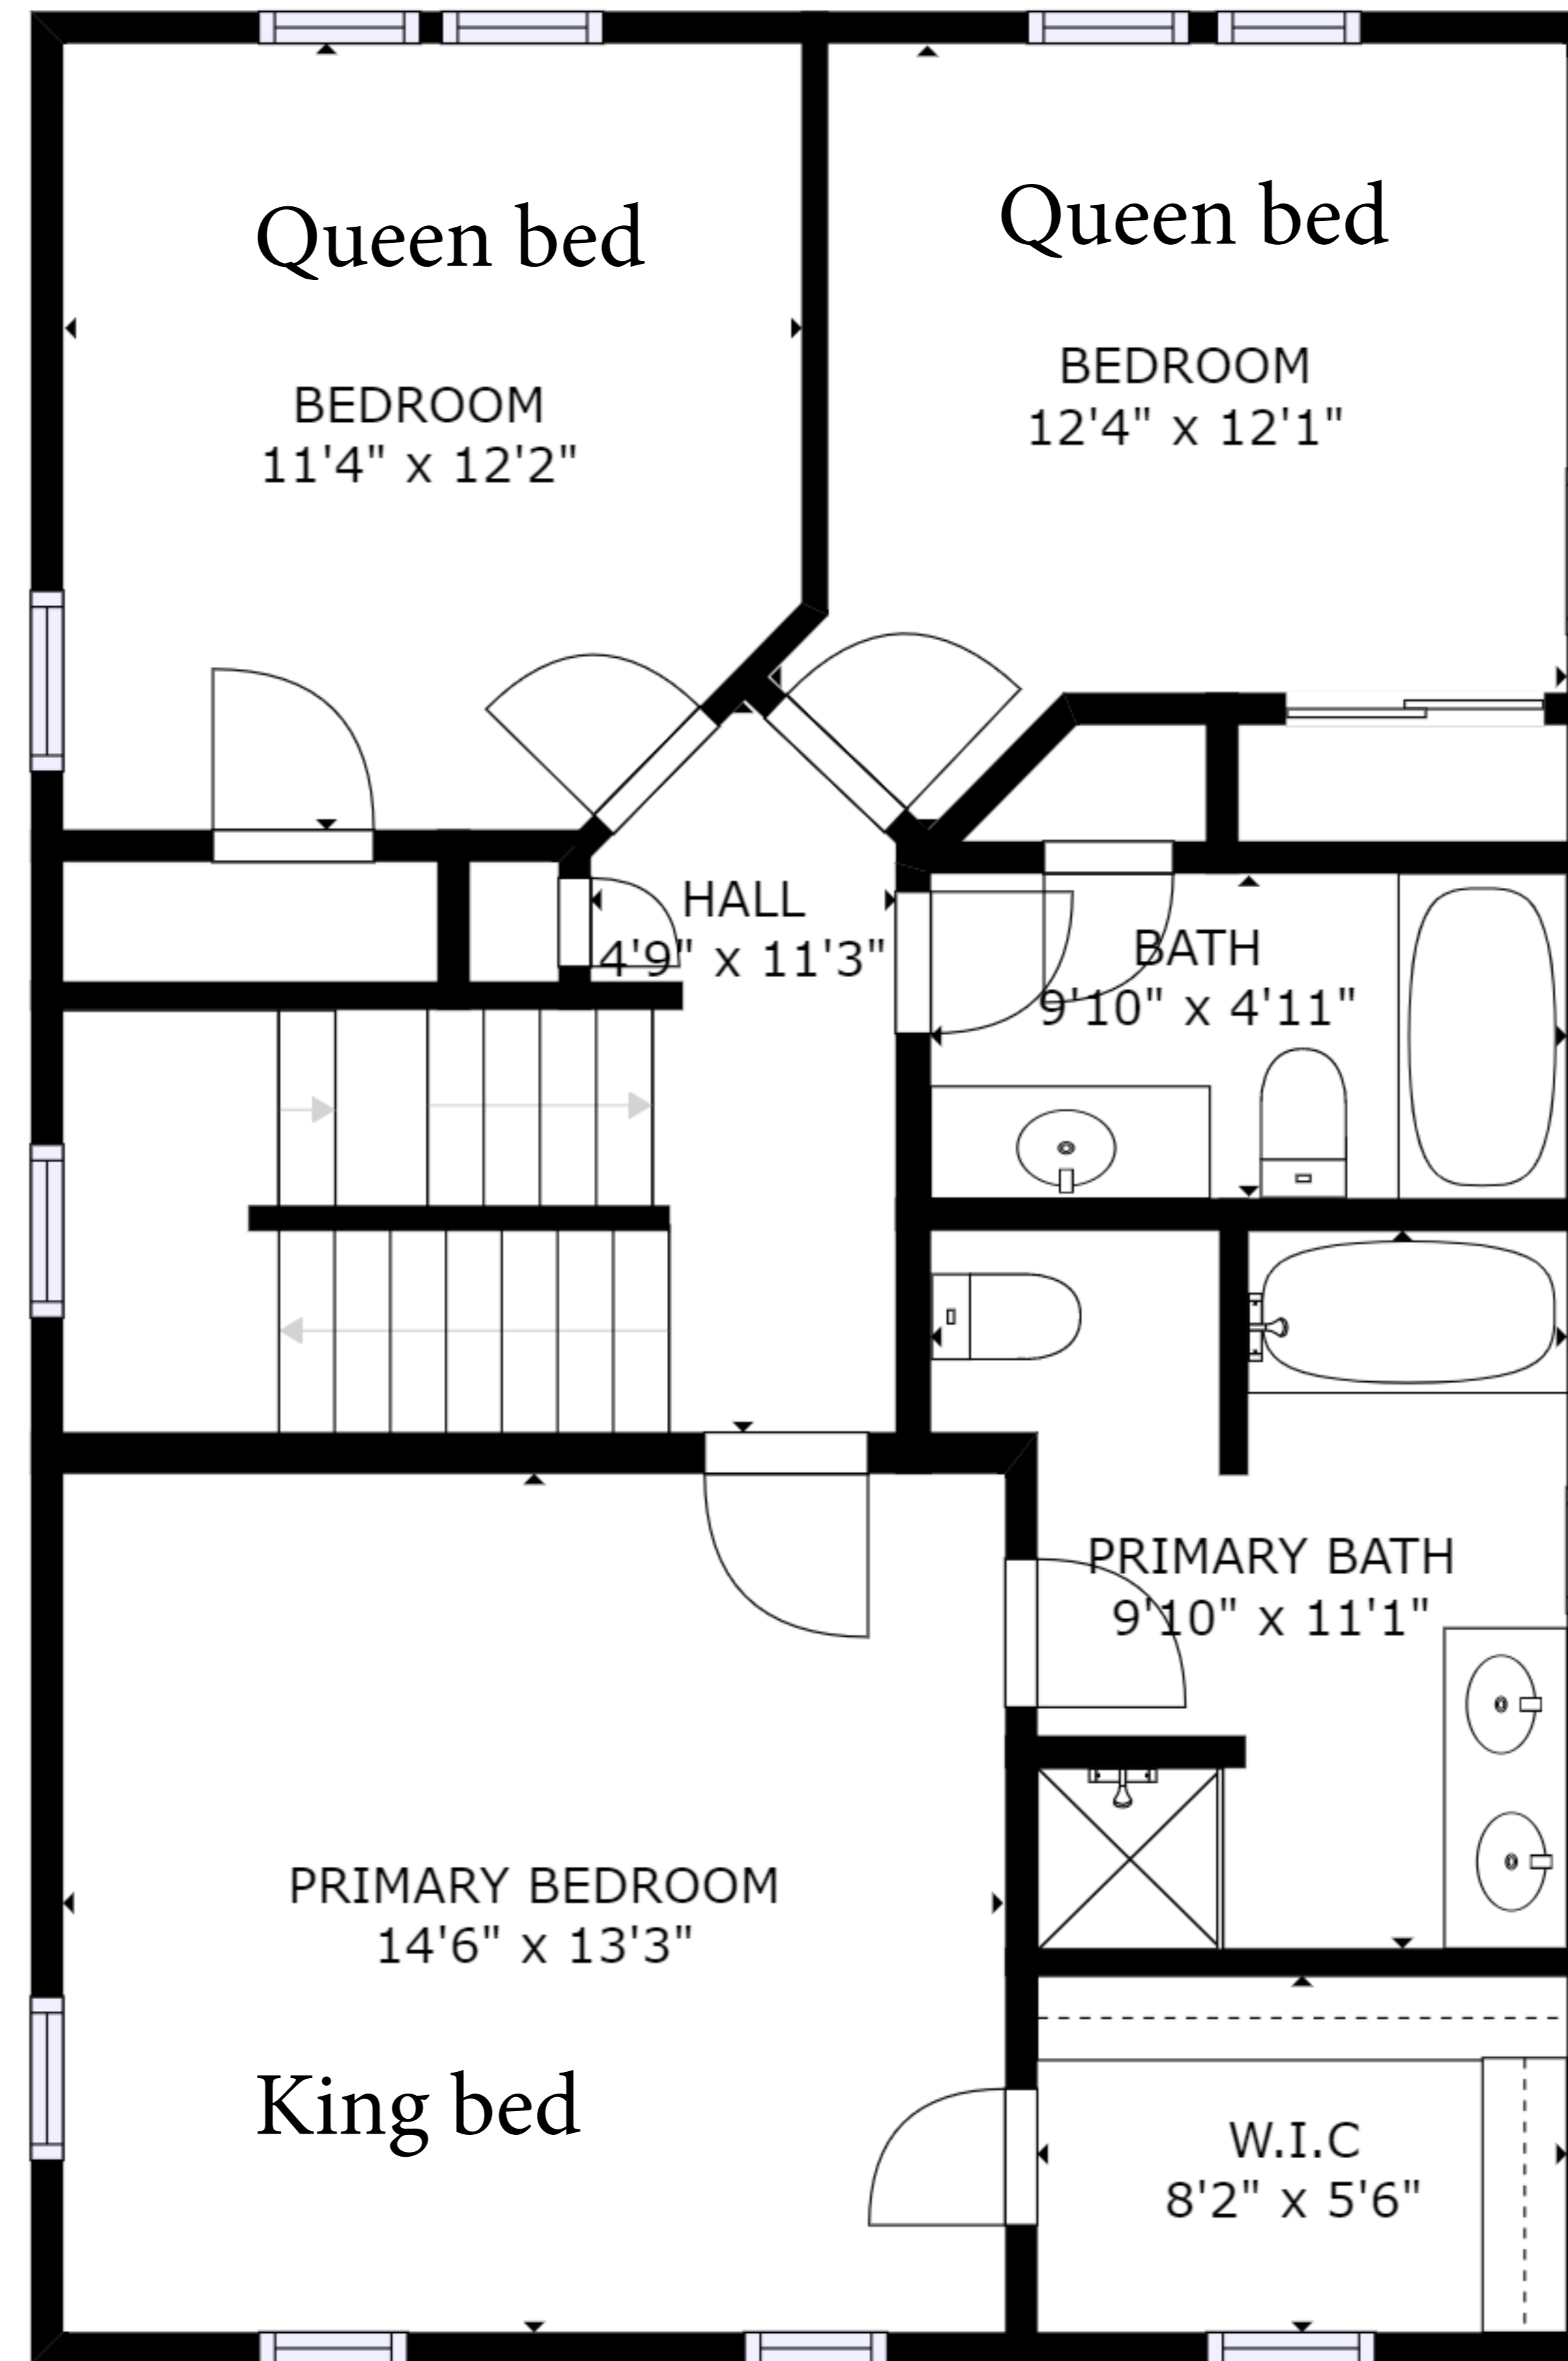

FLOOR 1

FLOOR 2

FLOOR 3

Carriage house has 1 Queen bed and Full Sofa sleeper

GROSS INTERNAL AREA  
 FLOOR 1: 826 sq. ft, FLOOR 2: 821 sq. ft  
 FLOOR 3: 505 sq. ft, EXCLUDED AREAS:  
 REDUCED HEADROOM BELOW 1.5M: 13 sq. ft  
 TOTAL: 2152 sq. ft

SIZES AND DIMENSIONS ARE APPROXIMATE, ACTUAL MAY VARY.