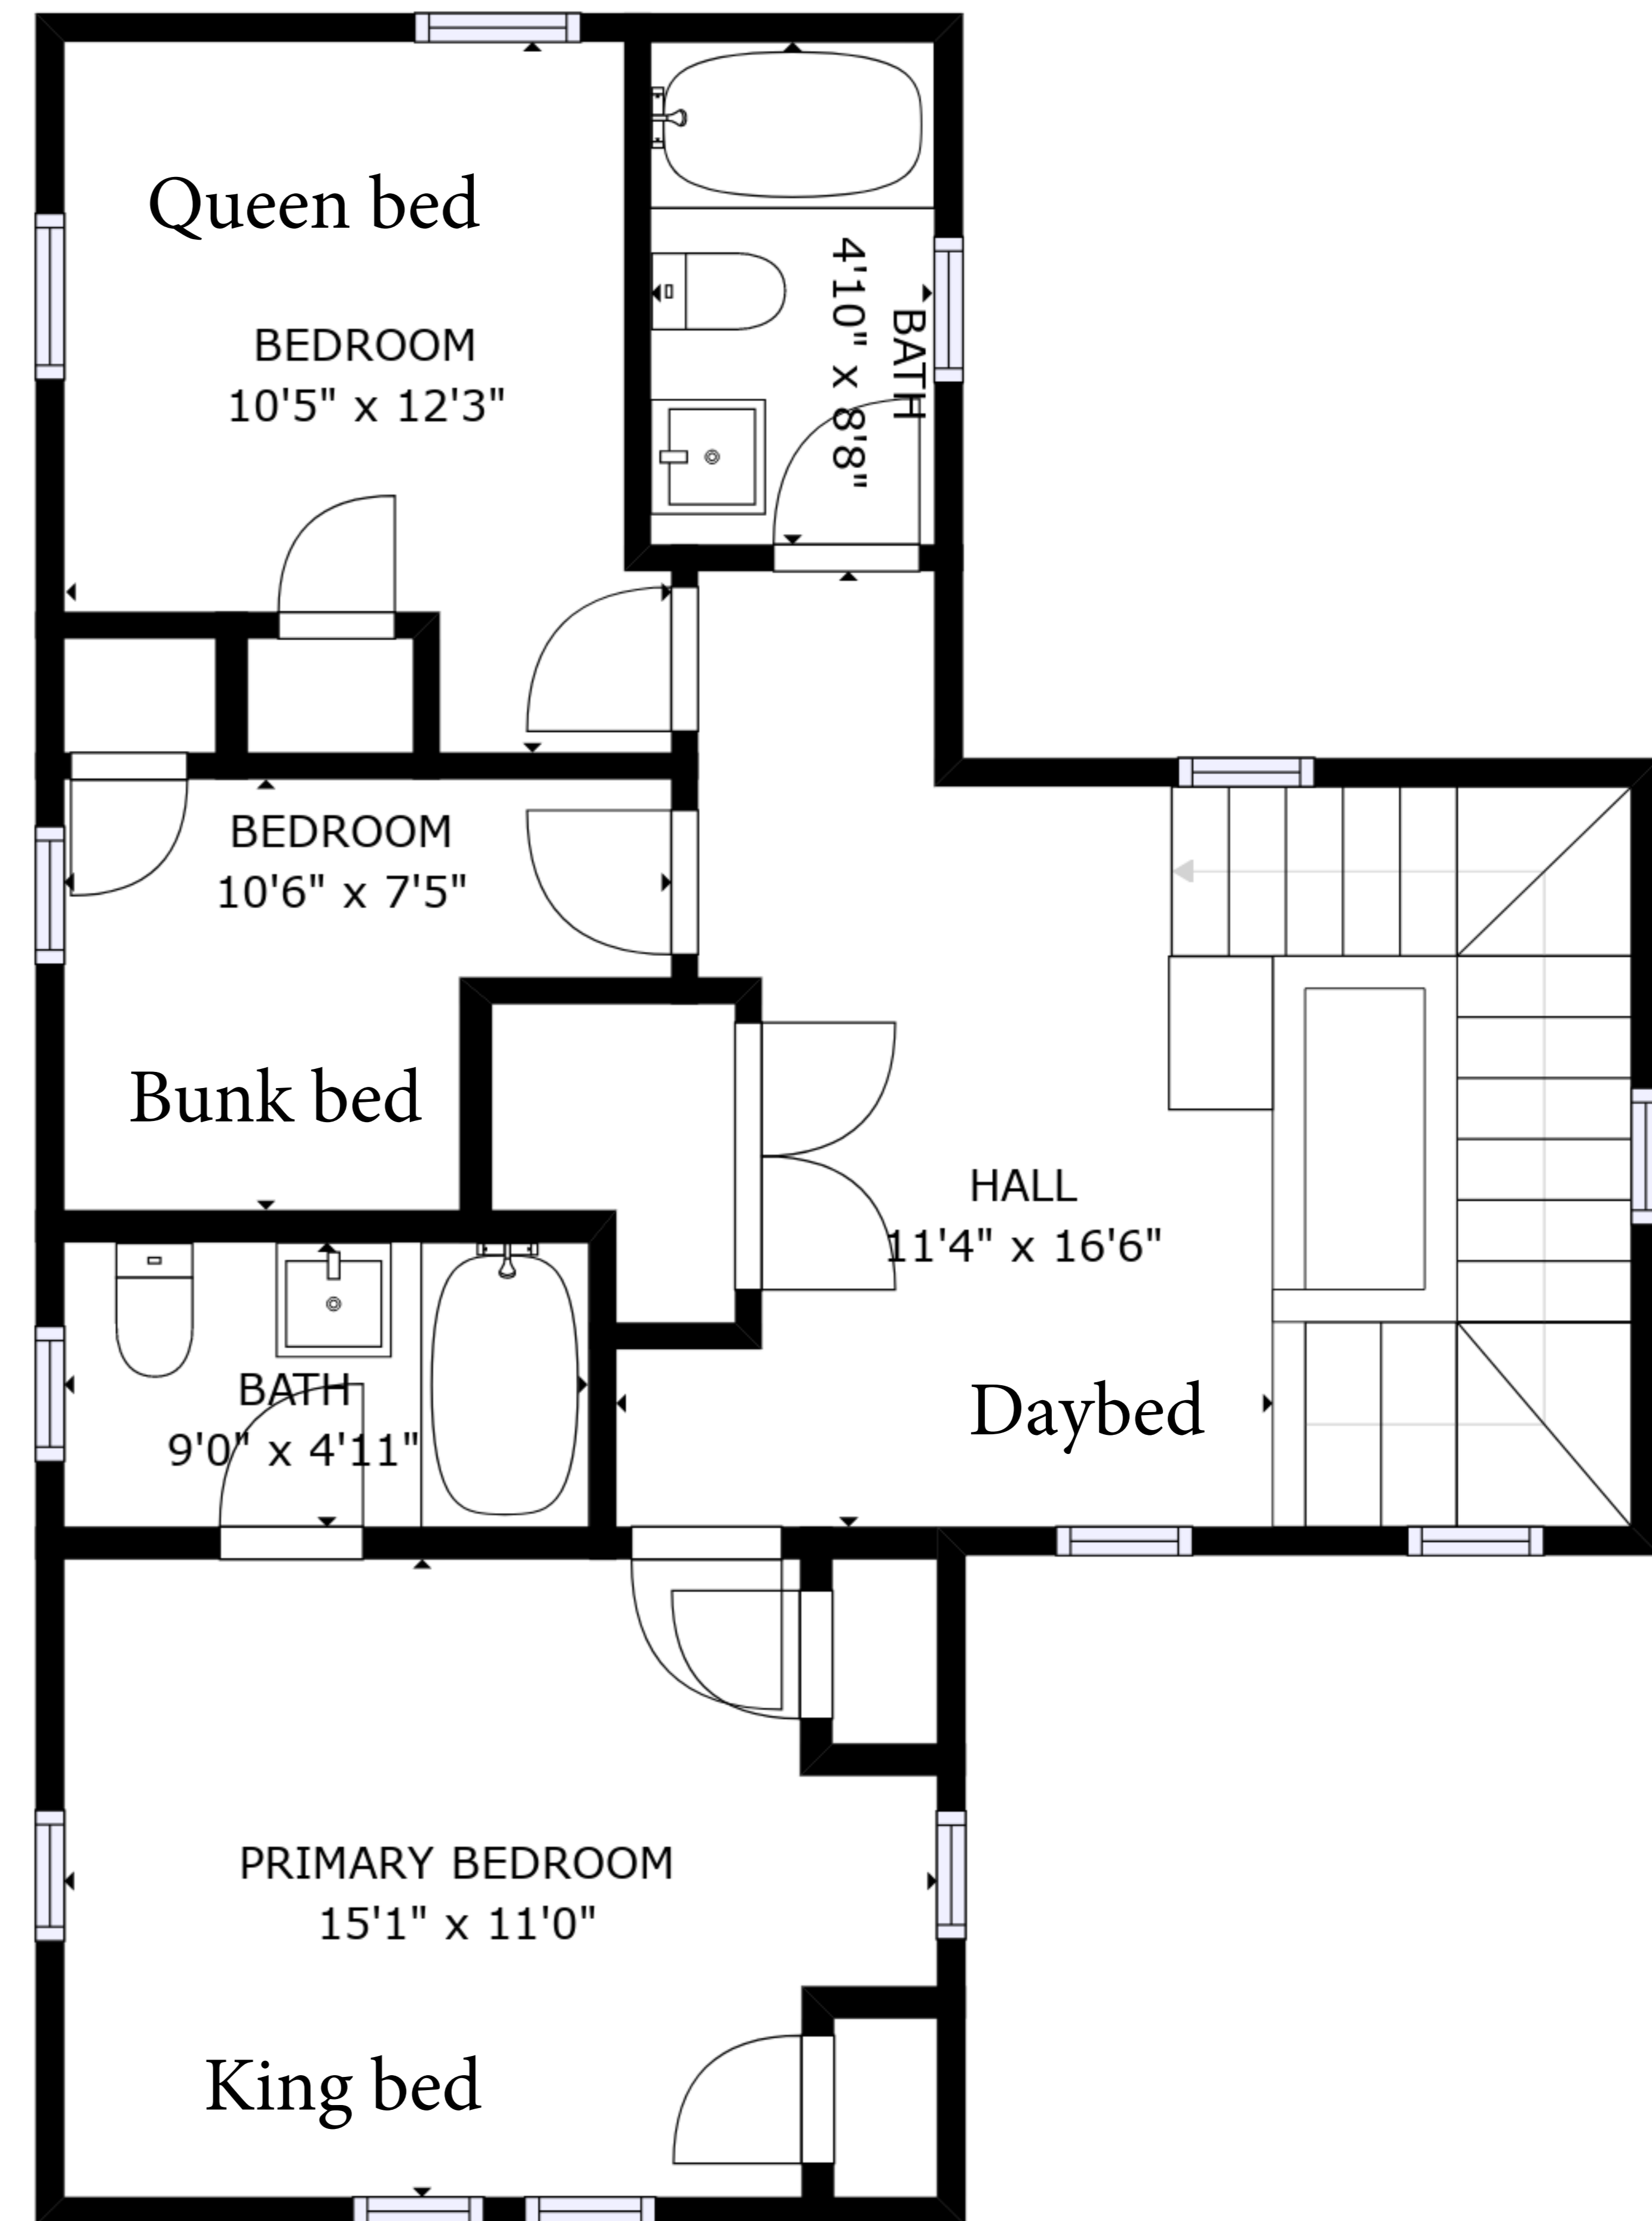

FLOOR 1

FLOOR 2

GROSS INTERNAL AREA
 FLOOR 1: 717 sq. ft, FLOOR 2: 700 sq. ft
 EXCLUDED AREAS: , PORCH: 113 sq. ft
 TOTAL: 1417 sq. ft

SIZES AND DIMENSIONS ARE APPROXIMATE, ACTUAL MAY VARY.