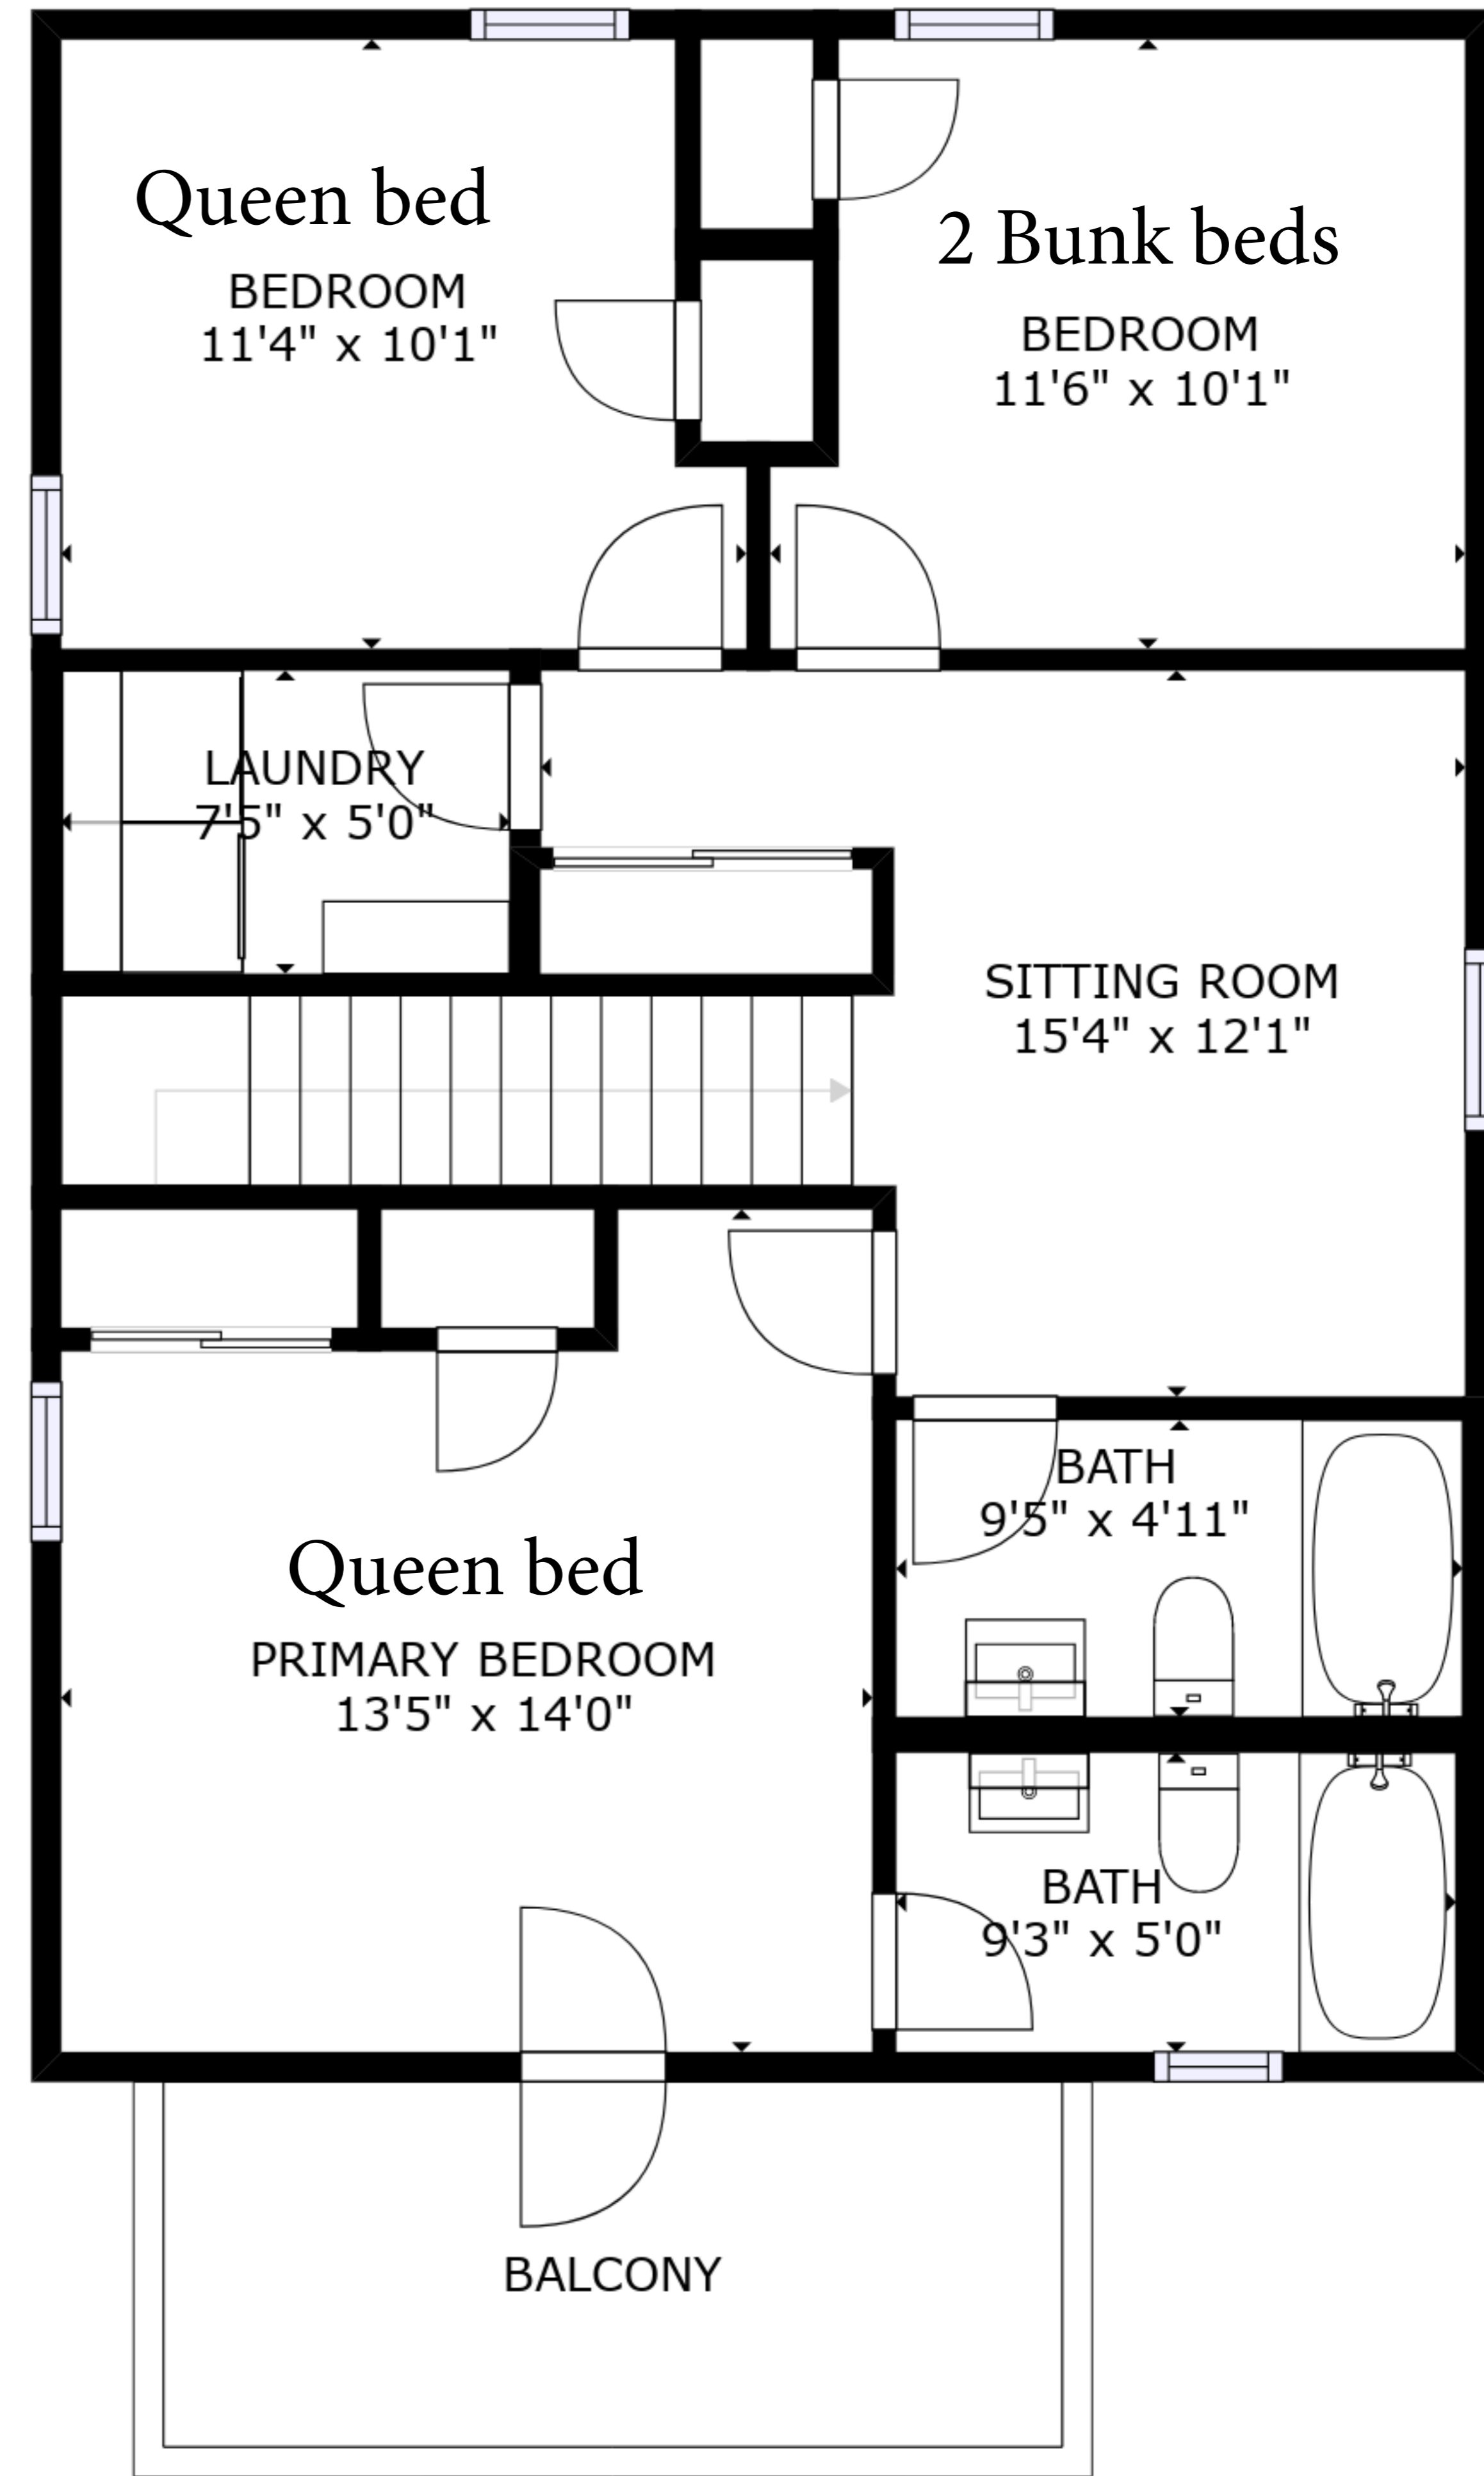

FLOOR 1

FLOOR 2

GROSS INTERNAL AREA
 FLOOR 1: 792 sq. ft, FLOOR 2: 777 sq. ft
 EXCLUDED AREAS: , PORCH: 106 sq. ft
 BALCONY: 90 sq. ft
 TOTAL: 1569 sq. ft

SIZES AND DIMENSIONS ARE APPROXIMATE, ACTUAL MAY VARY.