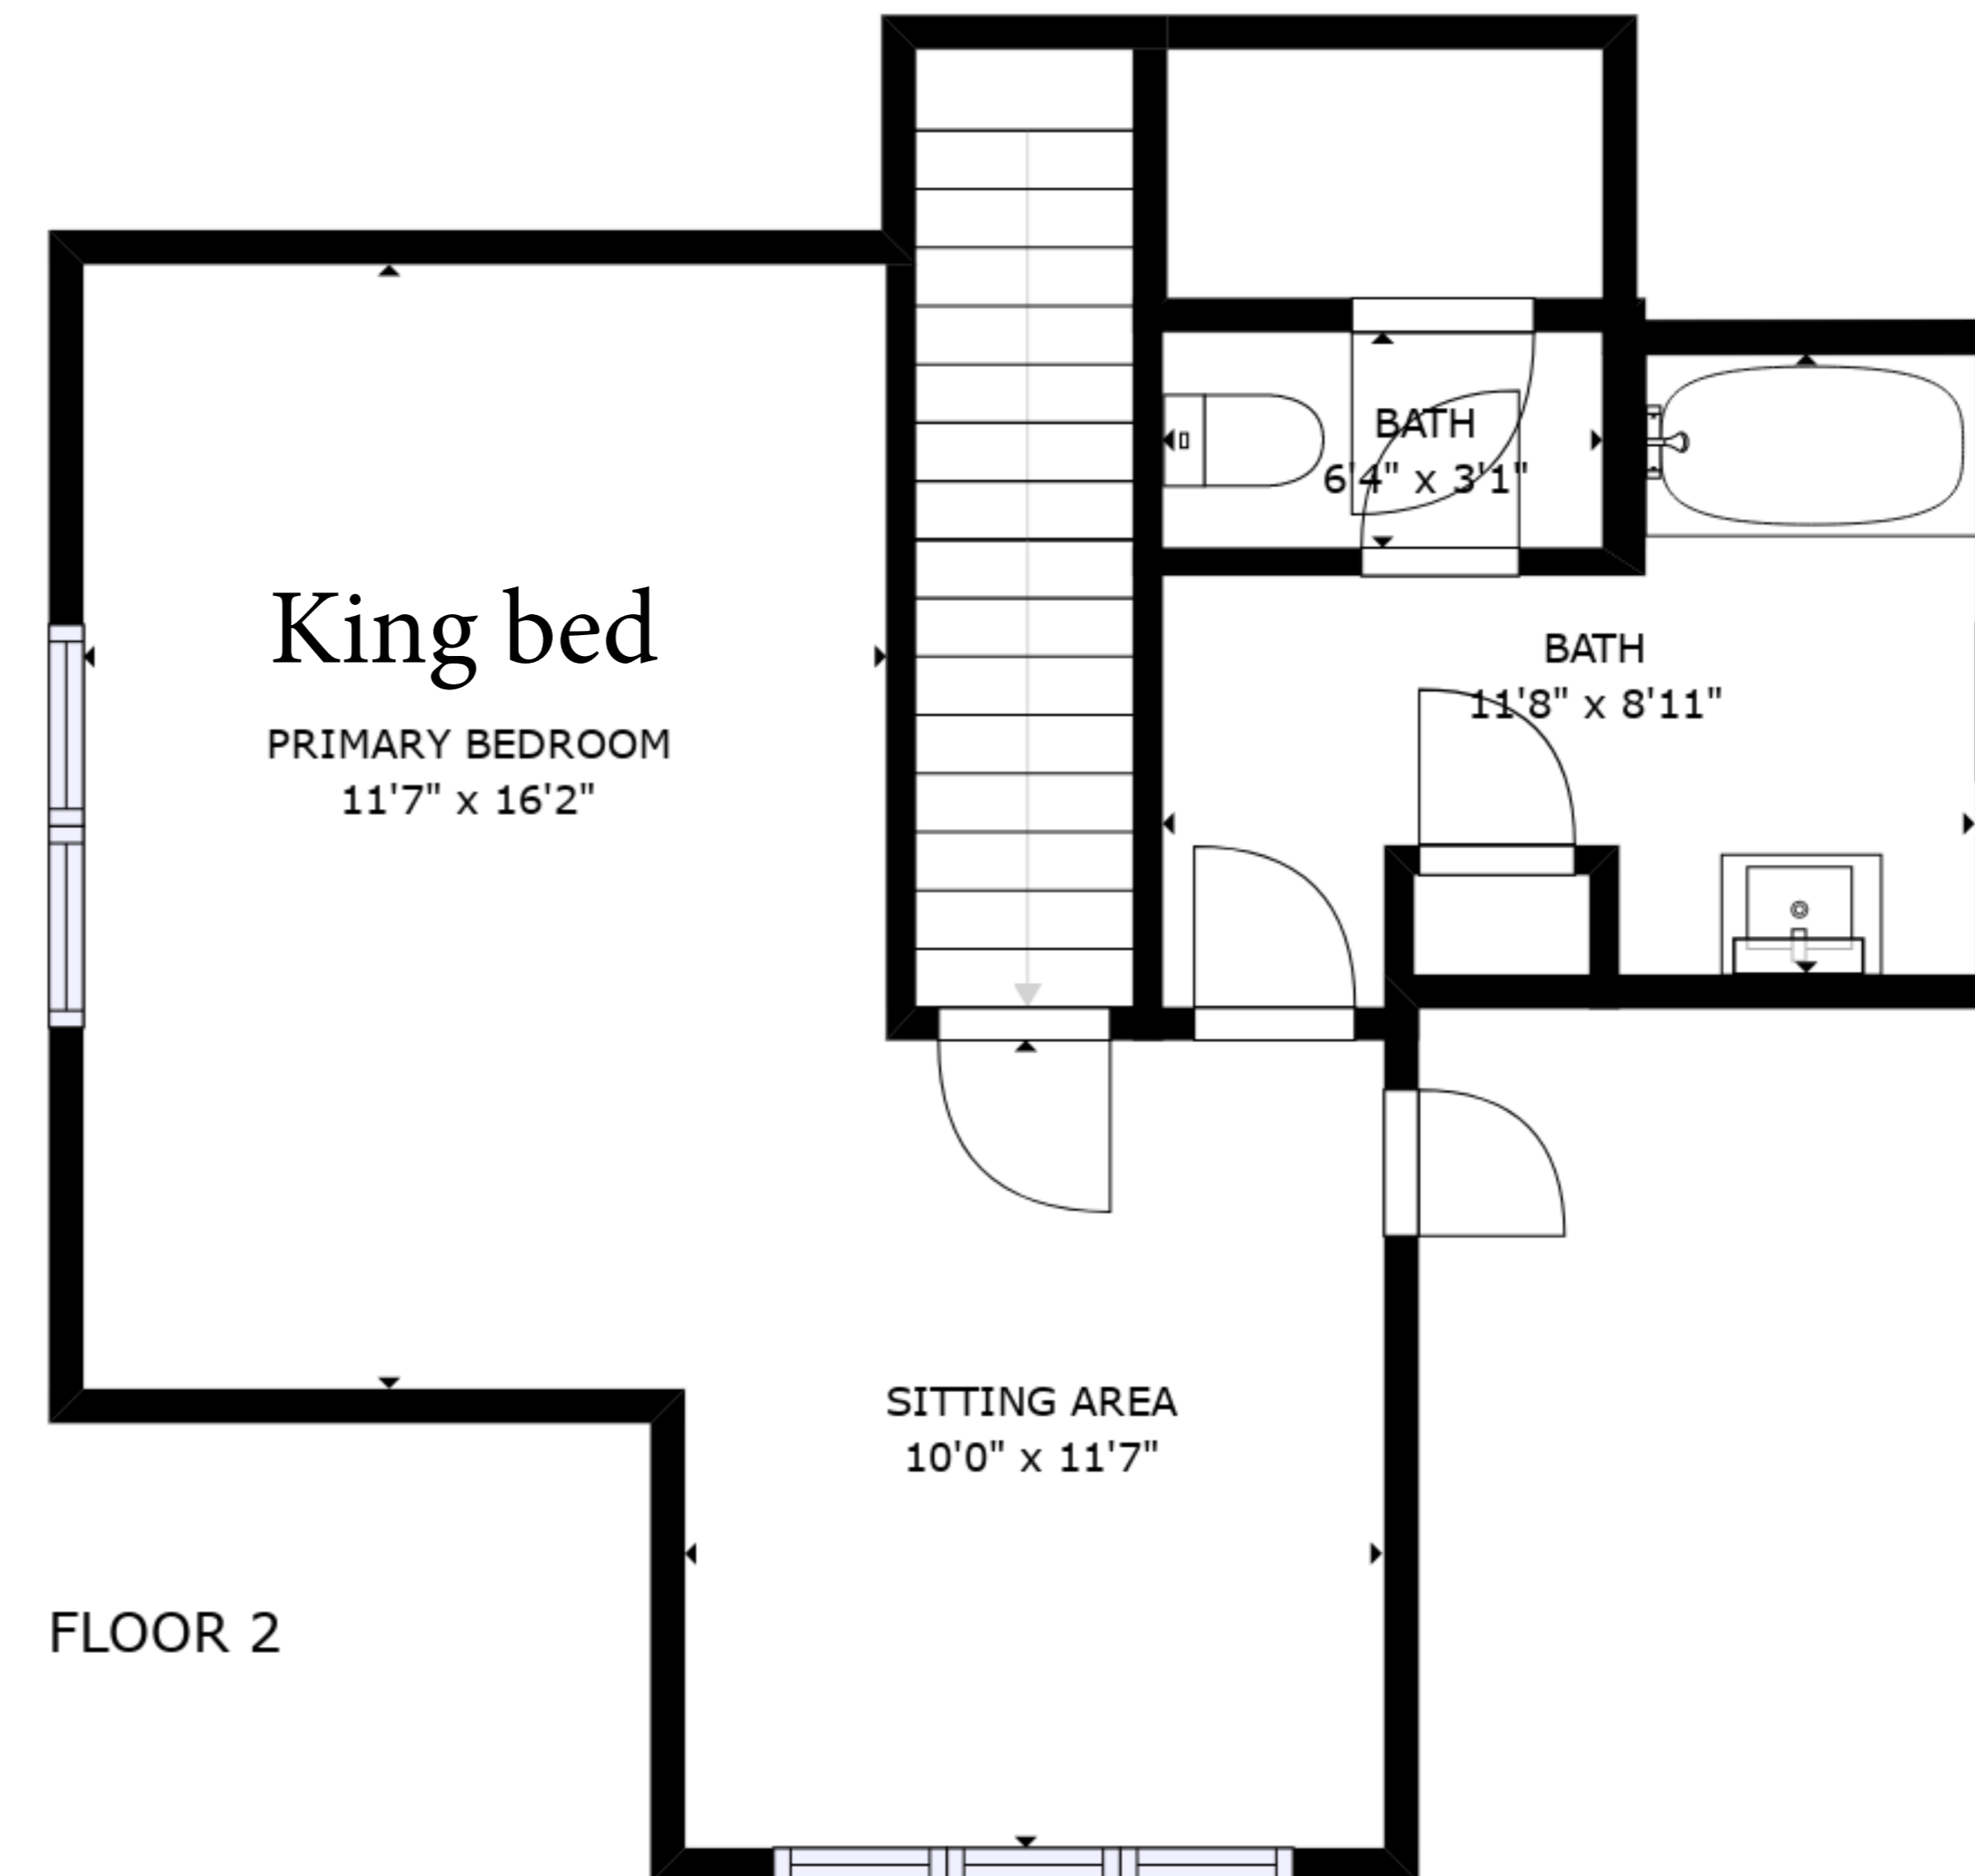

FLOOR 1

FLOOR 2

GROSS INTERNAL AREA
 FLOOR 1: 1265 sq. ft, FLOOR 2: 477 sq. ft
 TOTAL: 1742 sq. ft

SIZES AND DIMENSIONS ARE APPROXIMATE, ACTUAL MAY VARY.