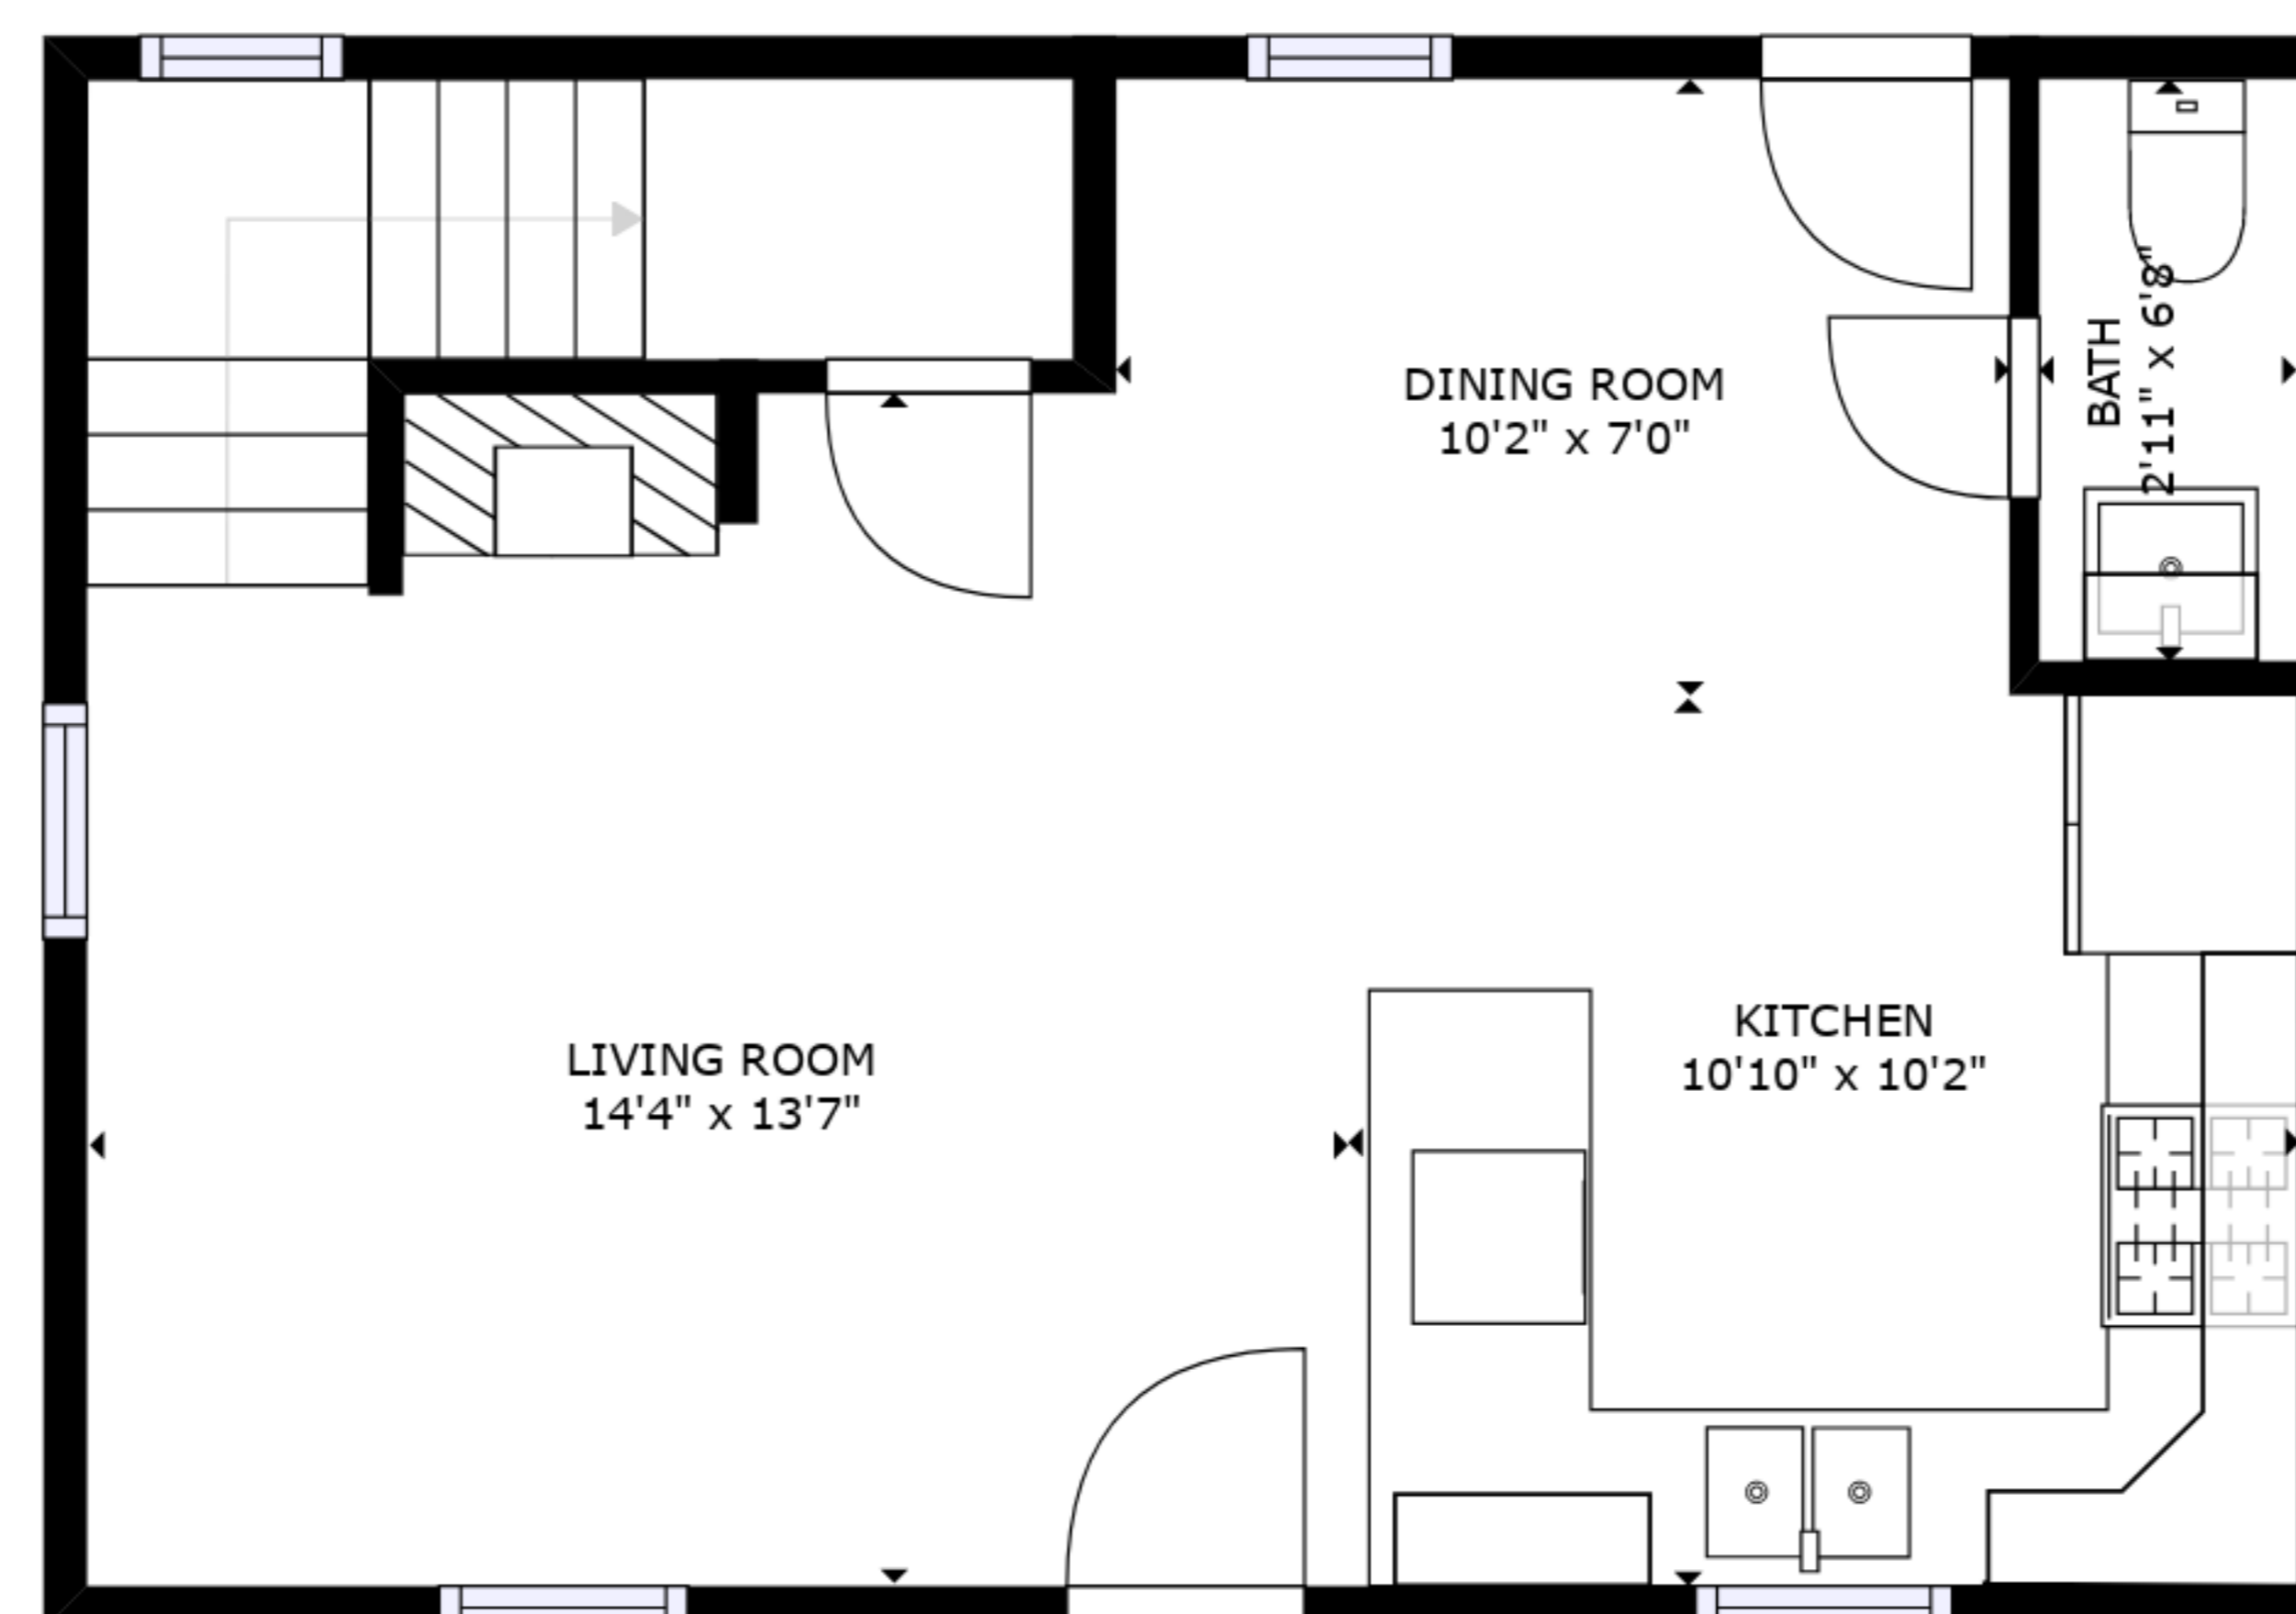

FLOOR 2

FLOOR 1

GROSS INTERNAL AREA  
 FLOOR 1: 434 sq. ft, FLOOR 2: 433 sq. ft  
 TOTAL: 868 sq. ft  
 SIZES AND DIMENSIONS ARE APPROXIMATE, ACTUAL MAY VARY.