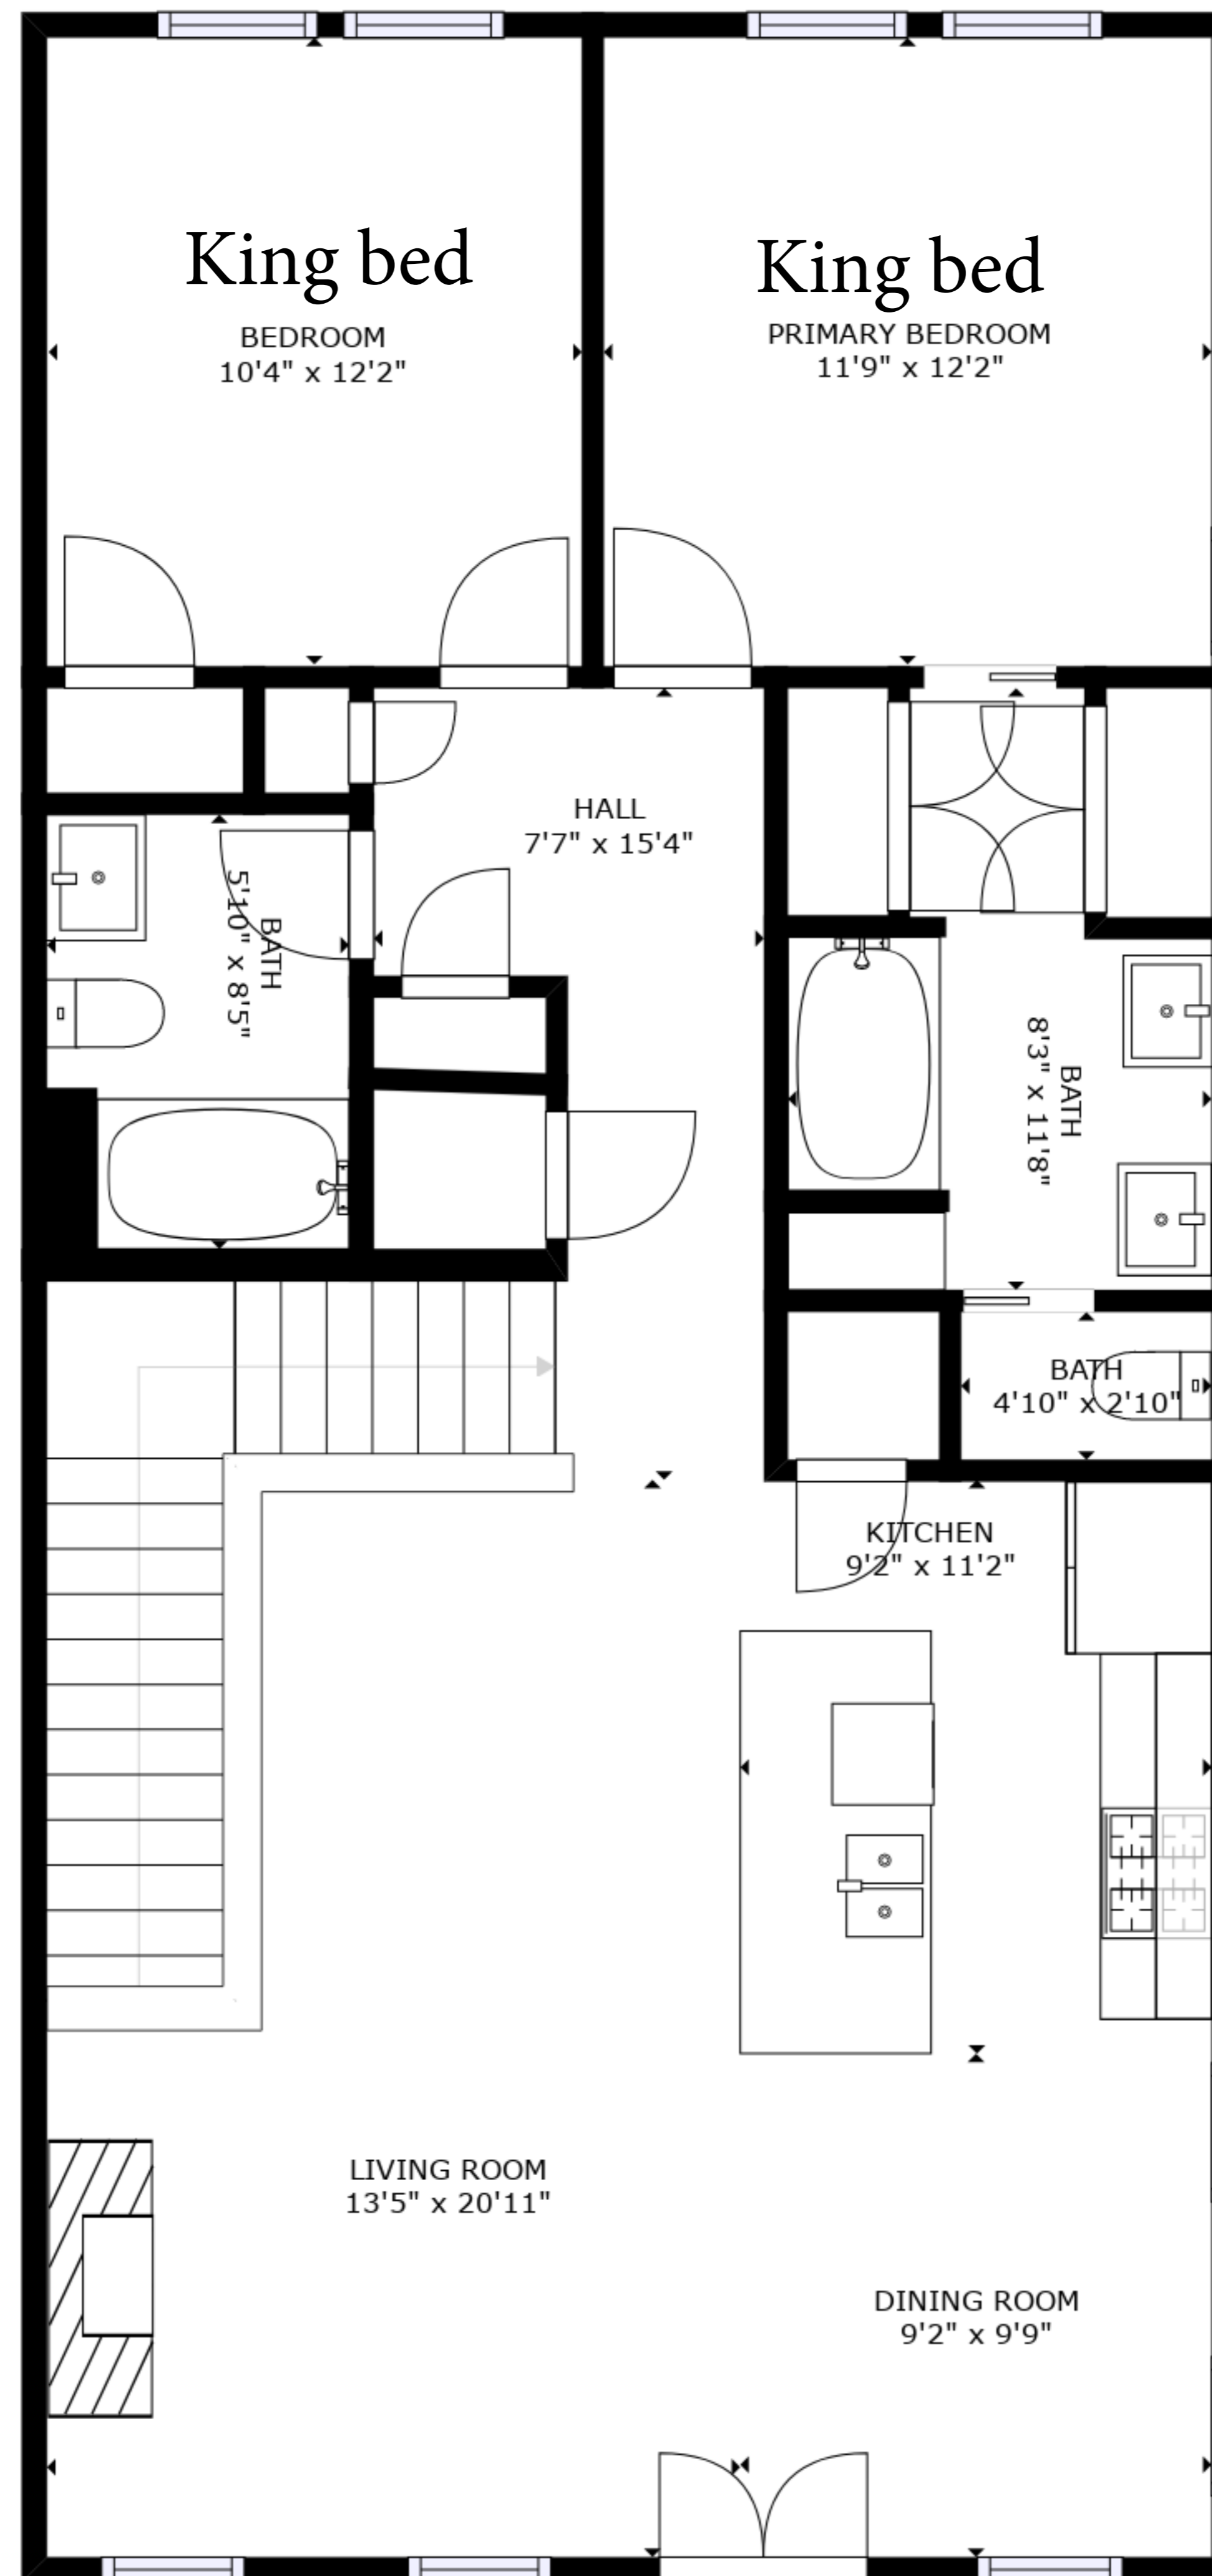

FLOOR 1

FLOOR 2

GROSS INTERNAL AREA
 FLOOR 1: 78 sq. ft, FLOOR 2: 1104 sq. ft
 TOTAL: 1182 sq. ft

SIZES AND DIMENSIONS ARE APPROXIMATE, ACTUAL MAY VARY.