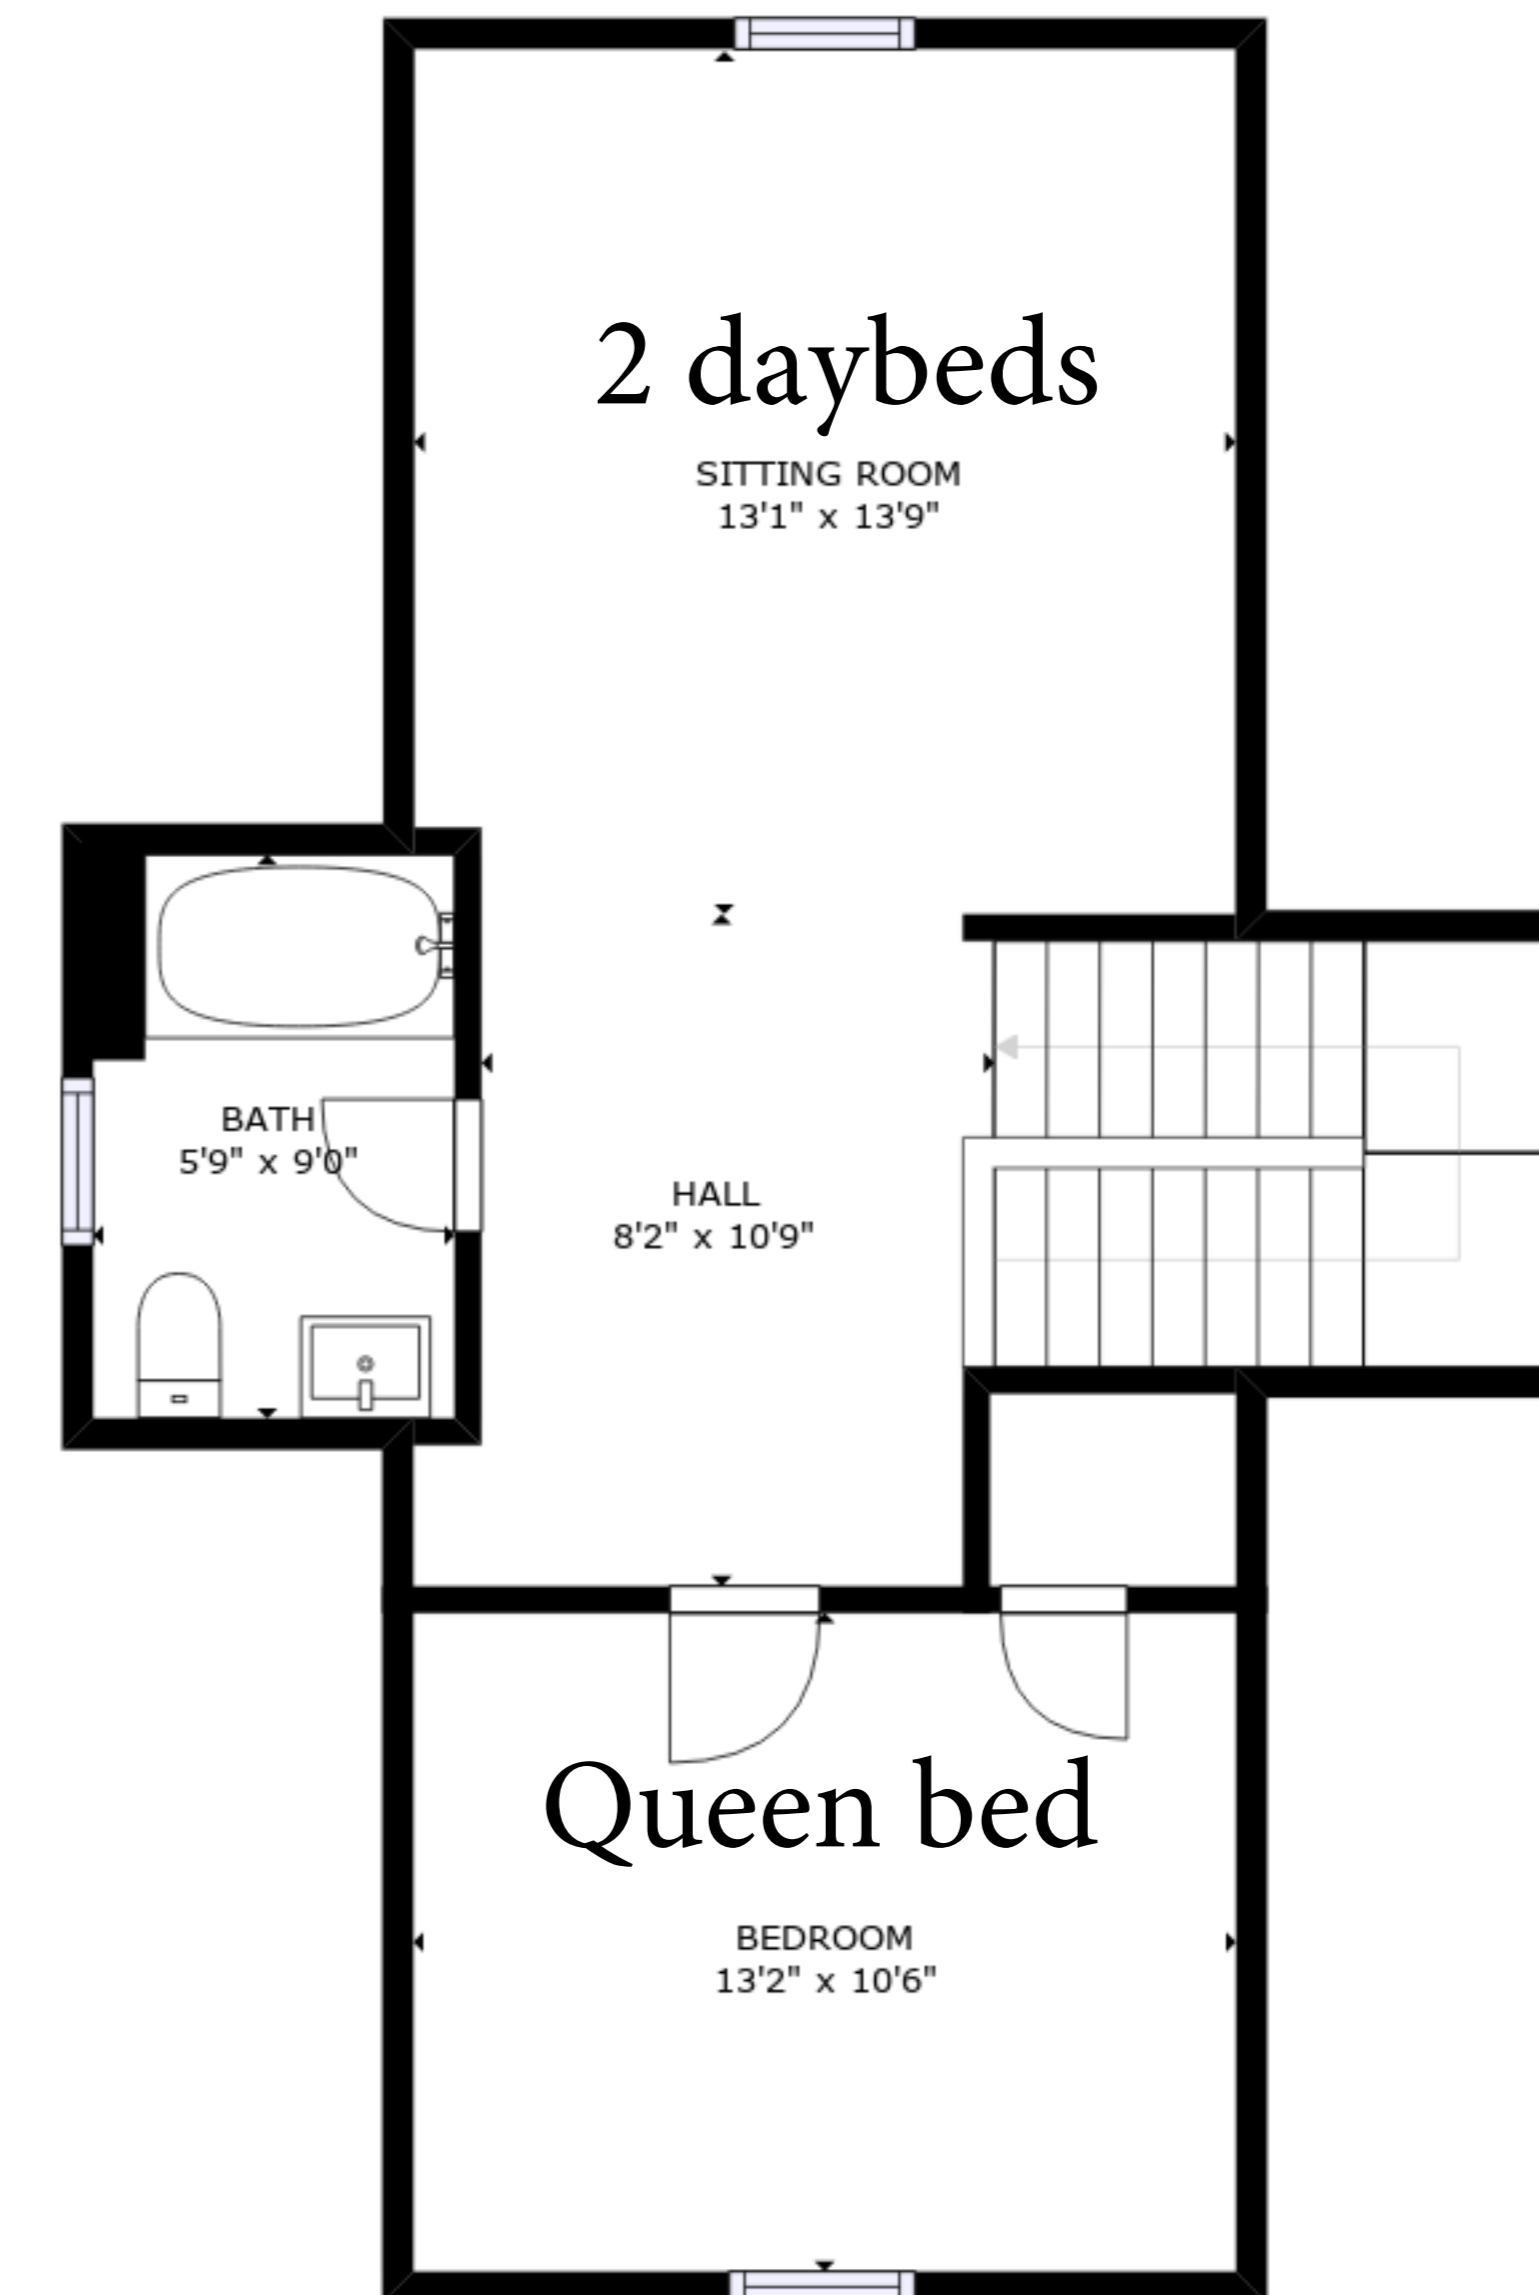

FLOOR 1

FLOOR 2

FLOOR 3

GROSS INTERNAL AREA
 FLOOR 1: 1126 sq. ft, FLOOR 2: 827 sq. ft
 FLOOR 3: 545 sq. ft, EXCLUDED AREAS:
 PORCH: 144 sq. ft, BALCONY: 73 sq. ft
 TOTAL: 2498 sq. ft

SIZES AND DIMENSIONS ARE APPROXIMATE, ACTUAL MAY VARY.