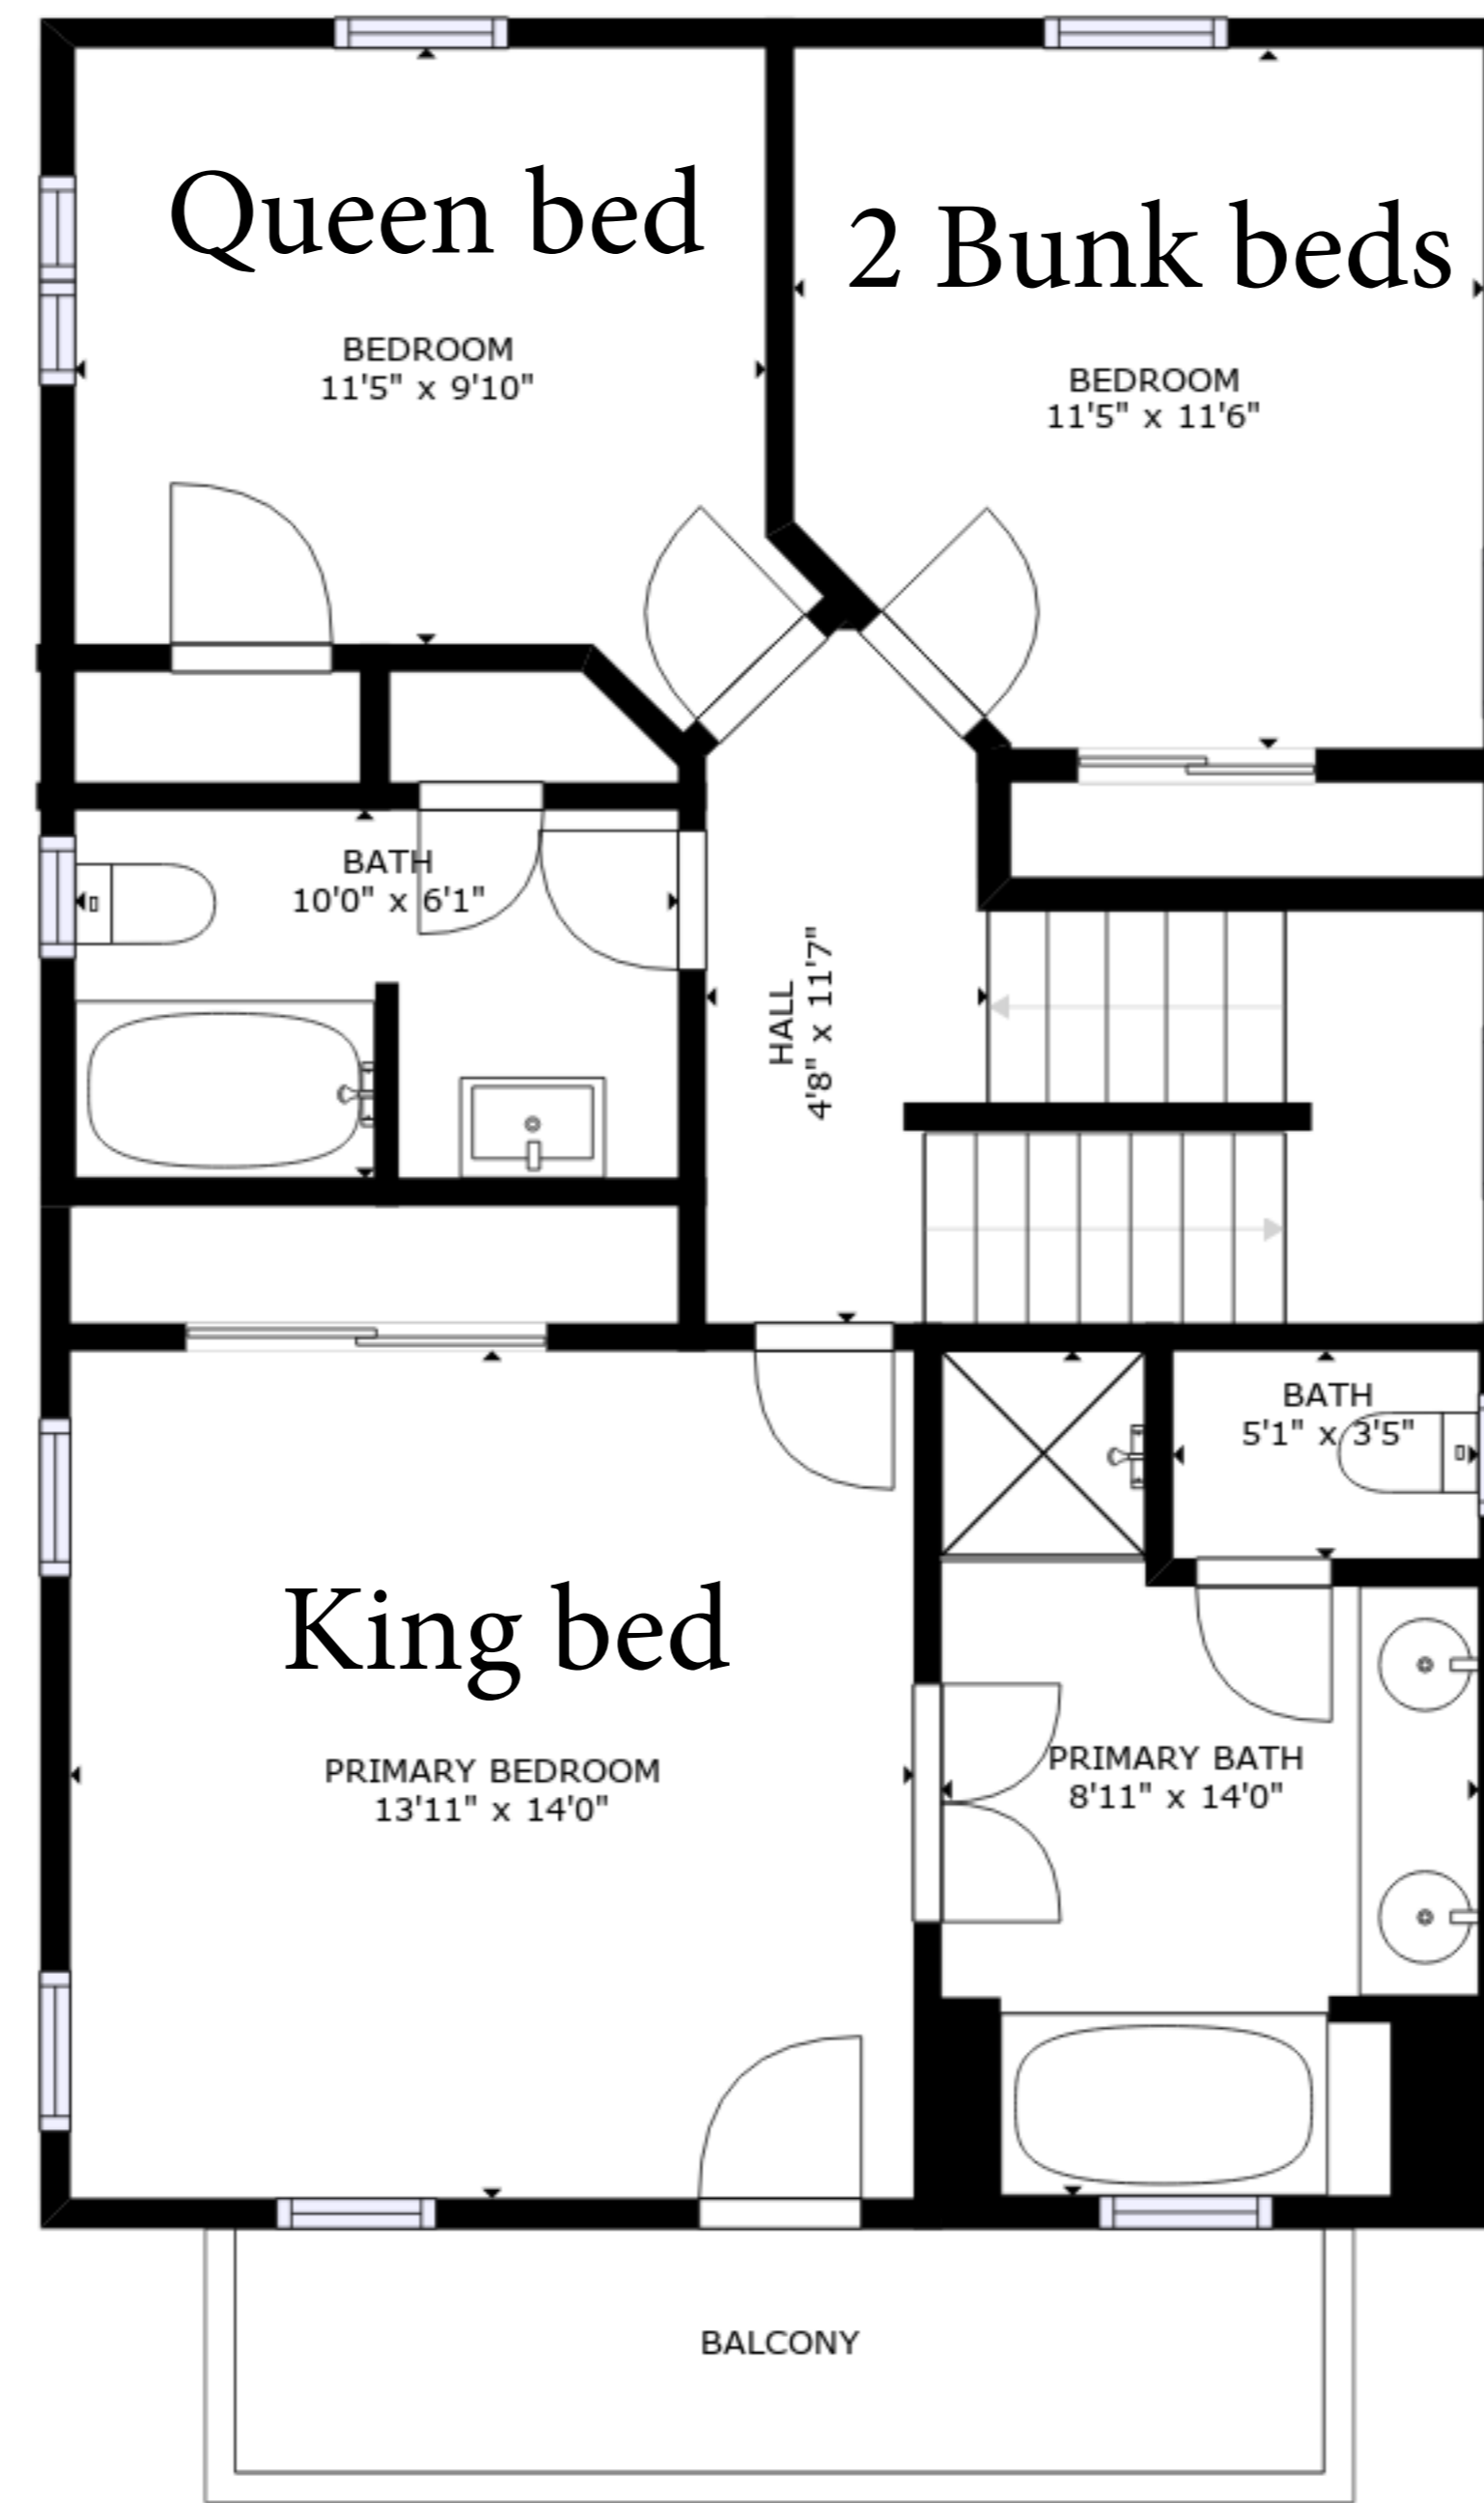

FLOOR 1

FLOOR 2

FLOOR 3

GROSS INTERNAL AREA
 FLOOR 1: 1126 sq. ft, FLOOR 2: 827 sq. ft
 FLOOR 3: 545 sq. ft, EXCLUDED AREAS:
 PORCH: 144 sq. ft, BALCONY: 73 sq. ft
 TOTAL: 2498 sq. ft

SIZES AND DIMENSIONS ARE APPROXIMATE, ACTUAL MAY VARY.