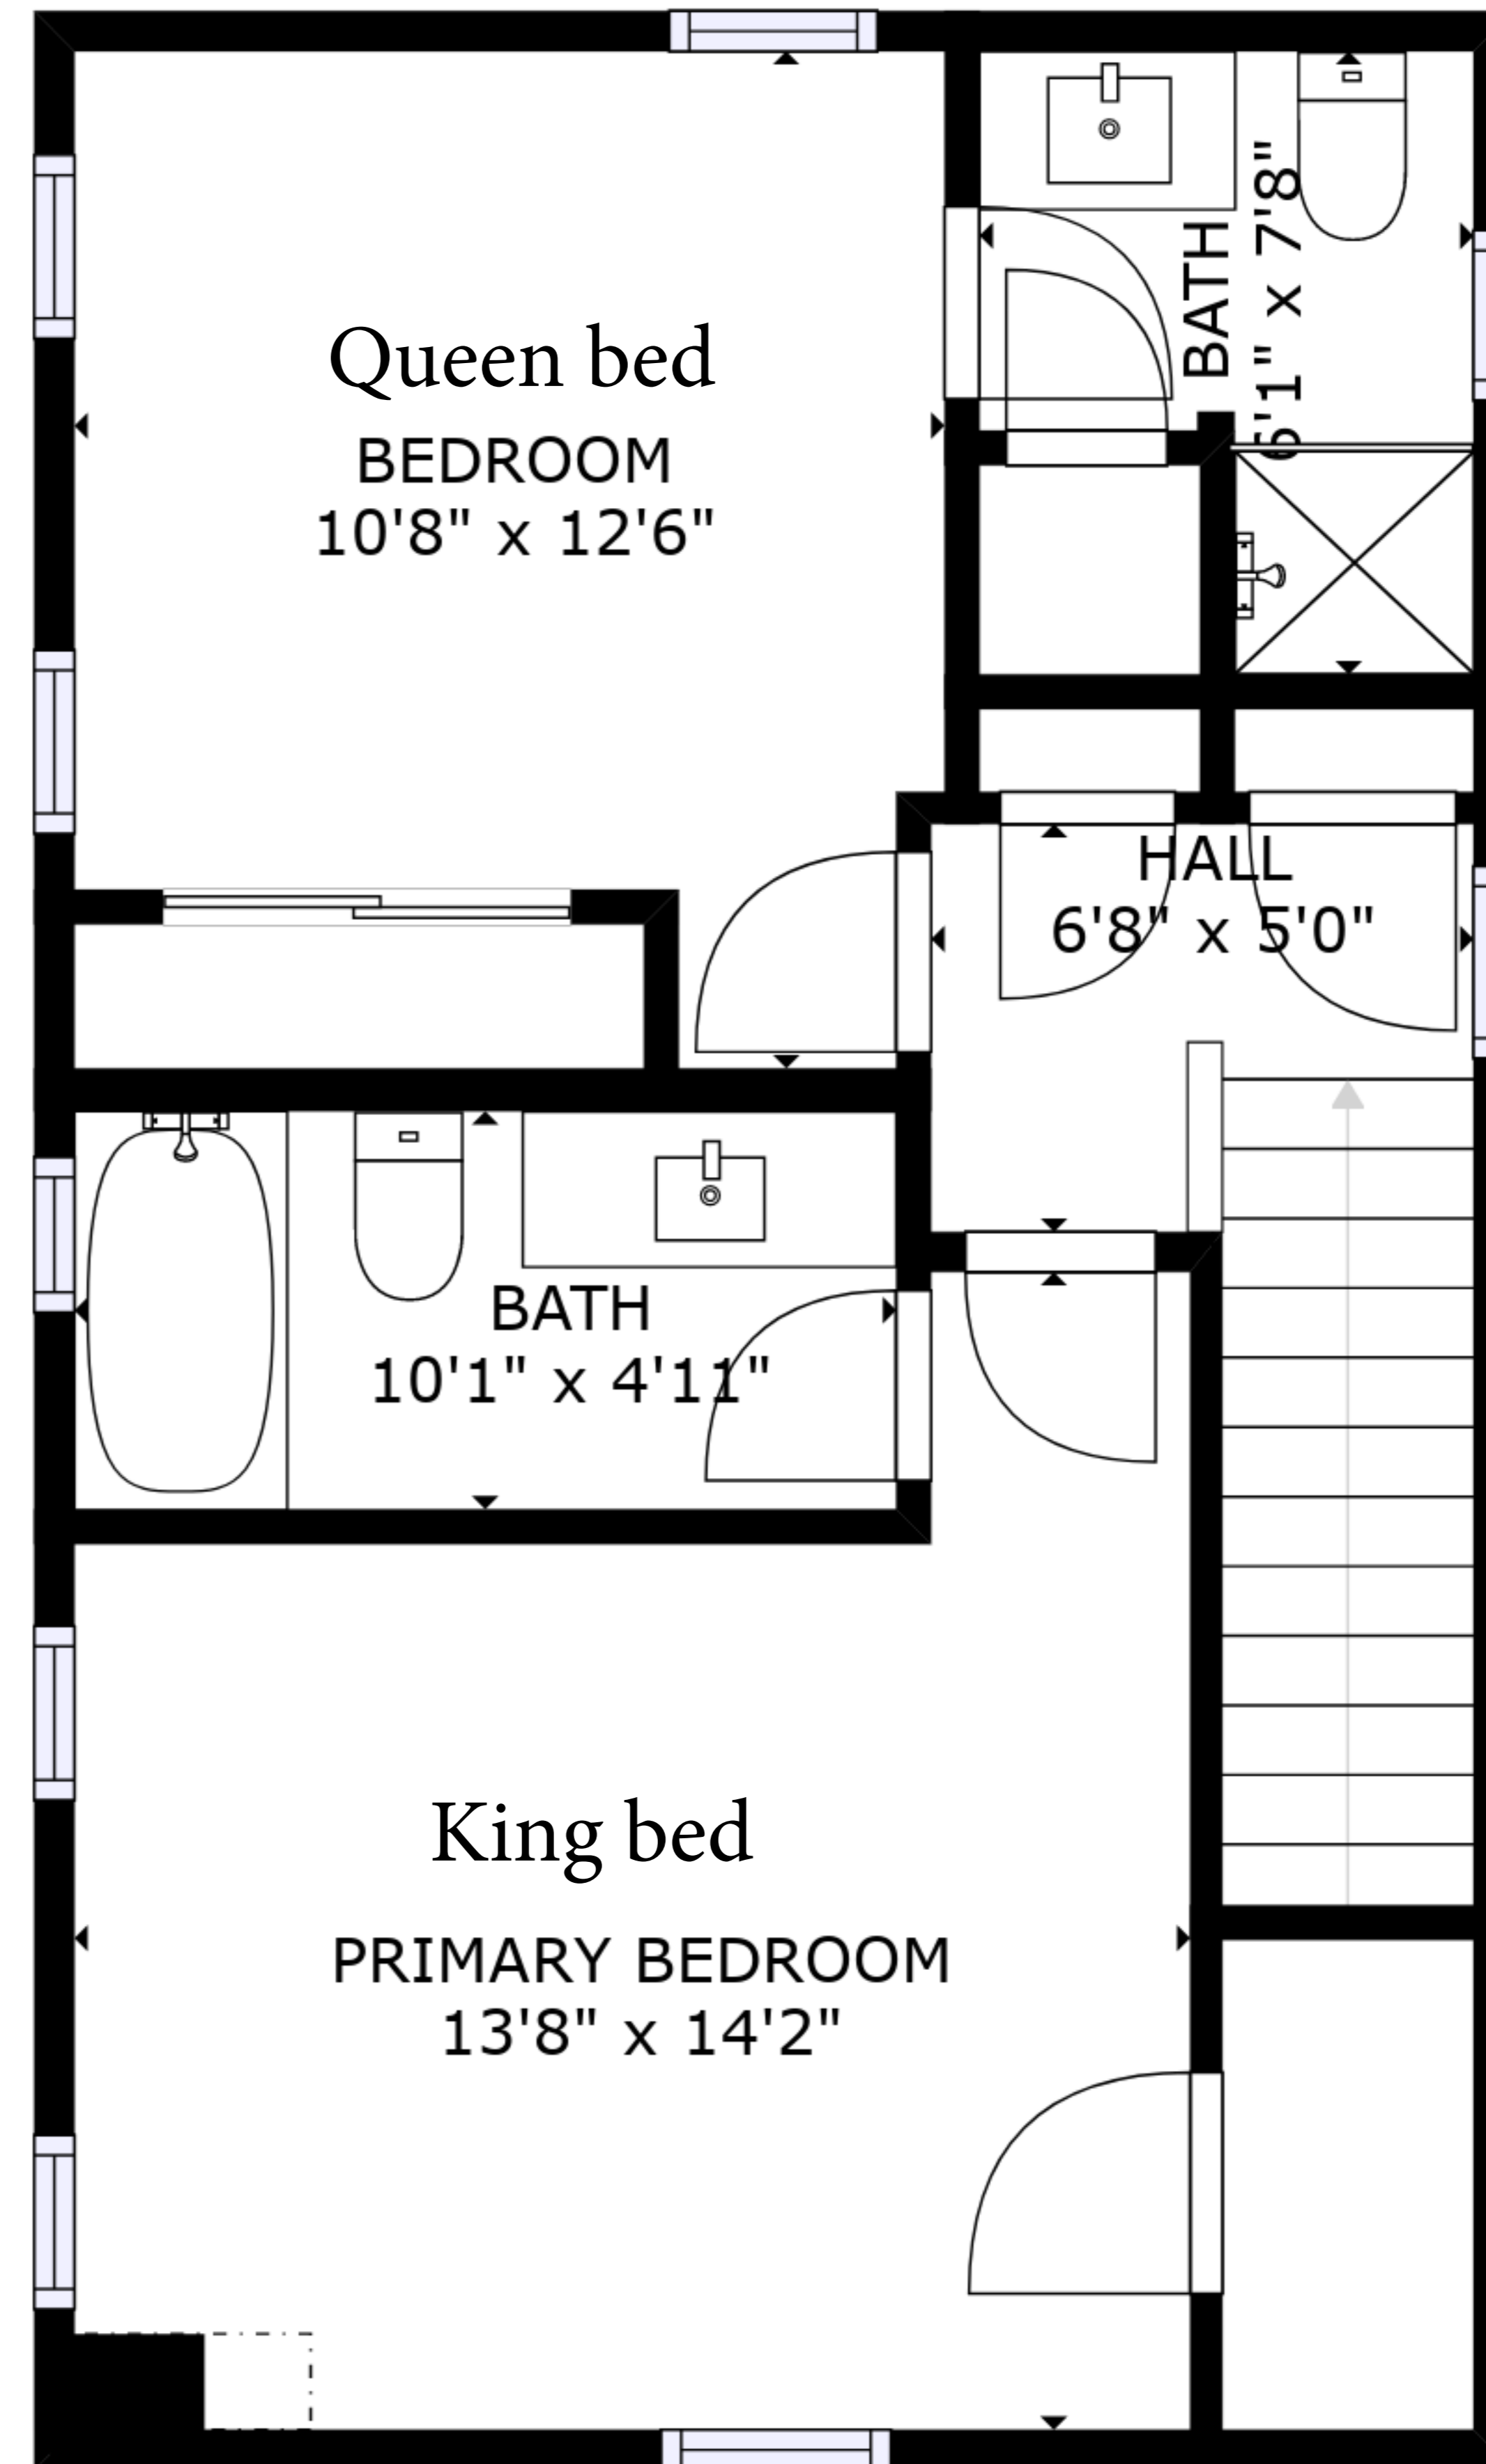

FLOOR 1

FLOOR 2

Carriage house has one Queen bed and Sofa sleeper

GROSS INTERNAL AREA
 FLOOR 1: 530 sq. ft, FLOOR 2: 497 sq. ft
 EXCLUDED AREAS: , REDUCED HEADROOM BELOW 1.5M: 3 sq. ft
 TOTAL: 1027 sq. ft
 SIZES AND DIMENSIONS ARE APPROXIMATE, ACTUAL MAY VARY.