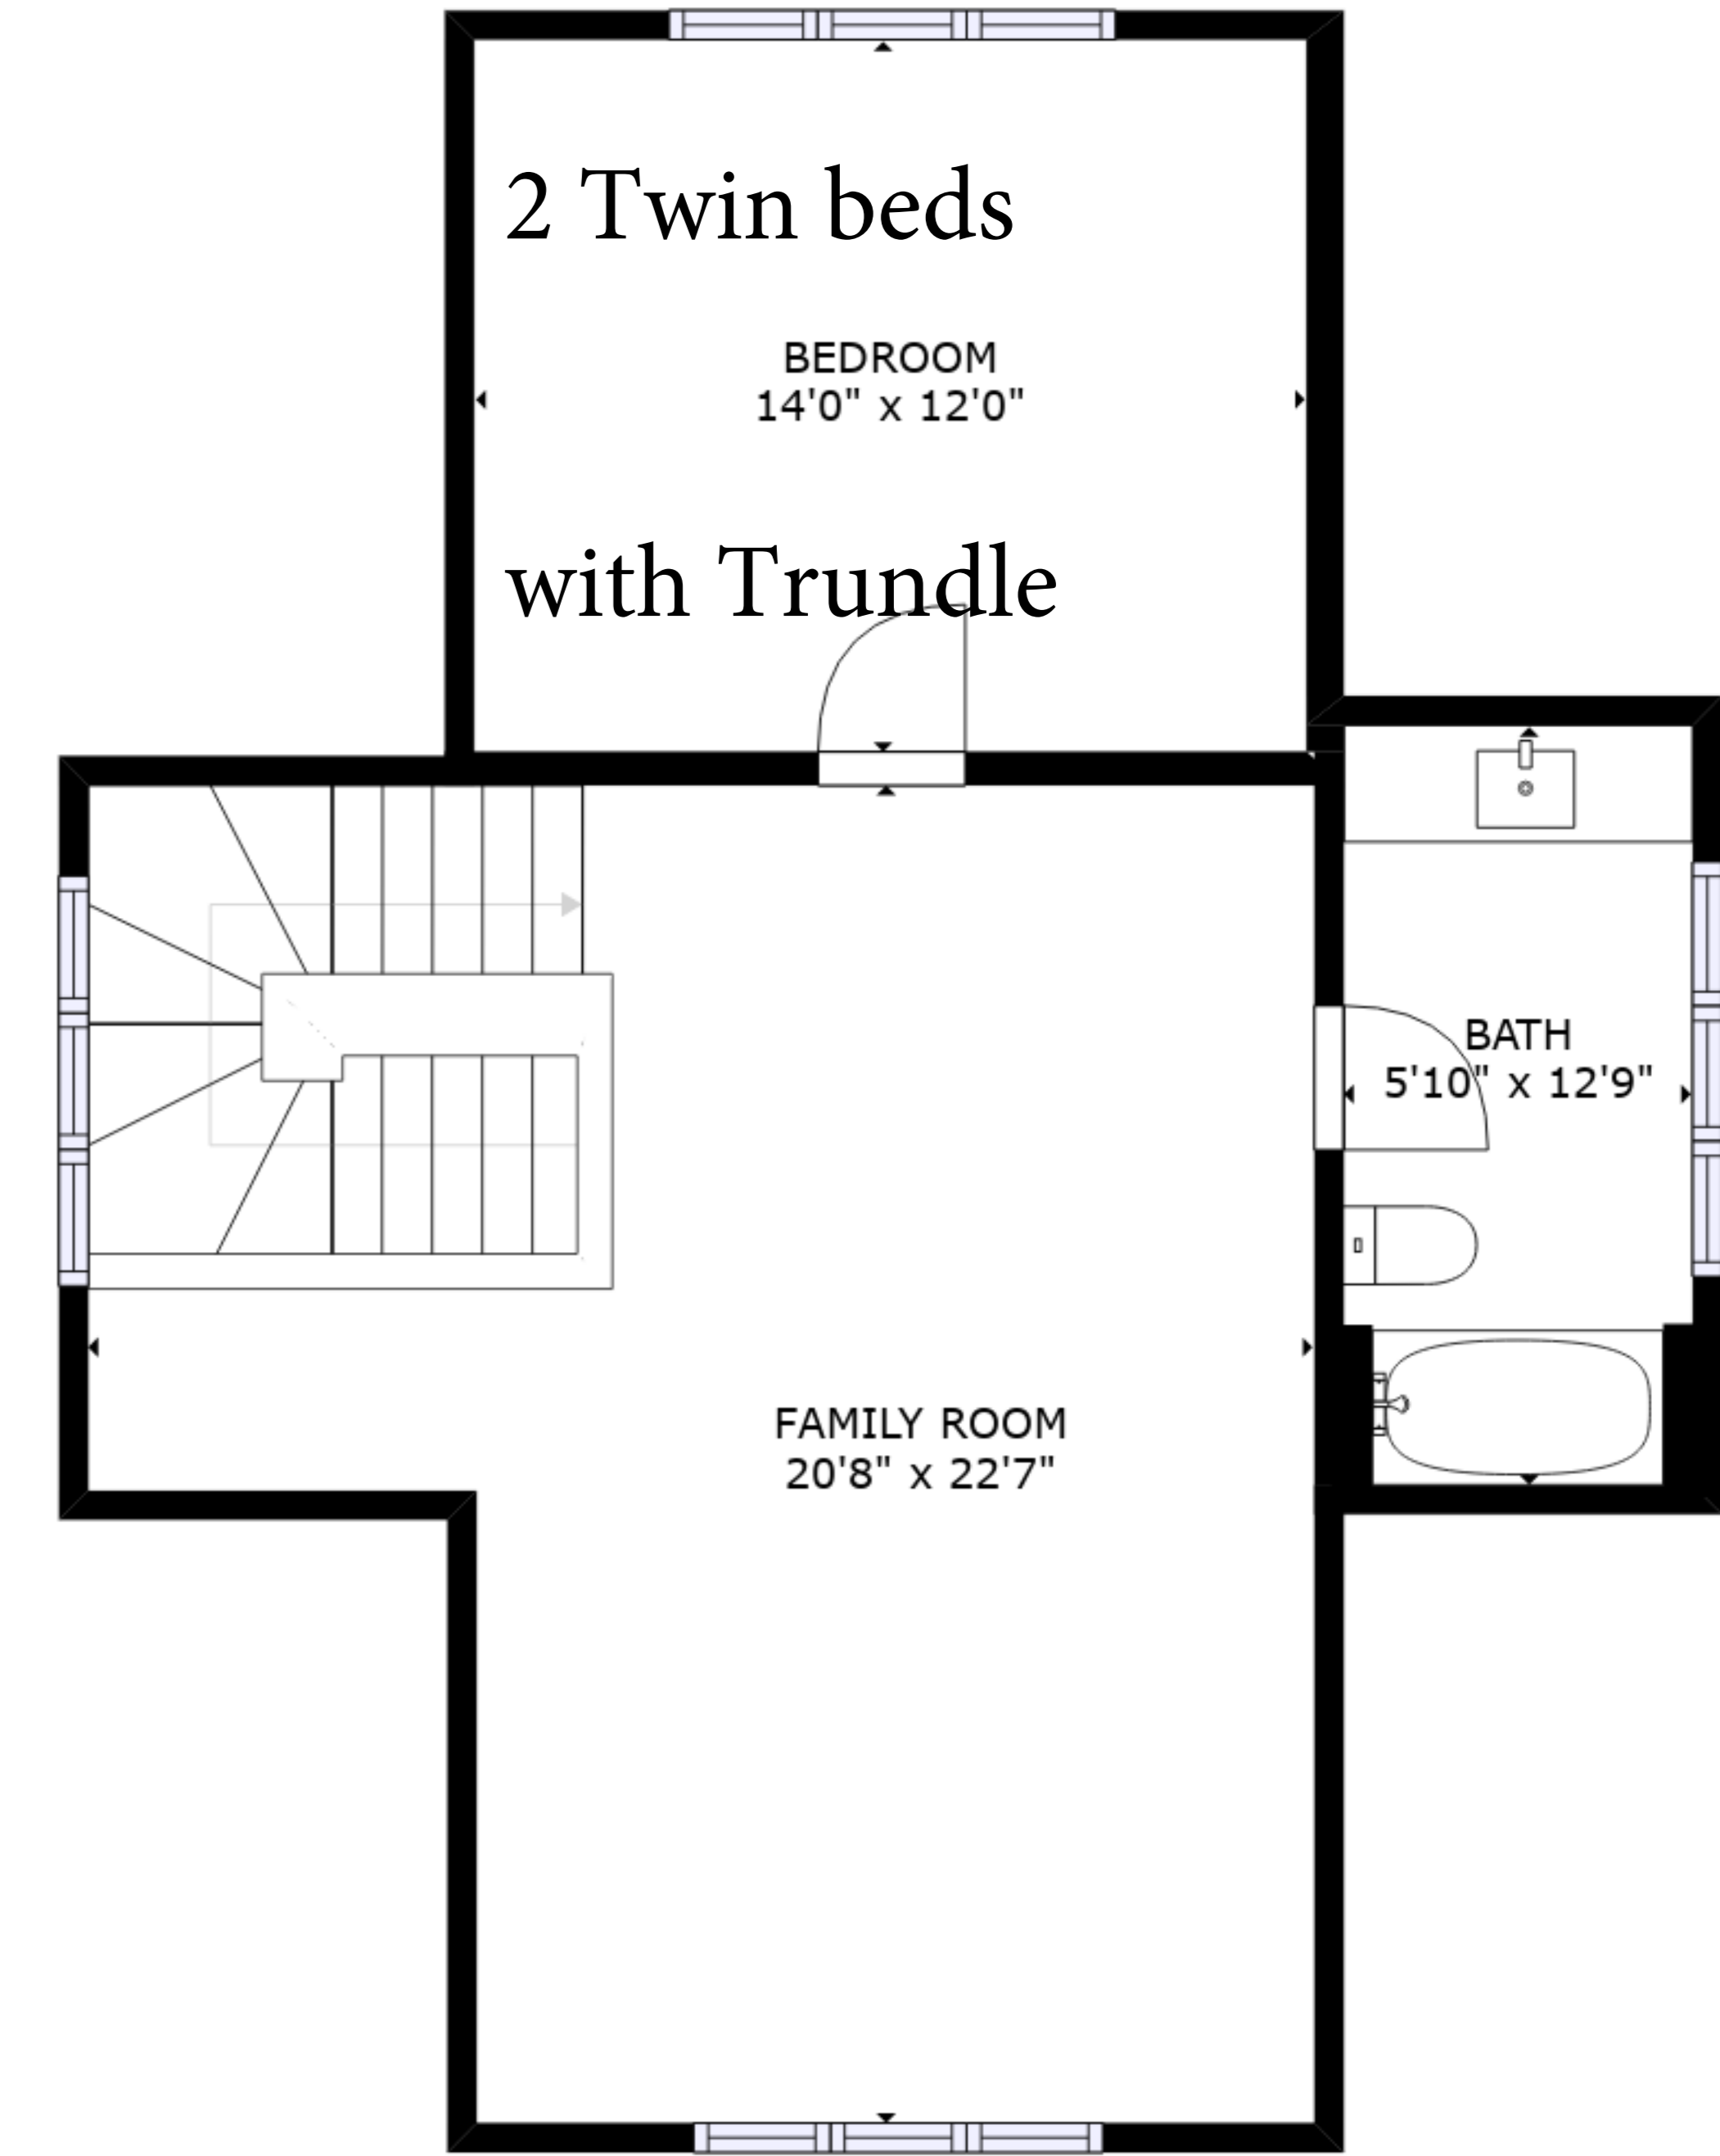

FLOOR 1

FLOOR 2

FLOOR 3

Carriage house has a Queen bed

GROSS INTERNAL AREA
 FLOOR 1: 1002 sq. ft, FLOOR 2: 951 sq. ft
 FLOOR 3: 655 sq. ft, EXCLUDED AREAS:
 PORCH: 201 sq. ft
 TOTAL: 2609 sq. ft

SIZES AND DIMENSIONS ARE APPROXIMATE, ACTUAL MAY VARY.