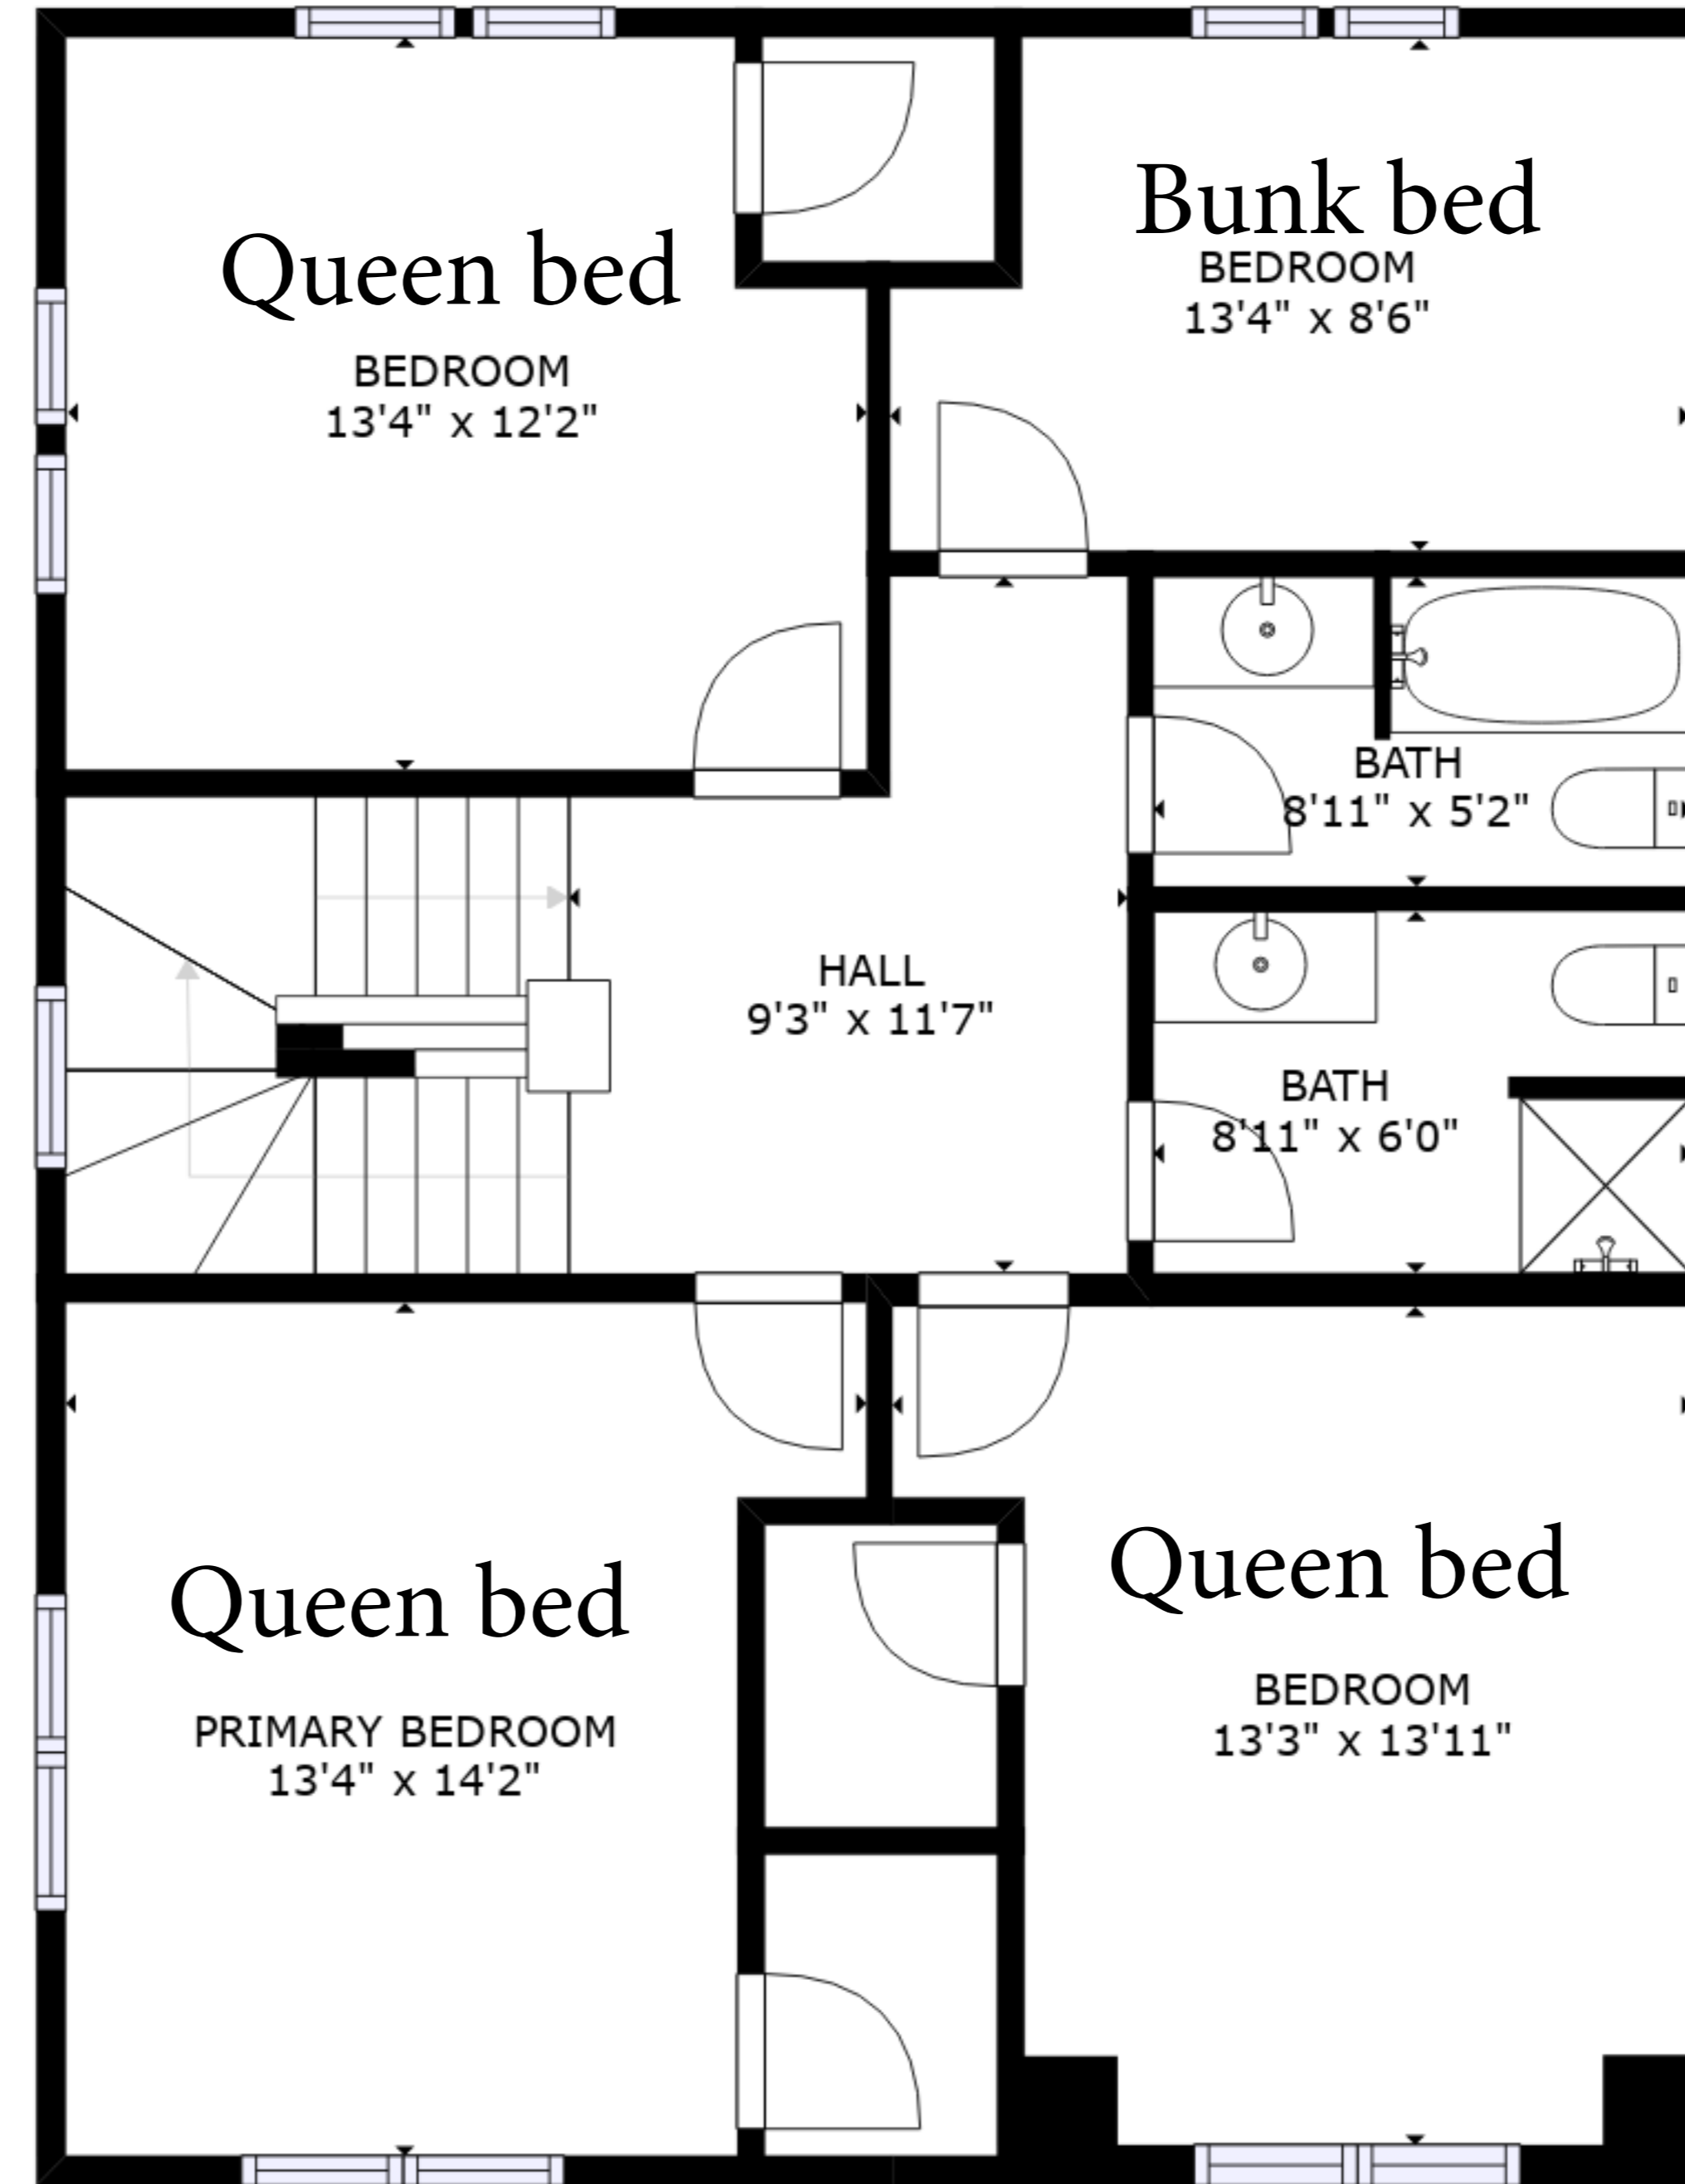

FLOOR 1

FLOOR 2

FLOOR 3

Carriage house has a Queen bed

GROSS INTERNAL AREA
 FLOOR 1: 1002 sq. ft, FLOOR 2: 951 sq. ft
 FLOOR 3: 655 sq. ft, EXCLUDED AREAS:
 PORCH: 201 sq. ft
 TOTAL: 2609 sq. ft

SIZES AND DIMENSIONS ARE APPROXIMATE, ACTUAL MAY VARY.