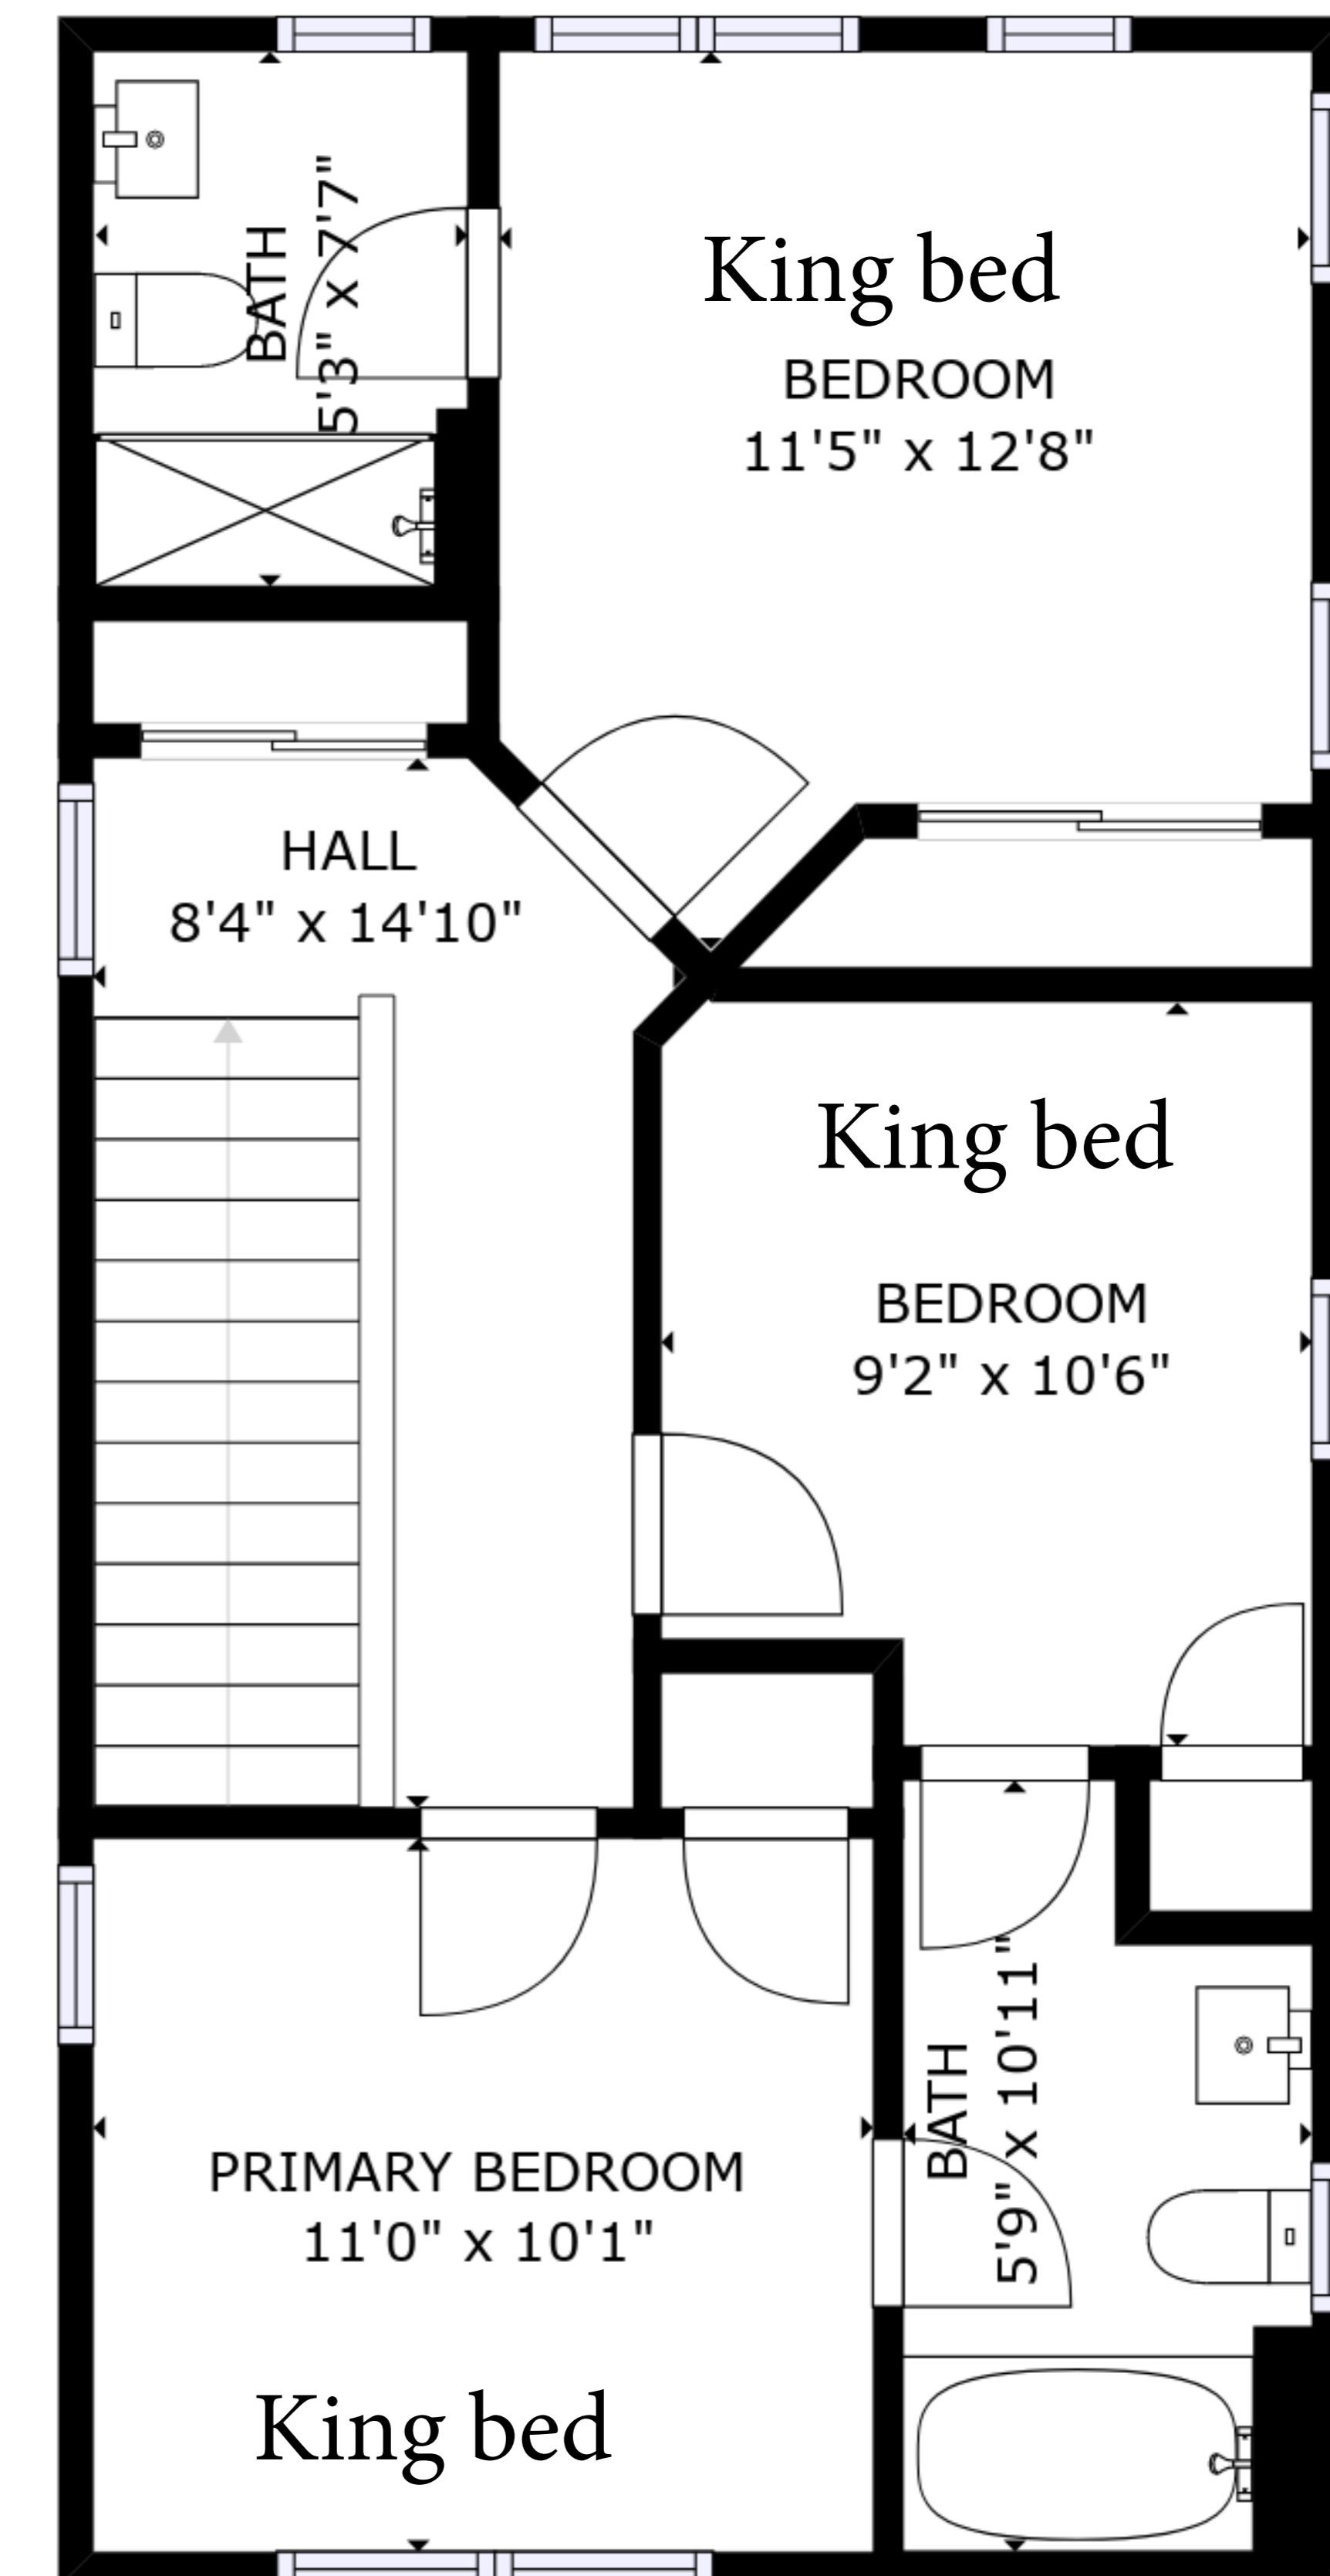

FLOOR 1

FLOOR 2

FLOOR 3

GROSS INTERNAL AREA
 FLOOR 1: 550 sq. ft, FLOOR 2: 605 sq. ft
 FLOOR 3: 607 sq. ft, EXCLUDED AREAS:
 BALCONY: 119 sq. ft
 TOTAL: 1762 sq. ft

SIZES AND DIMENSIONS ARE APPROXIMATE, ACTUAL MAY VARY.