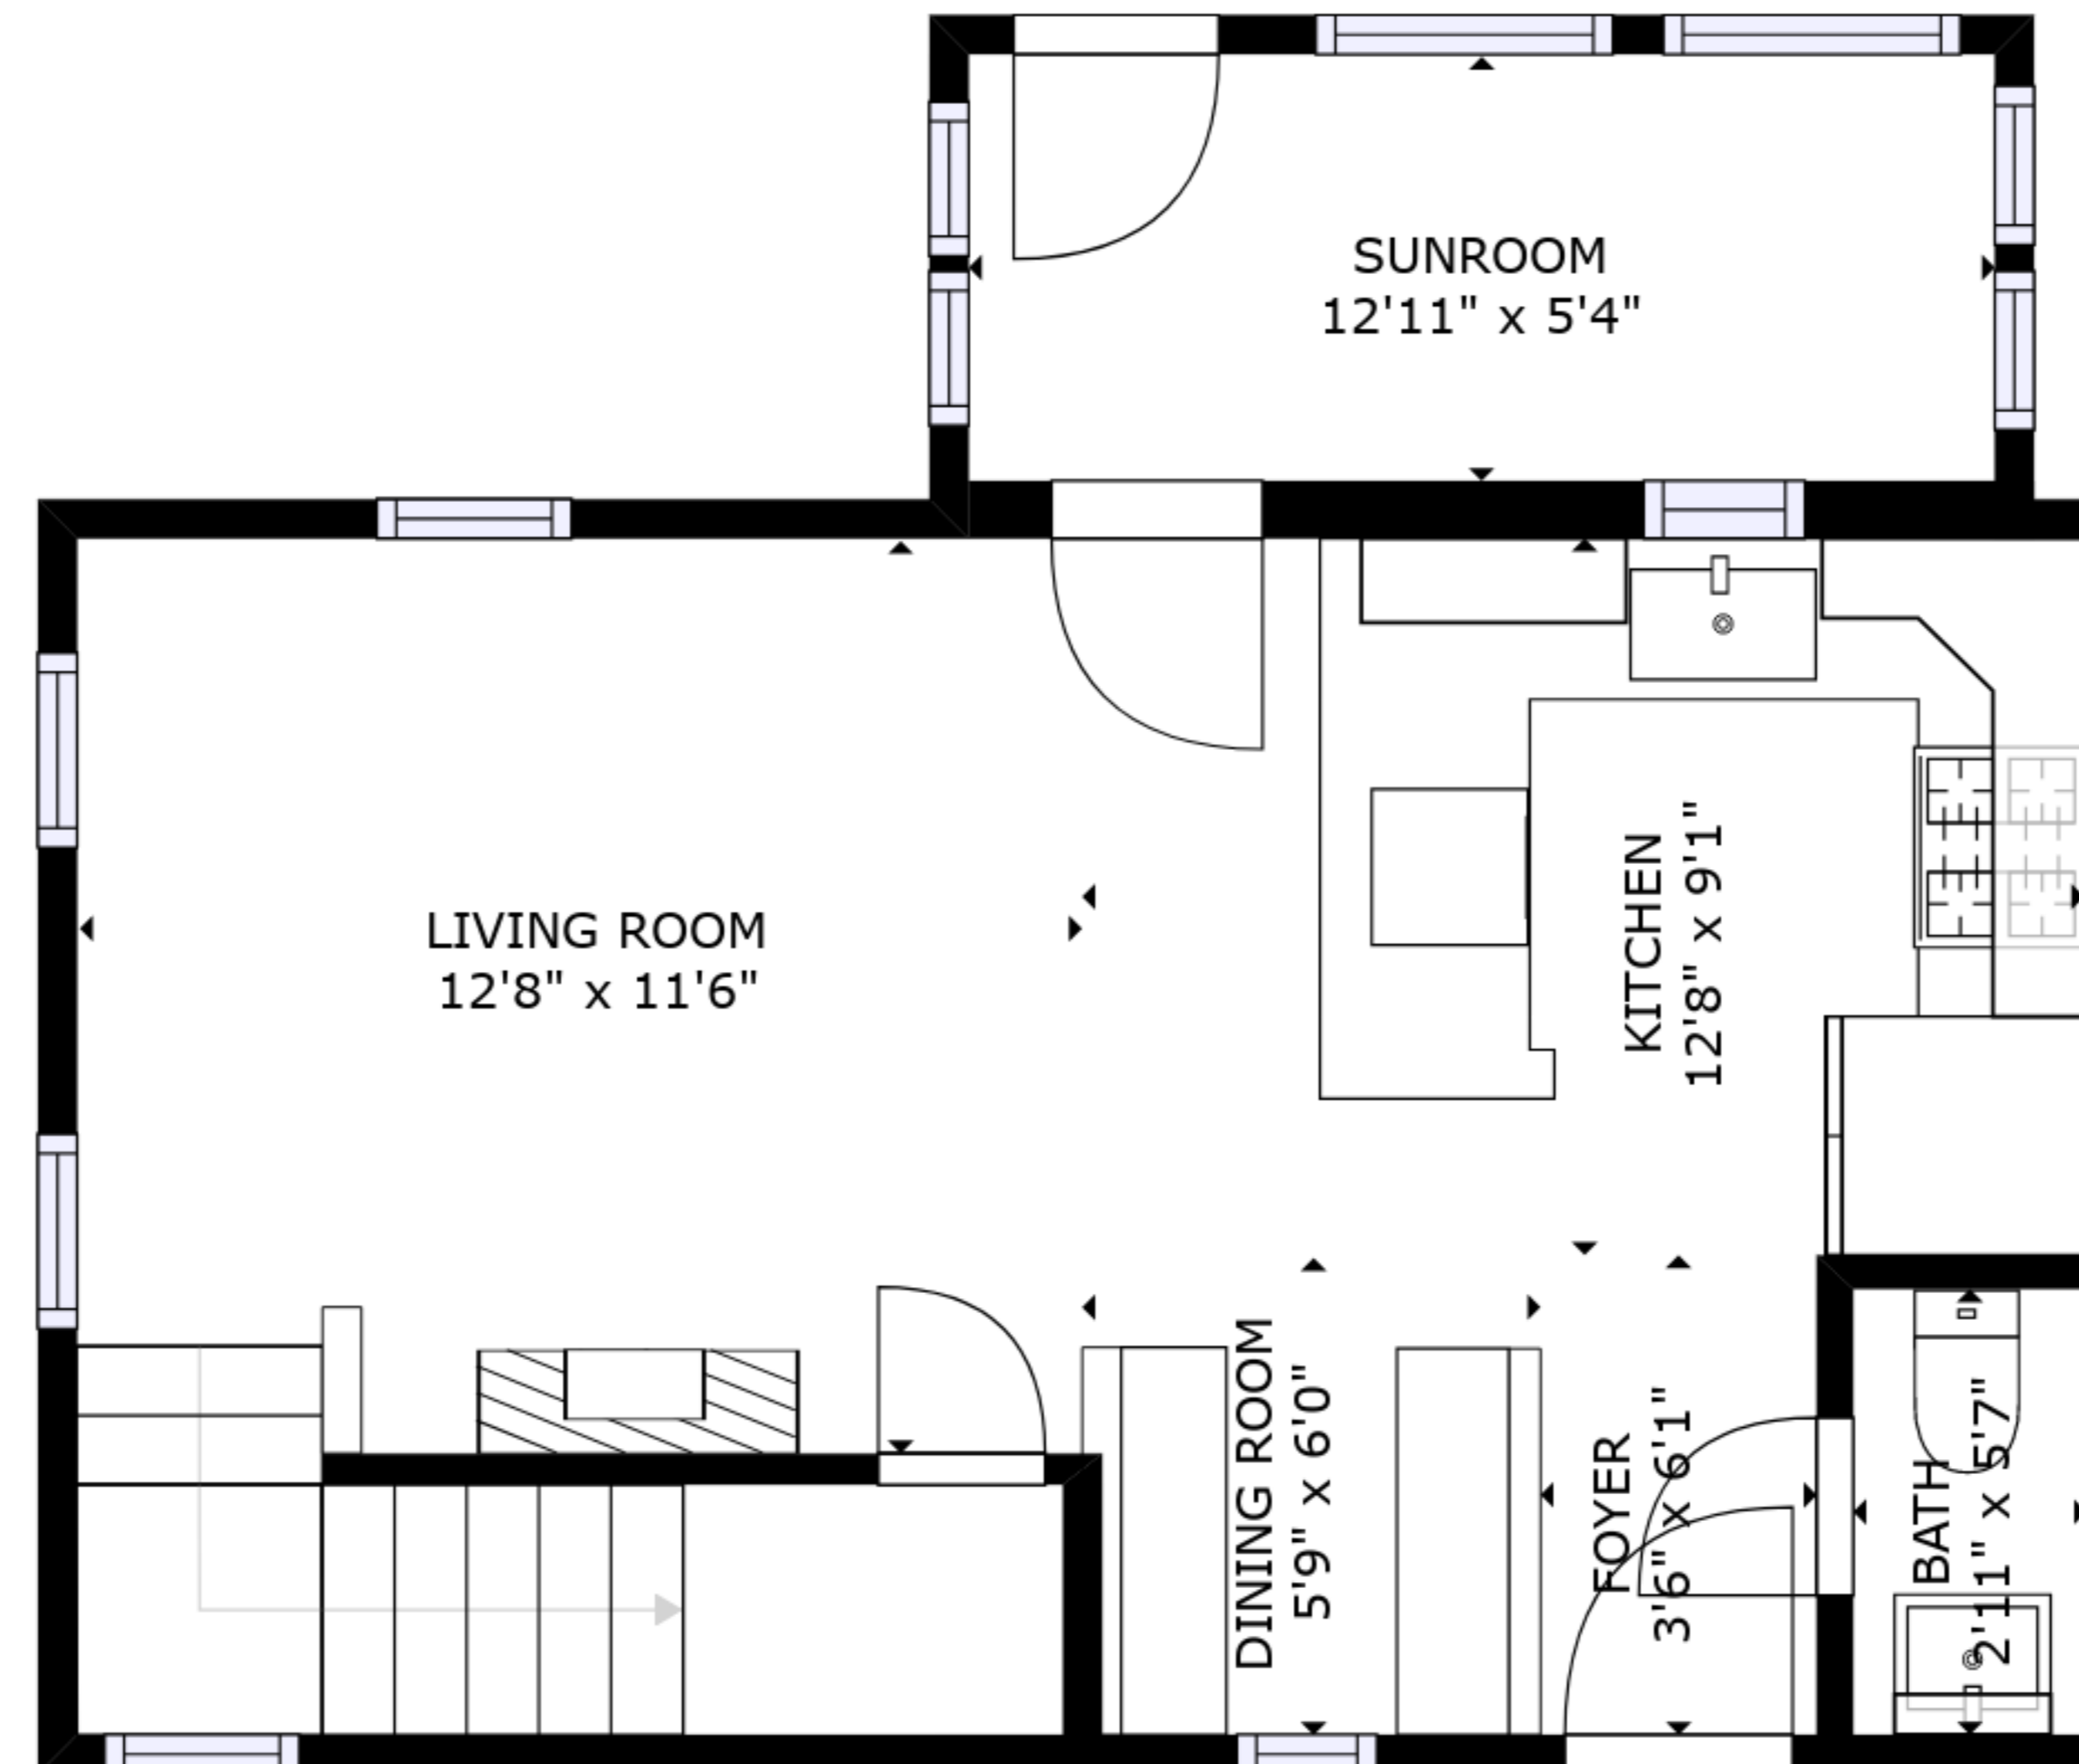

FLOOR 2

FLOOR 1

GROSS INTERNAL AREA  
 FLOOR 1: 462 sq. ft, FLOOR 2: 381 sq. ft  
 TOTAL: 843 sq. ft

SIZES AND DIMENSIONS ARE APPROXIMATE, ACTUAL MAY VARY.