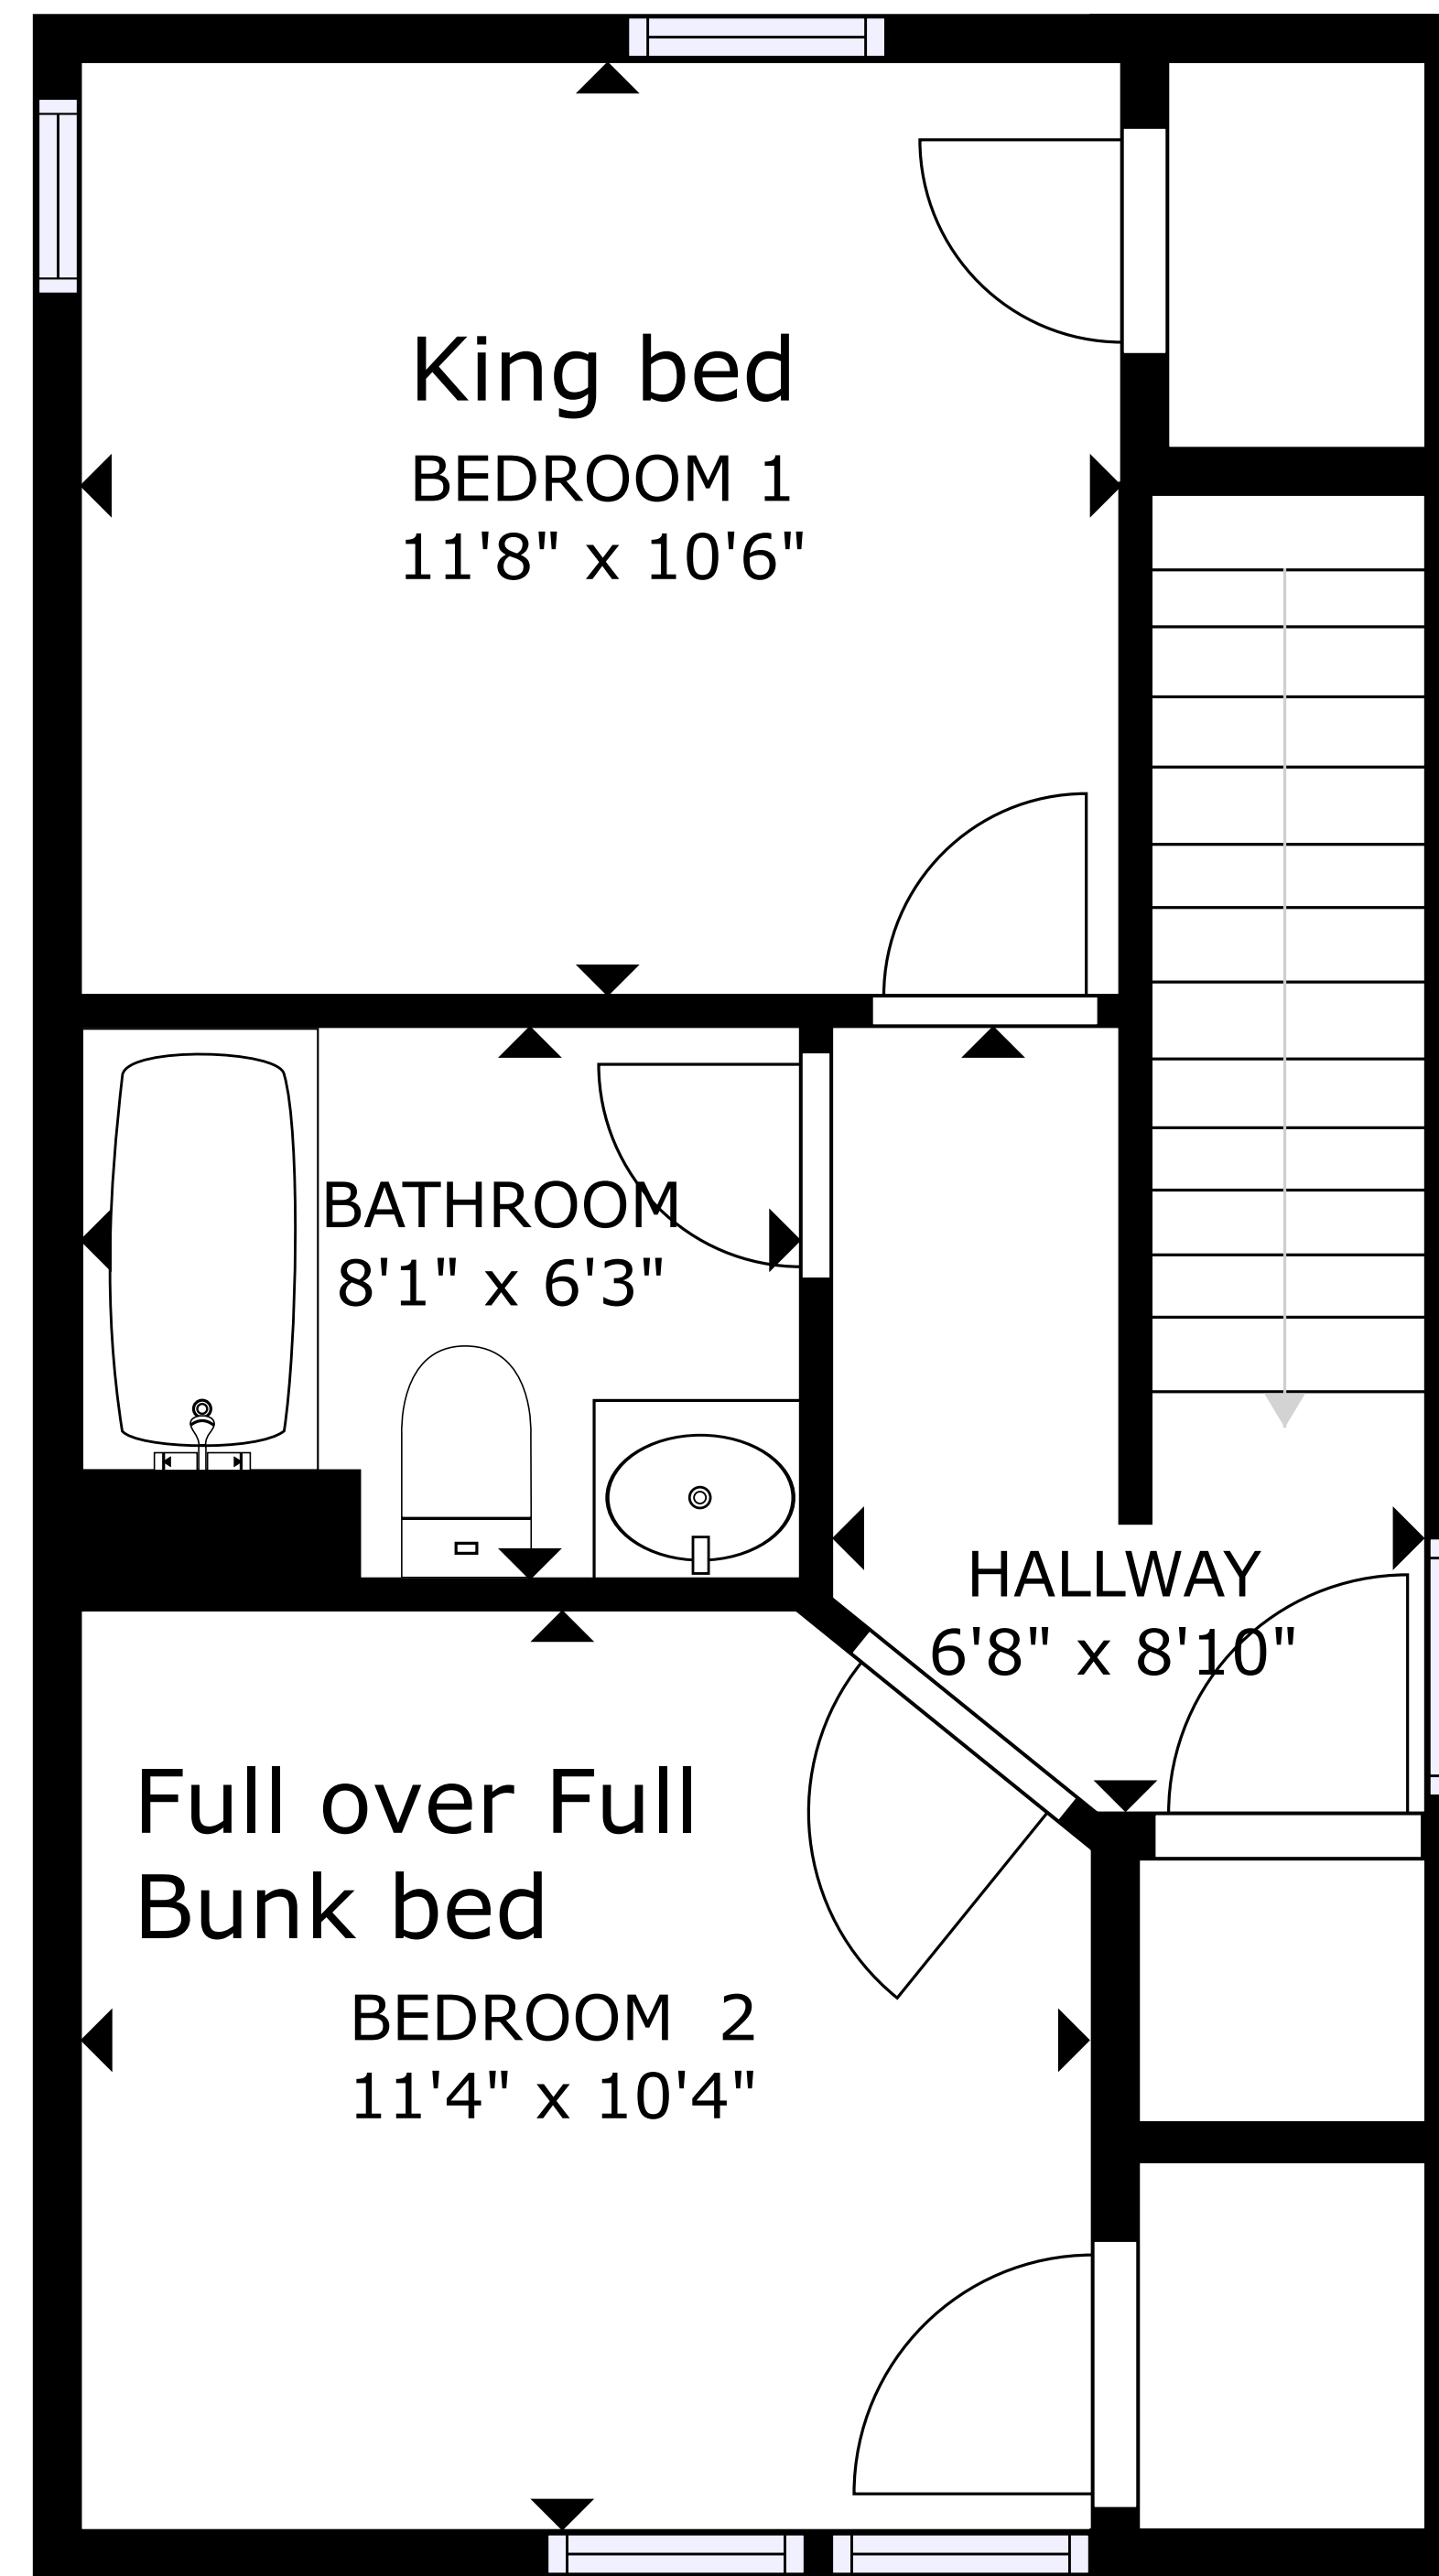

FLOOR 1

FLOOR 2

GROSS INTERNAL AREA
 FLOOR 1 : 524 sq ft, FLOOR 2: 416 sq ft
 TOTAL: 940 sq ft
 SIZES AND DIMENSIONS ARE APPROXIMATE, ACTUAL MAY VARY.