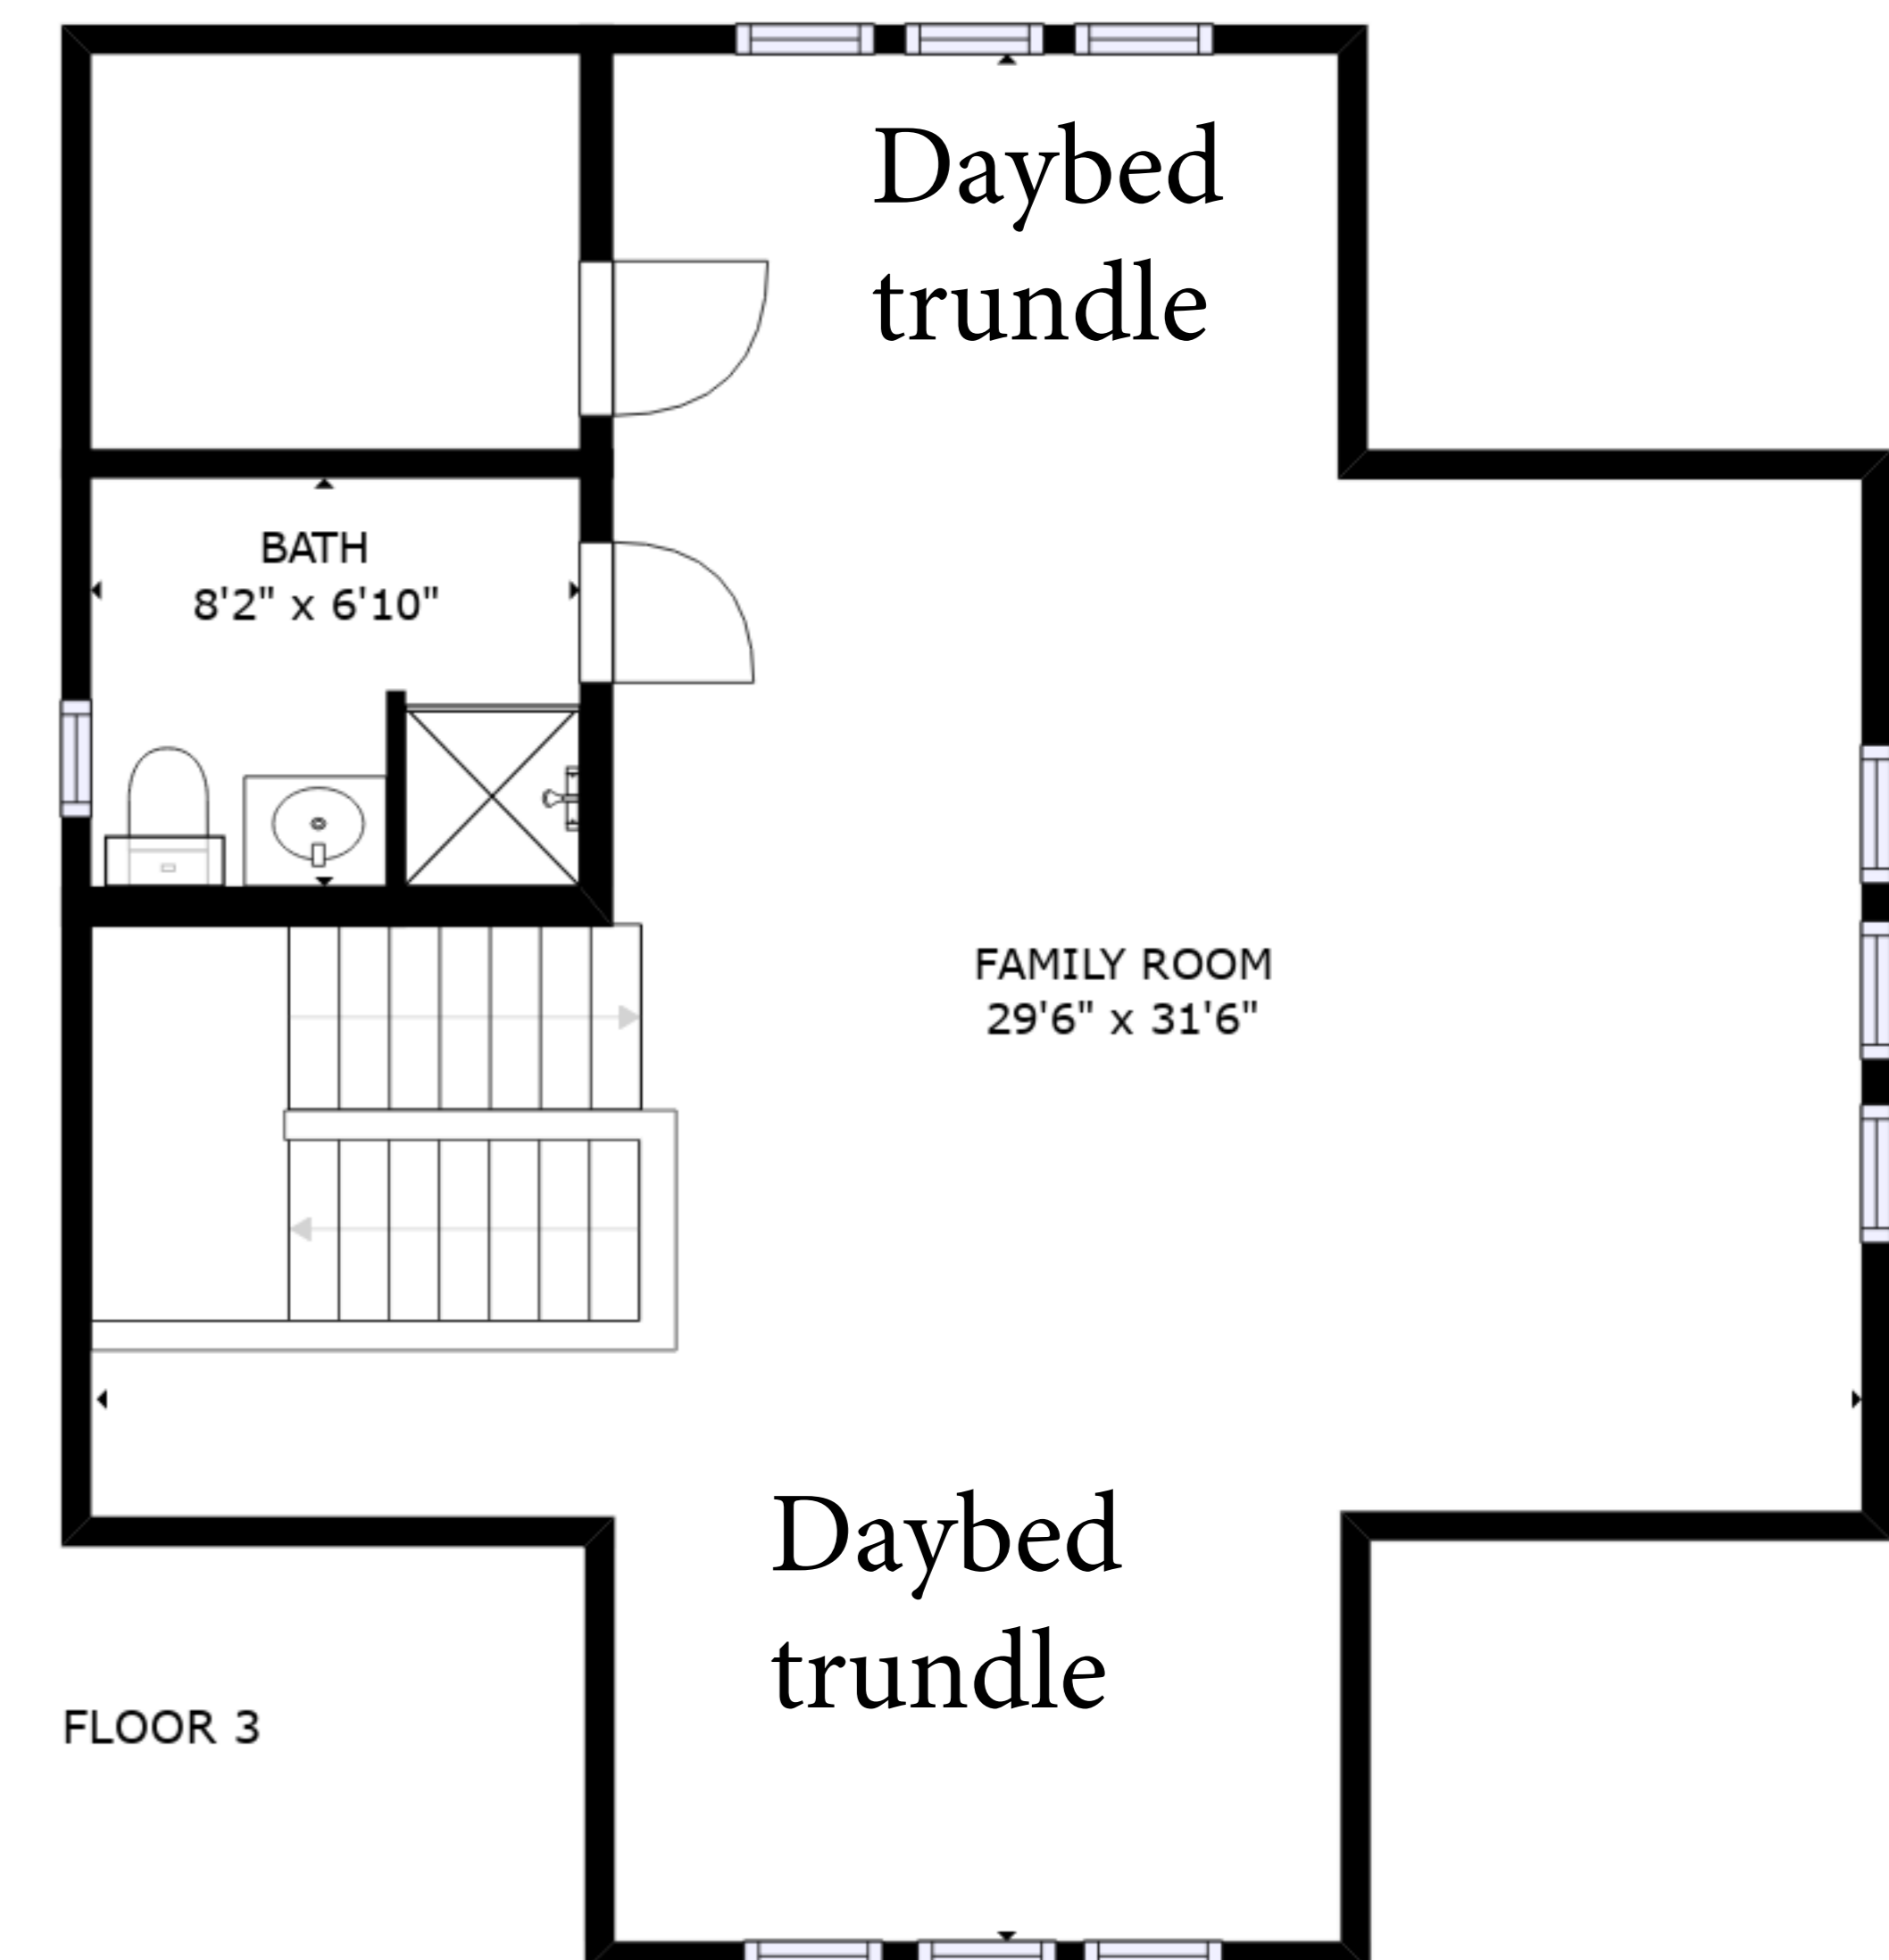

FLOOR 1

FLOOR 2

FLOOR 3

Carriage house has a Queen bed and a trundle bed for 2 more

GROSS INTERNAL AREA
 FLOOR 1: 1246 sq. ft, FLOOR 2: 933 sq. ft
 FLOOR 3: 745 sq. ft
 TOTAL: 2924 sq. ft

SIZES AND DIMENSIONS ARE APPROXIMATE, ACTUAL MAY VARY.