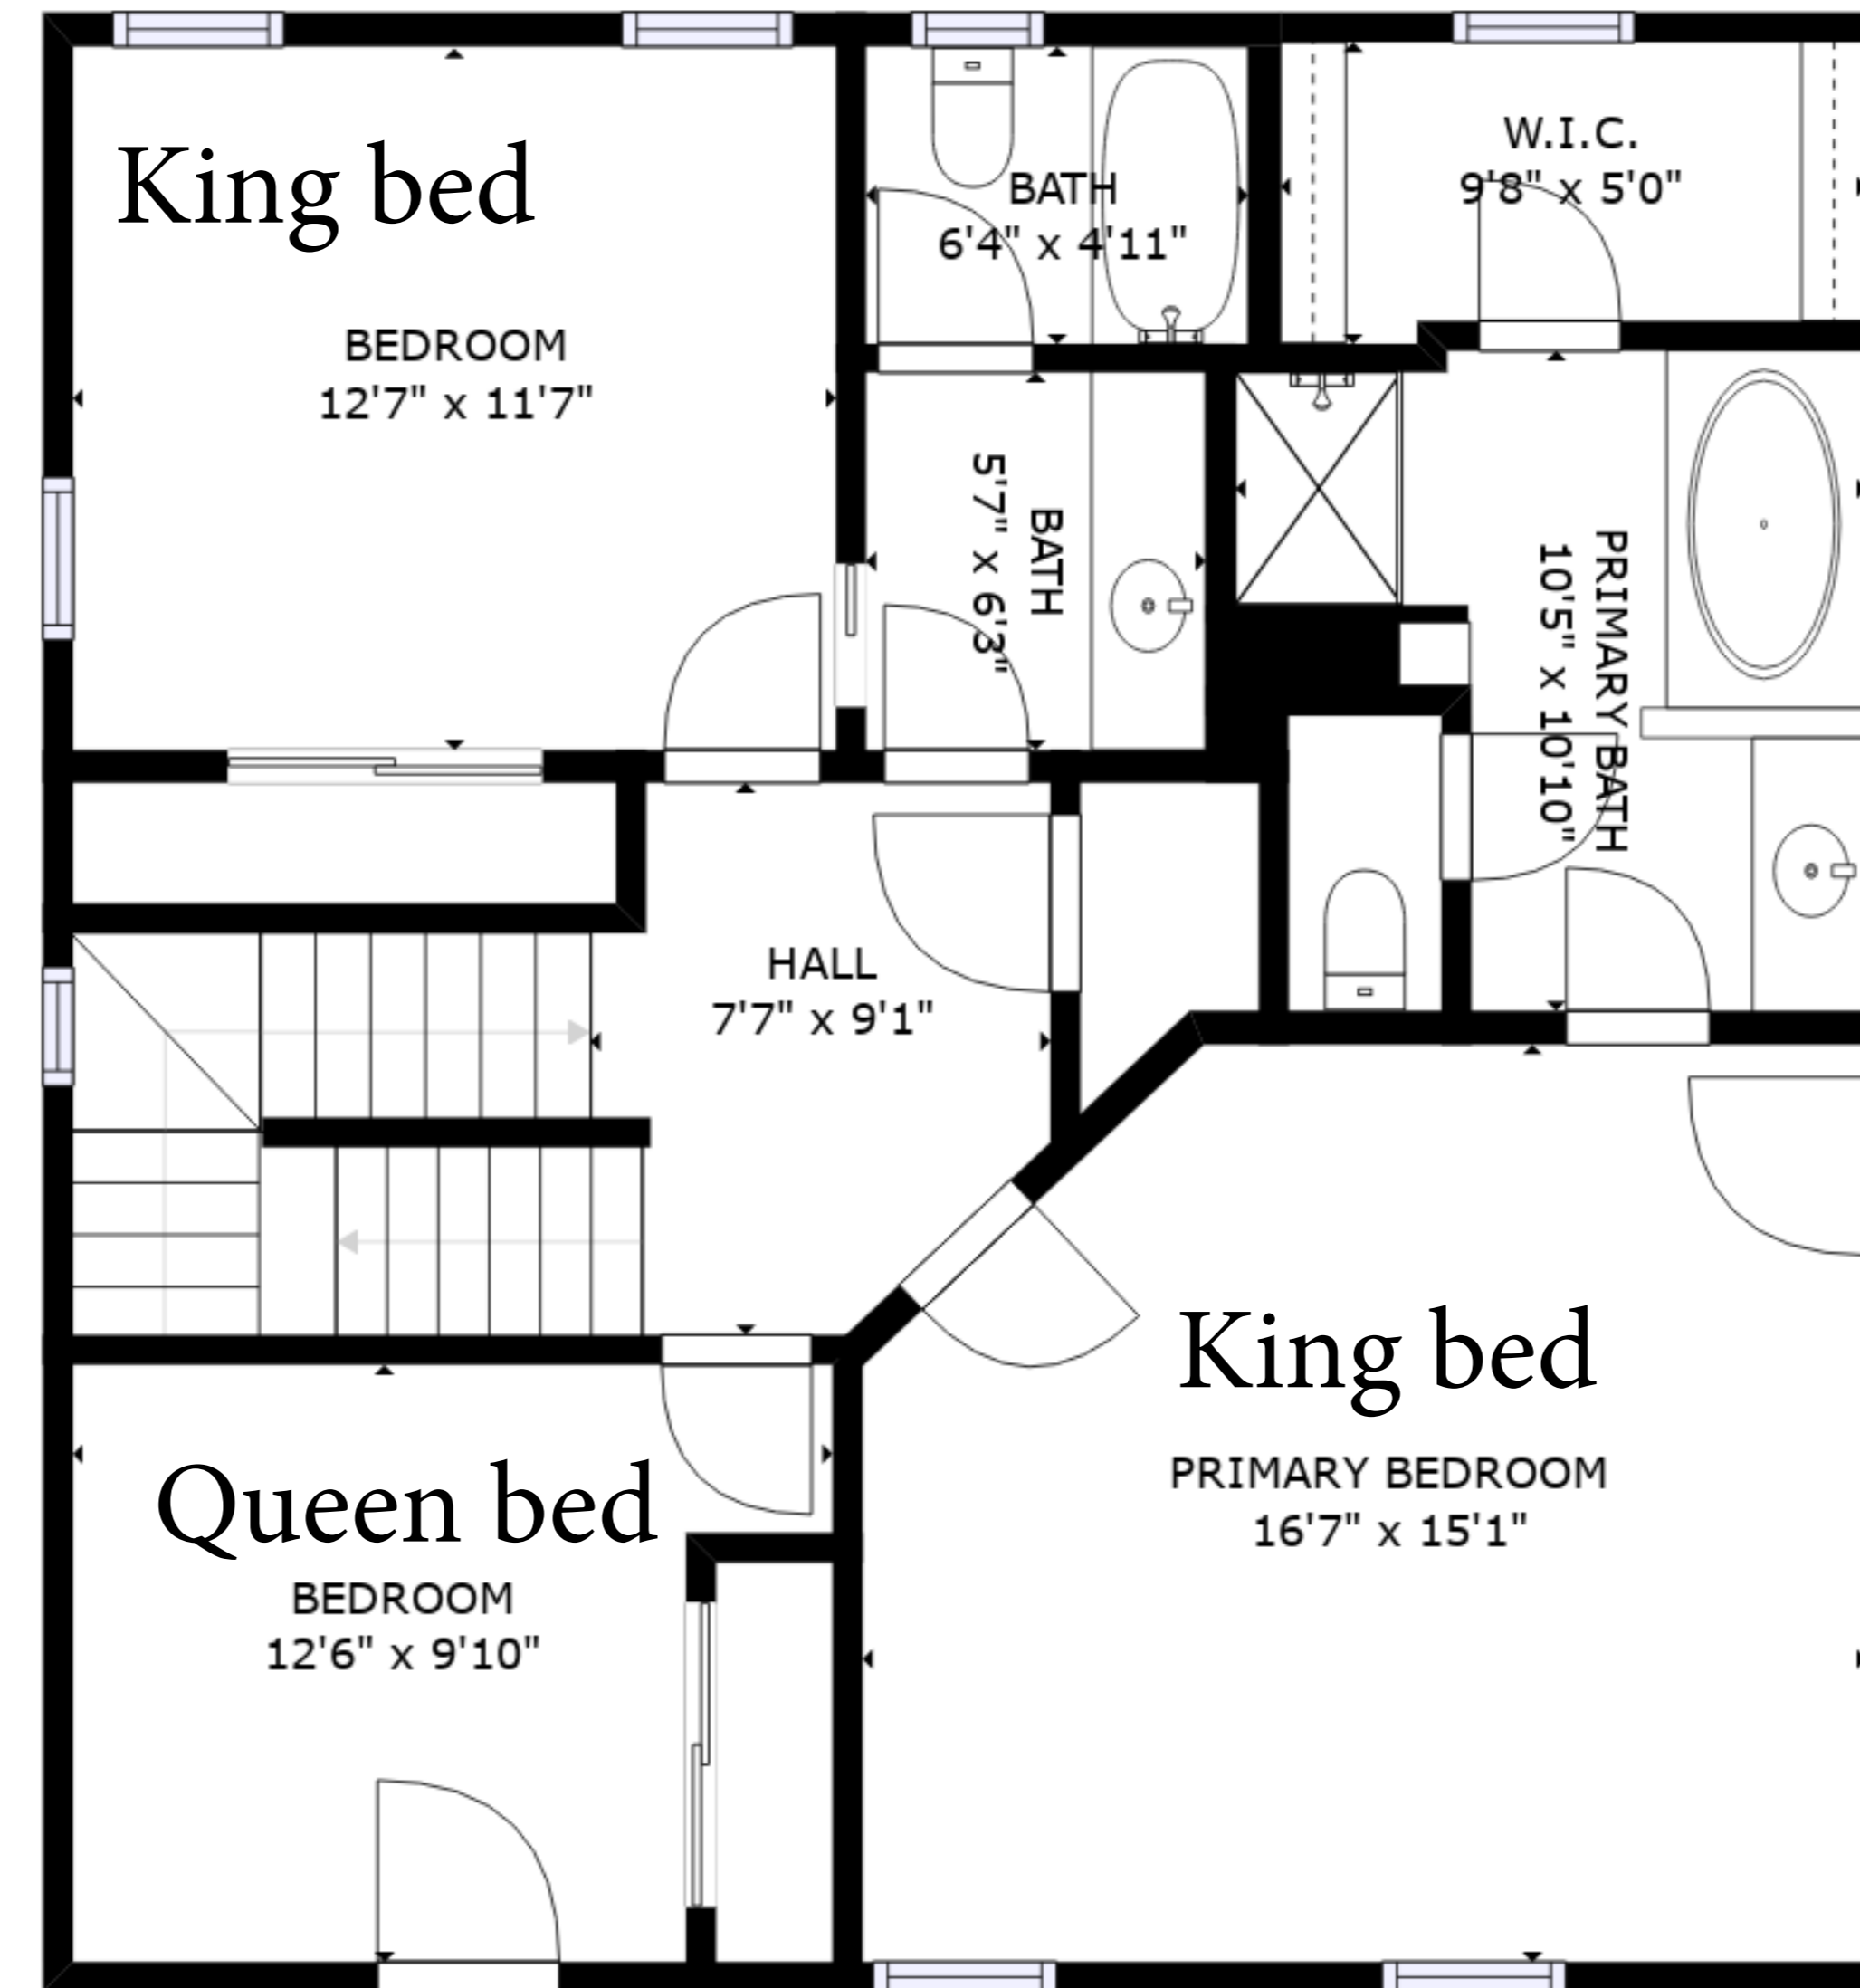

FLOOR 1

FLOOR 2

FLOOR 3

Carriage house has a Queen bed and a trundle bed for 2 more

GROSS INTERNAL AREA
 FLOOR 1: 1246 sq. ft, FLOOR 2: 933 sq. ft
 FLOOR 3: 745 sq. ft
 TOTAL: 2924 sq. ft

SIZES AND DIMENSIONS ARE APPROXIMATE, ACTUAL MAY VARY.