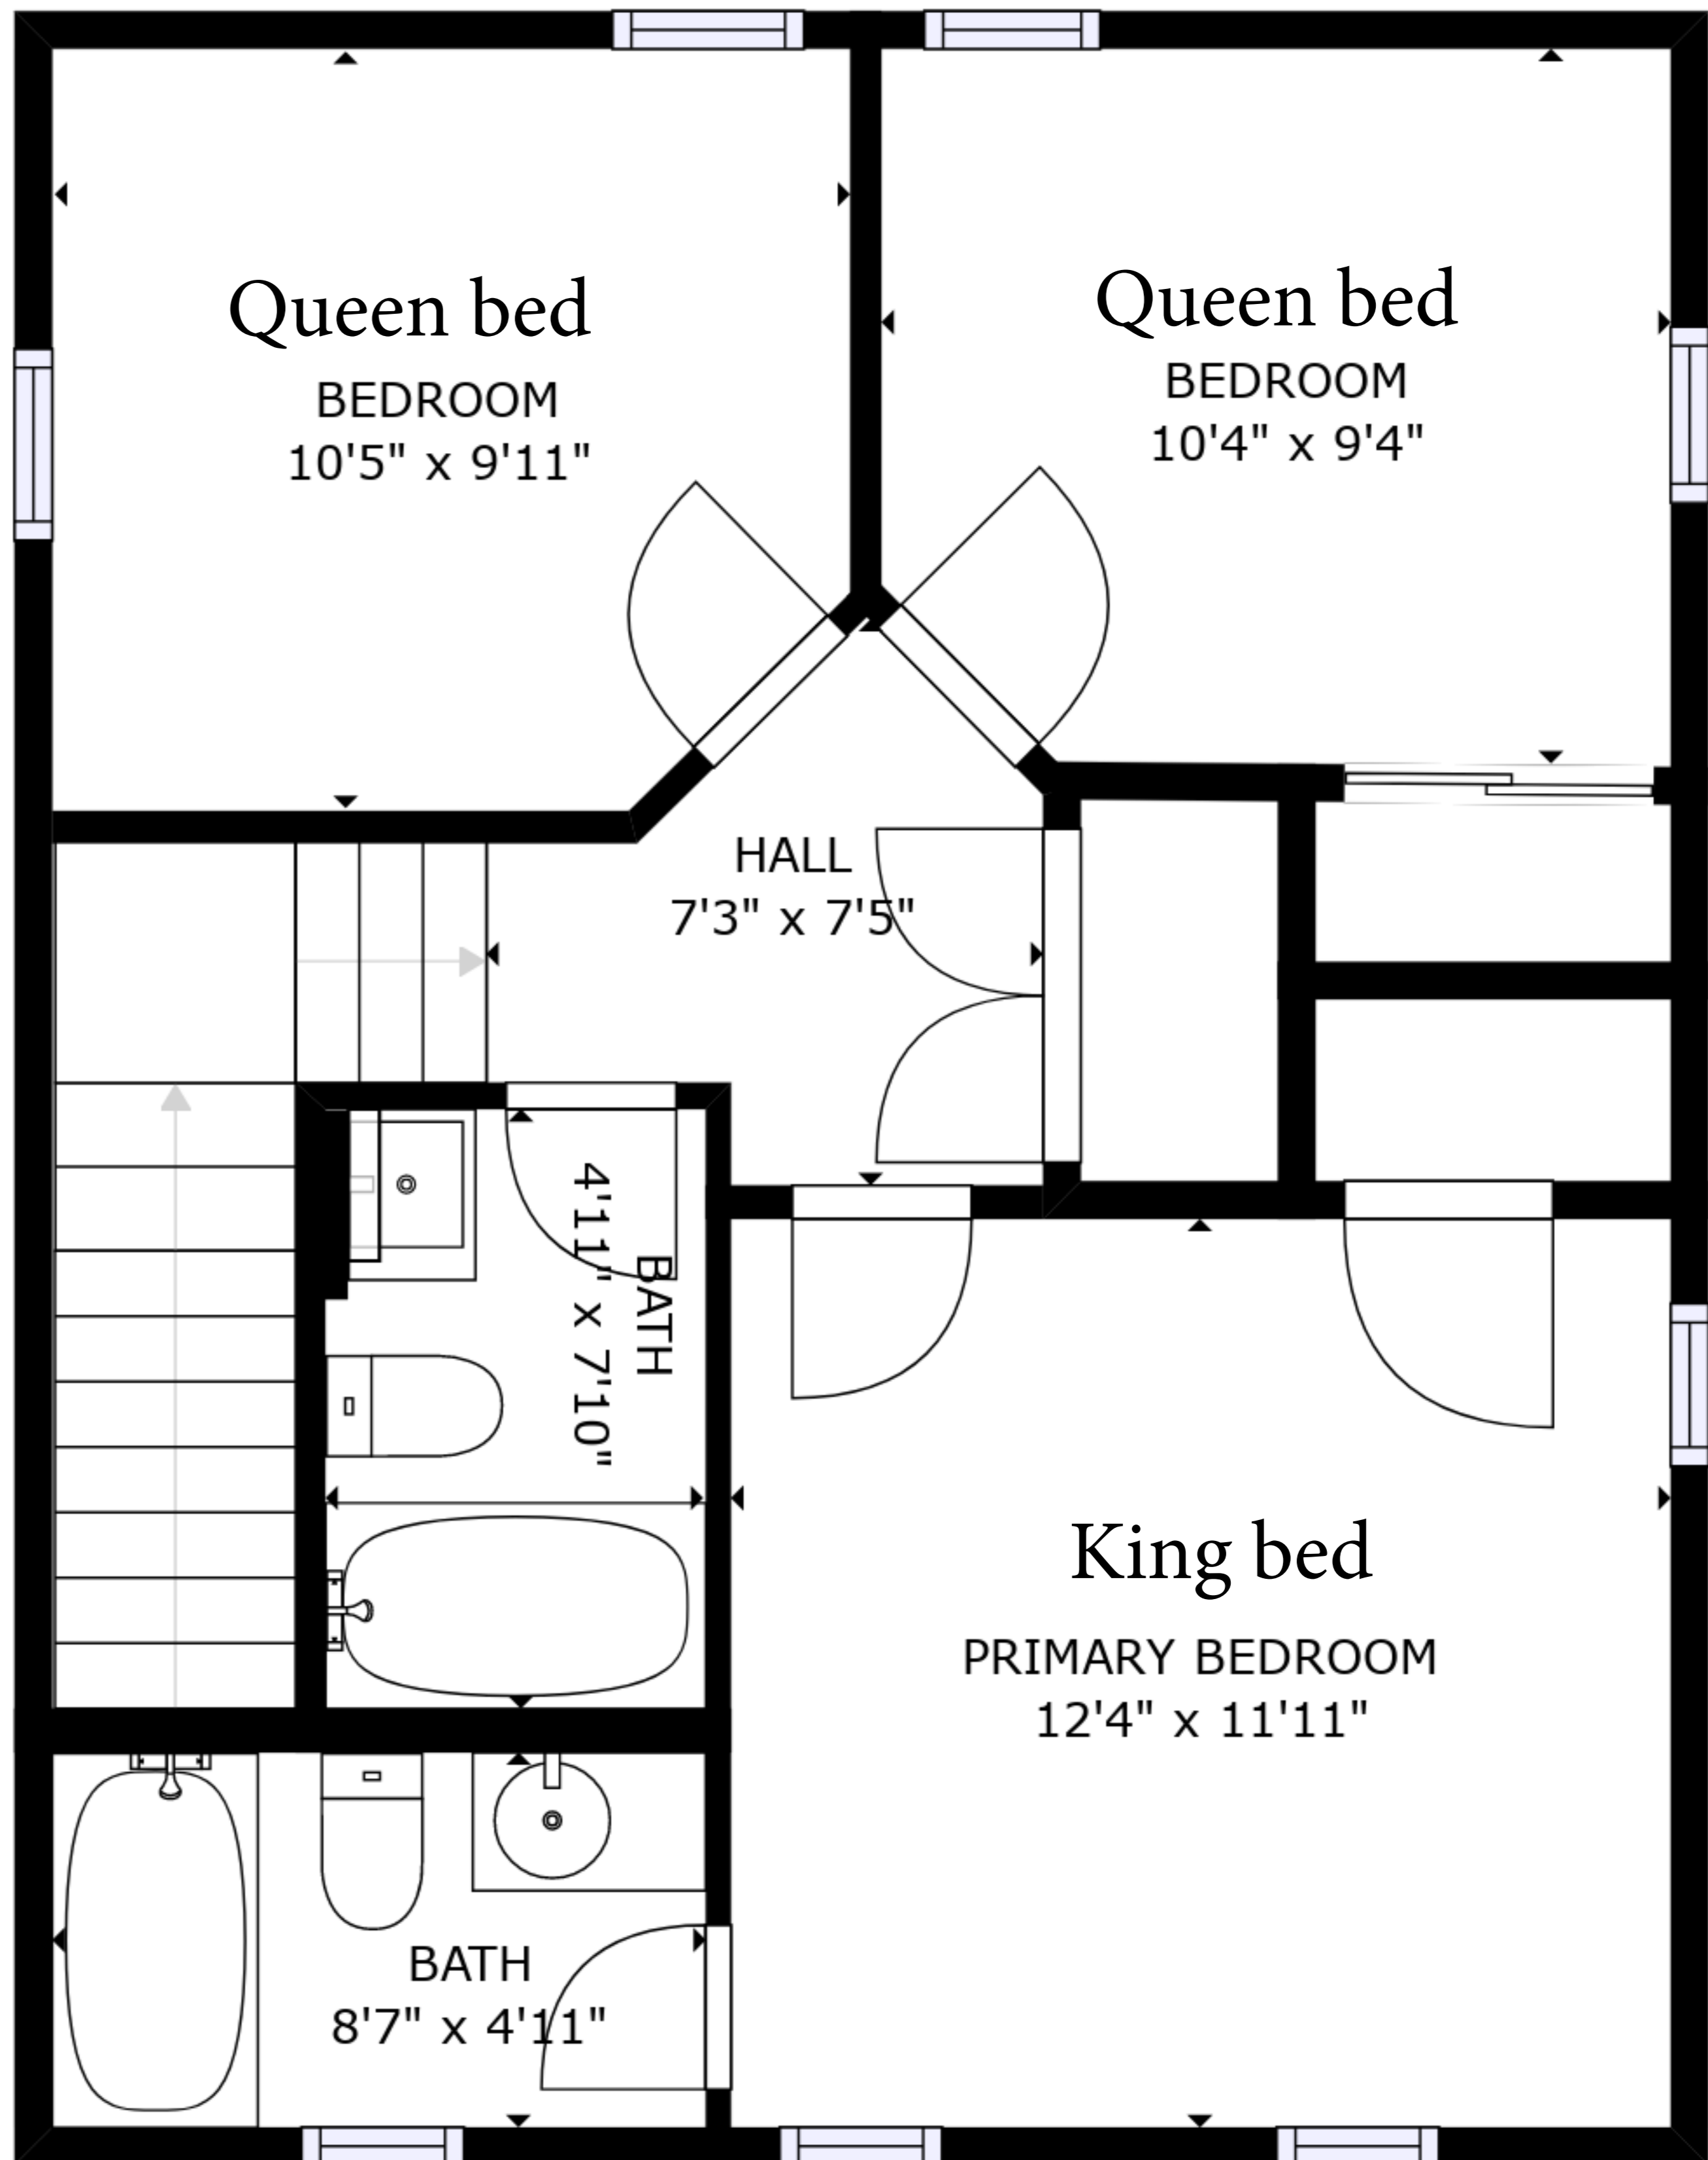

FLOOR 1

FLOOR 2

GROSS INTERNAL AREA  
 FLOOR 1: 668 sq. ft, FLOOR 2: 576 sq. ft  
 TOTAL: 1243 sq. ft  
 SIZES AND DIMENSIONS ARE APPROXIMATE, ACTUAL MAY VARY.