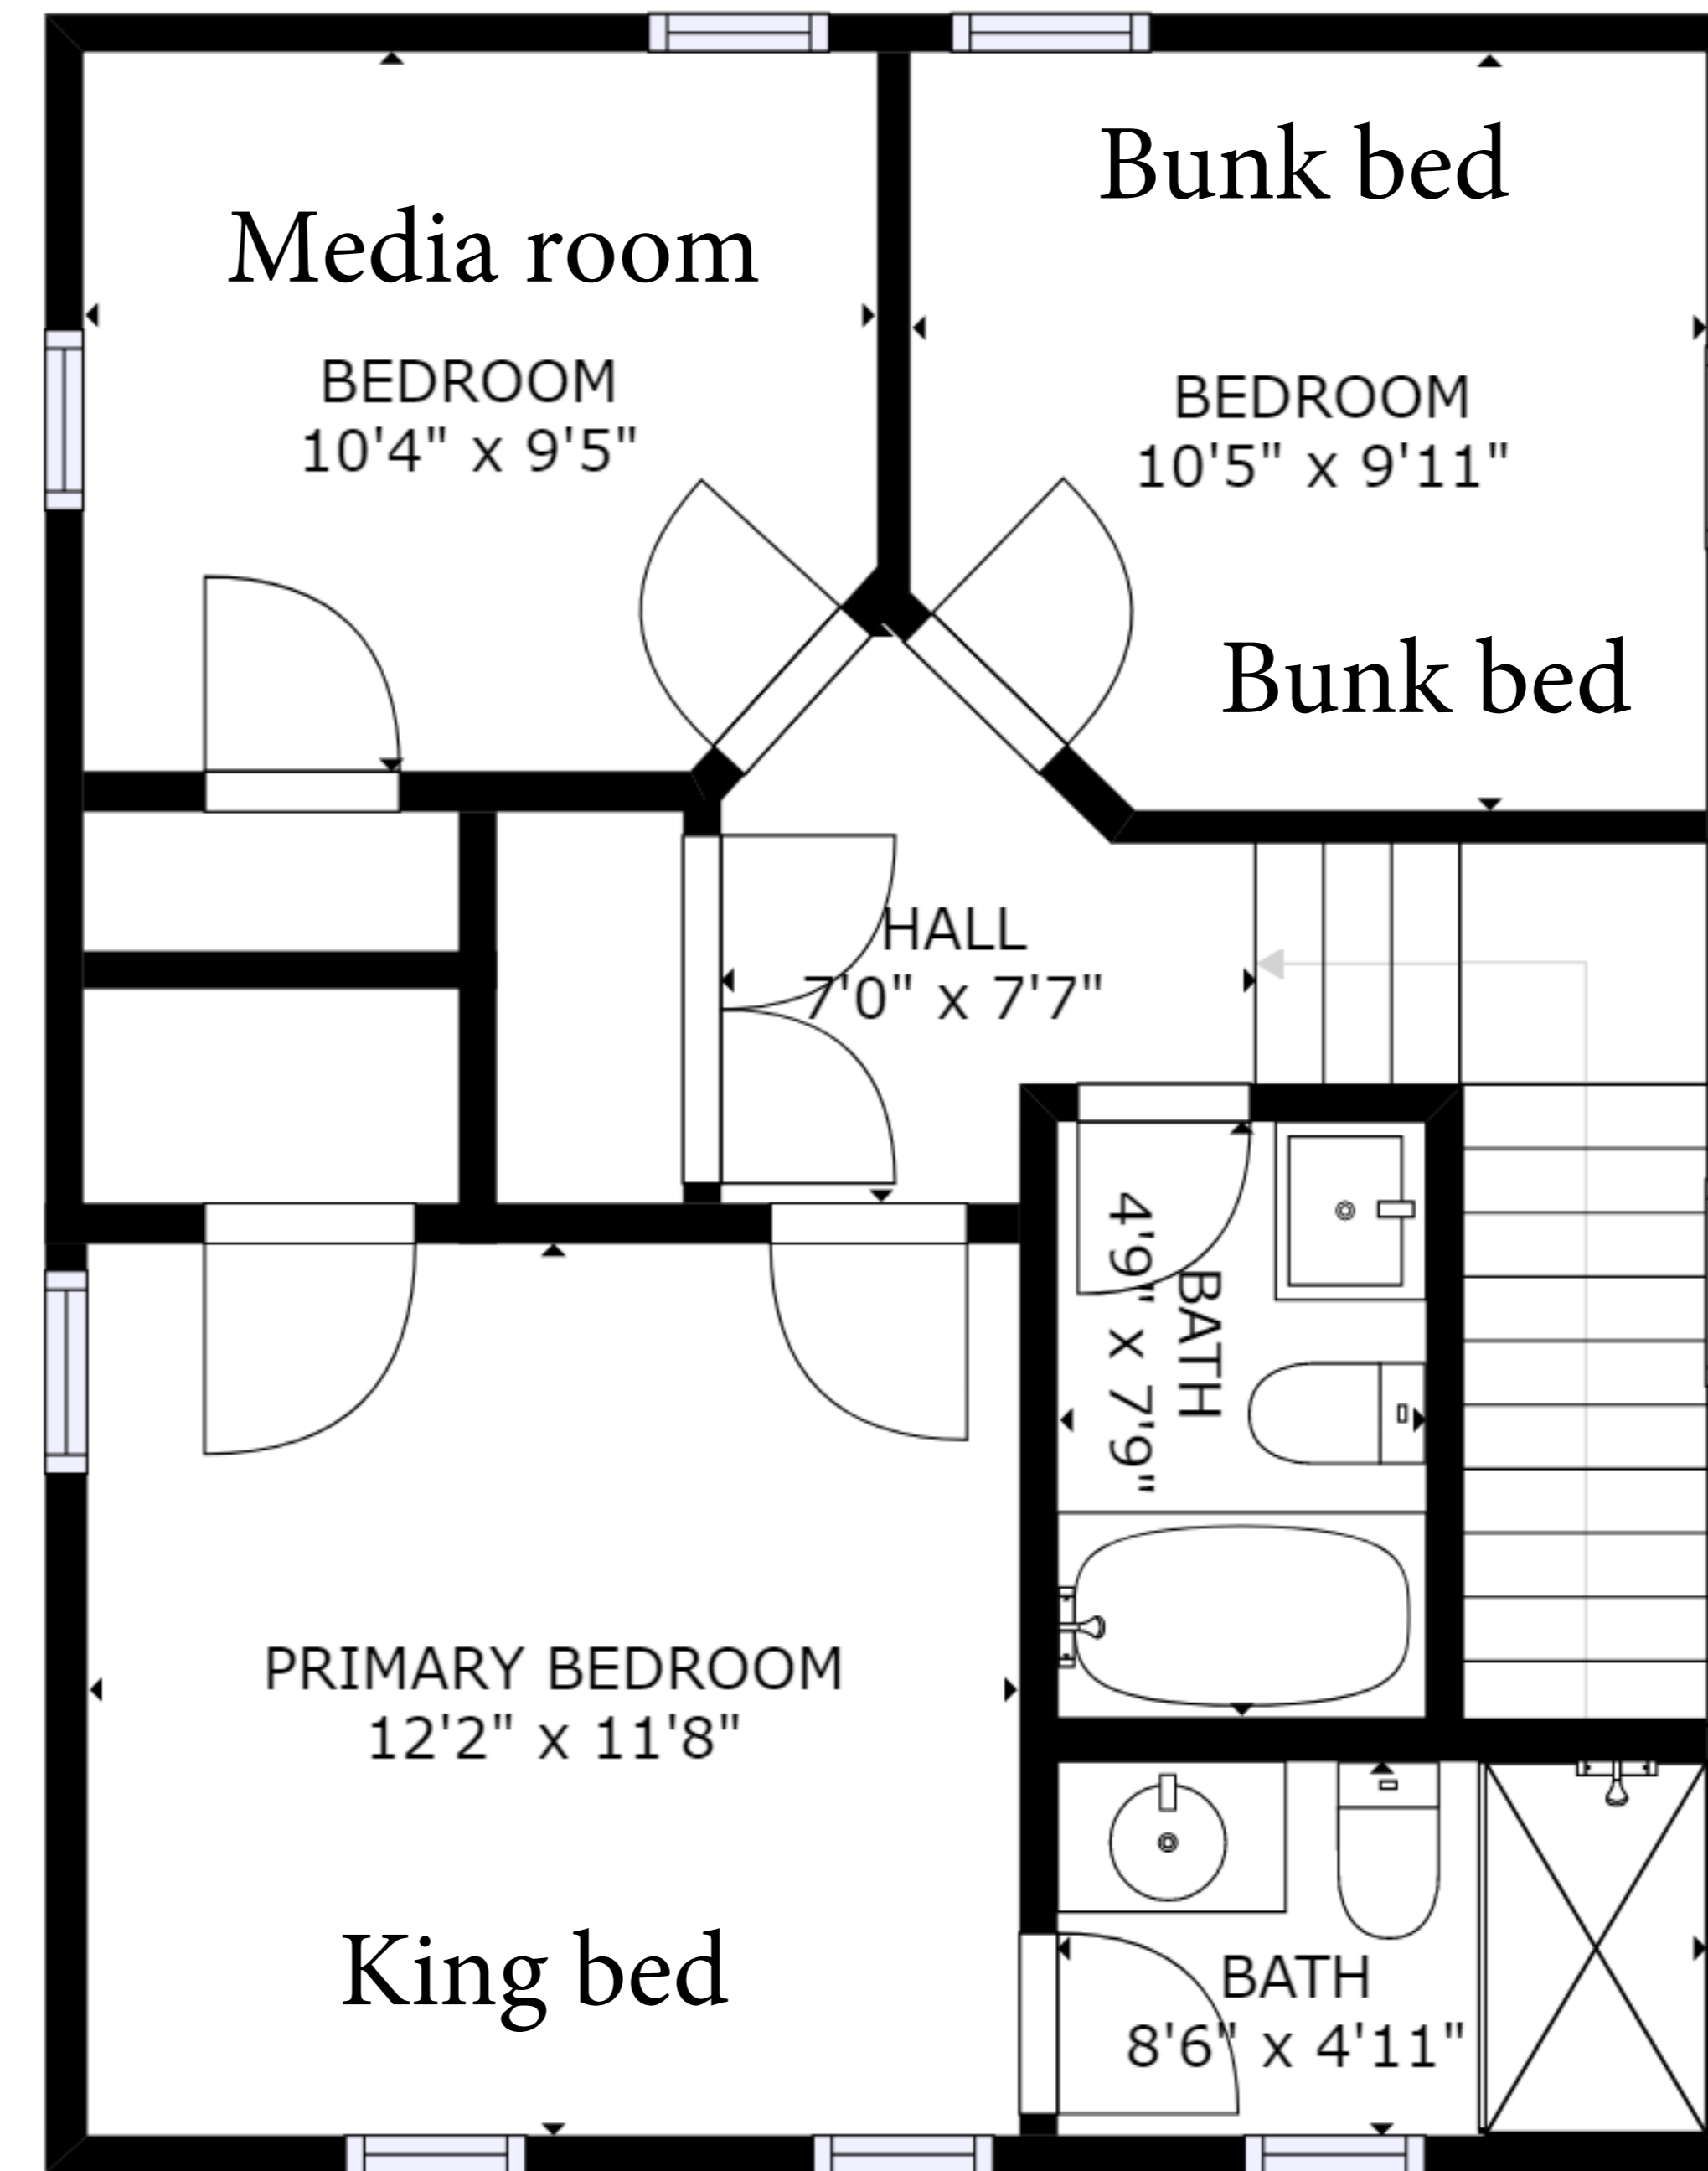

FLOOR 1

FLOOR 2

GROSS INTERNAL AREA
 FLOOR 1: 834 sq. ft, FLOOR 2: 577 sq. ft
 TOTAL: 1412 sq. ft
 SIZES AND DIMENSIONS ARE APPROXIMATE, ACTUAL MAY VARY.