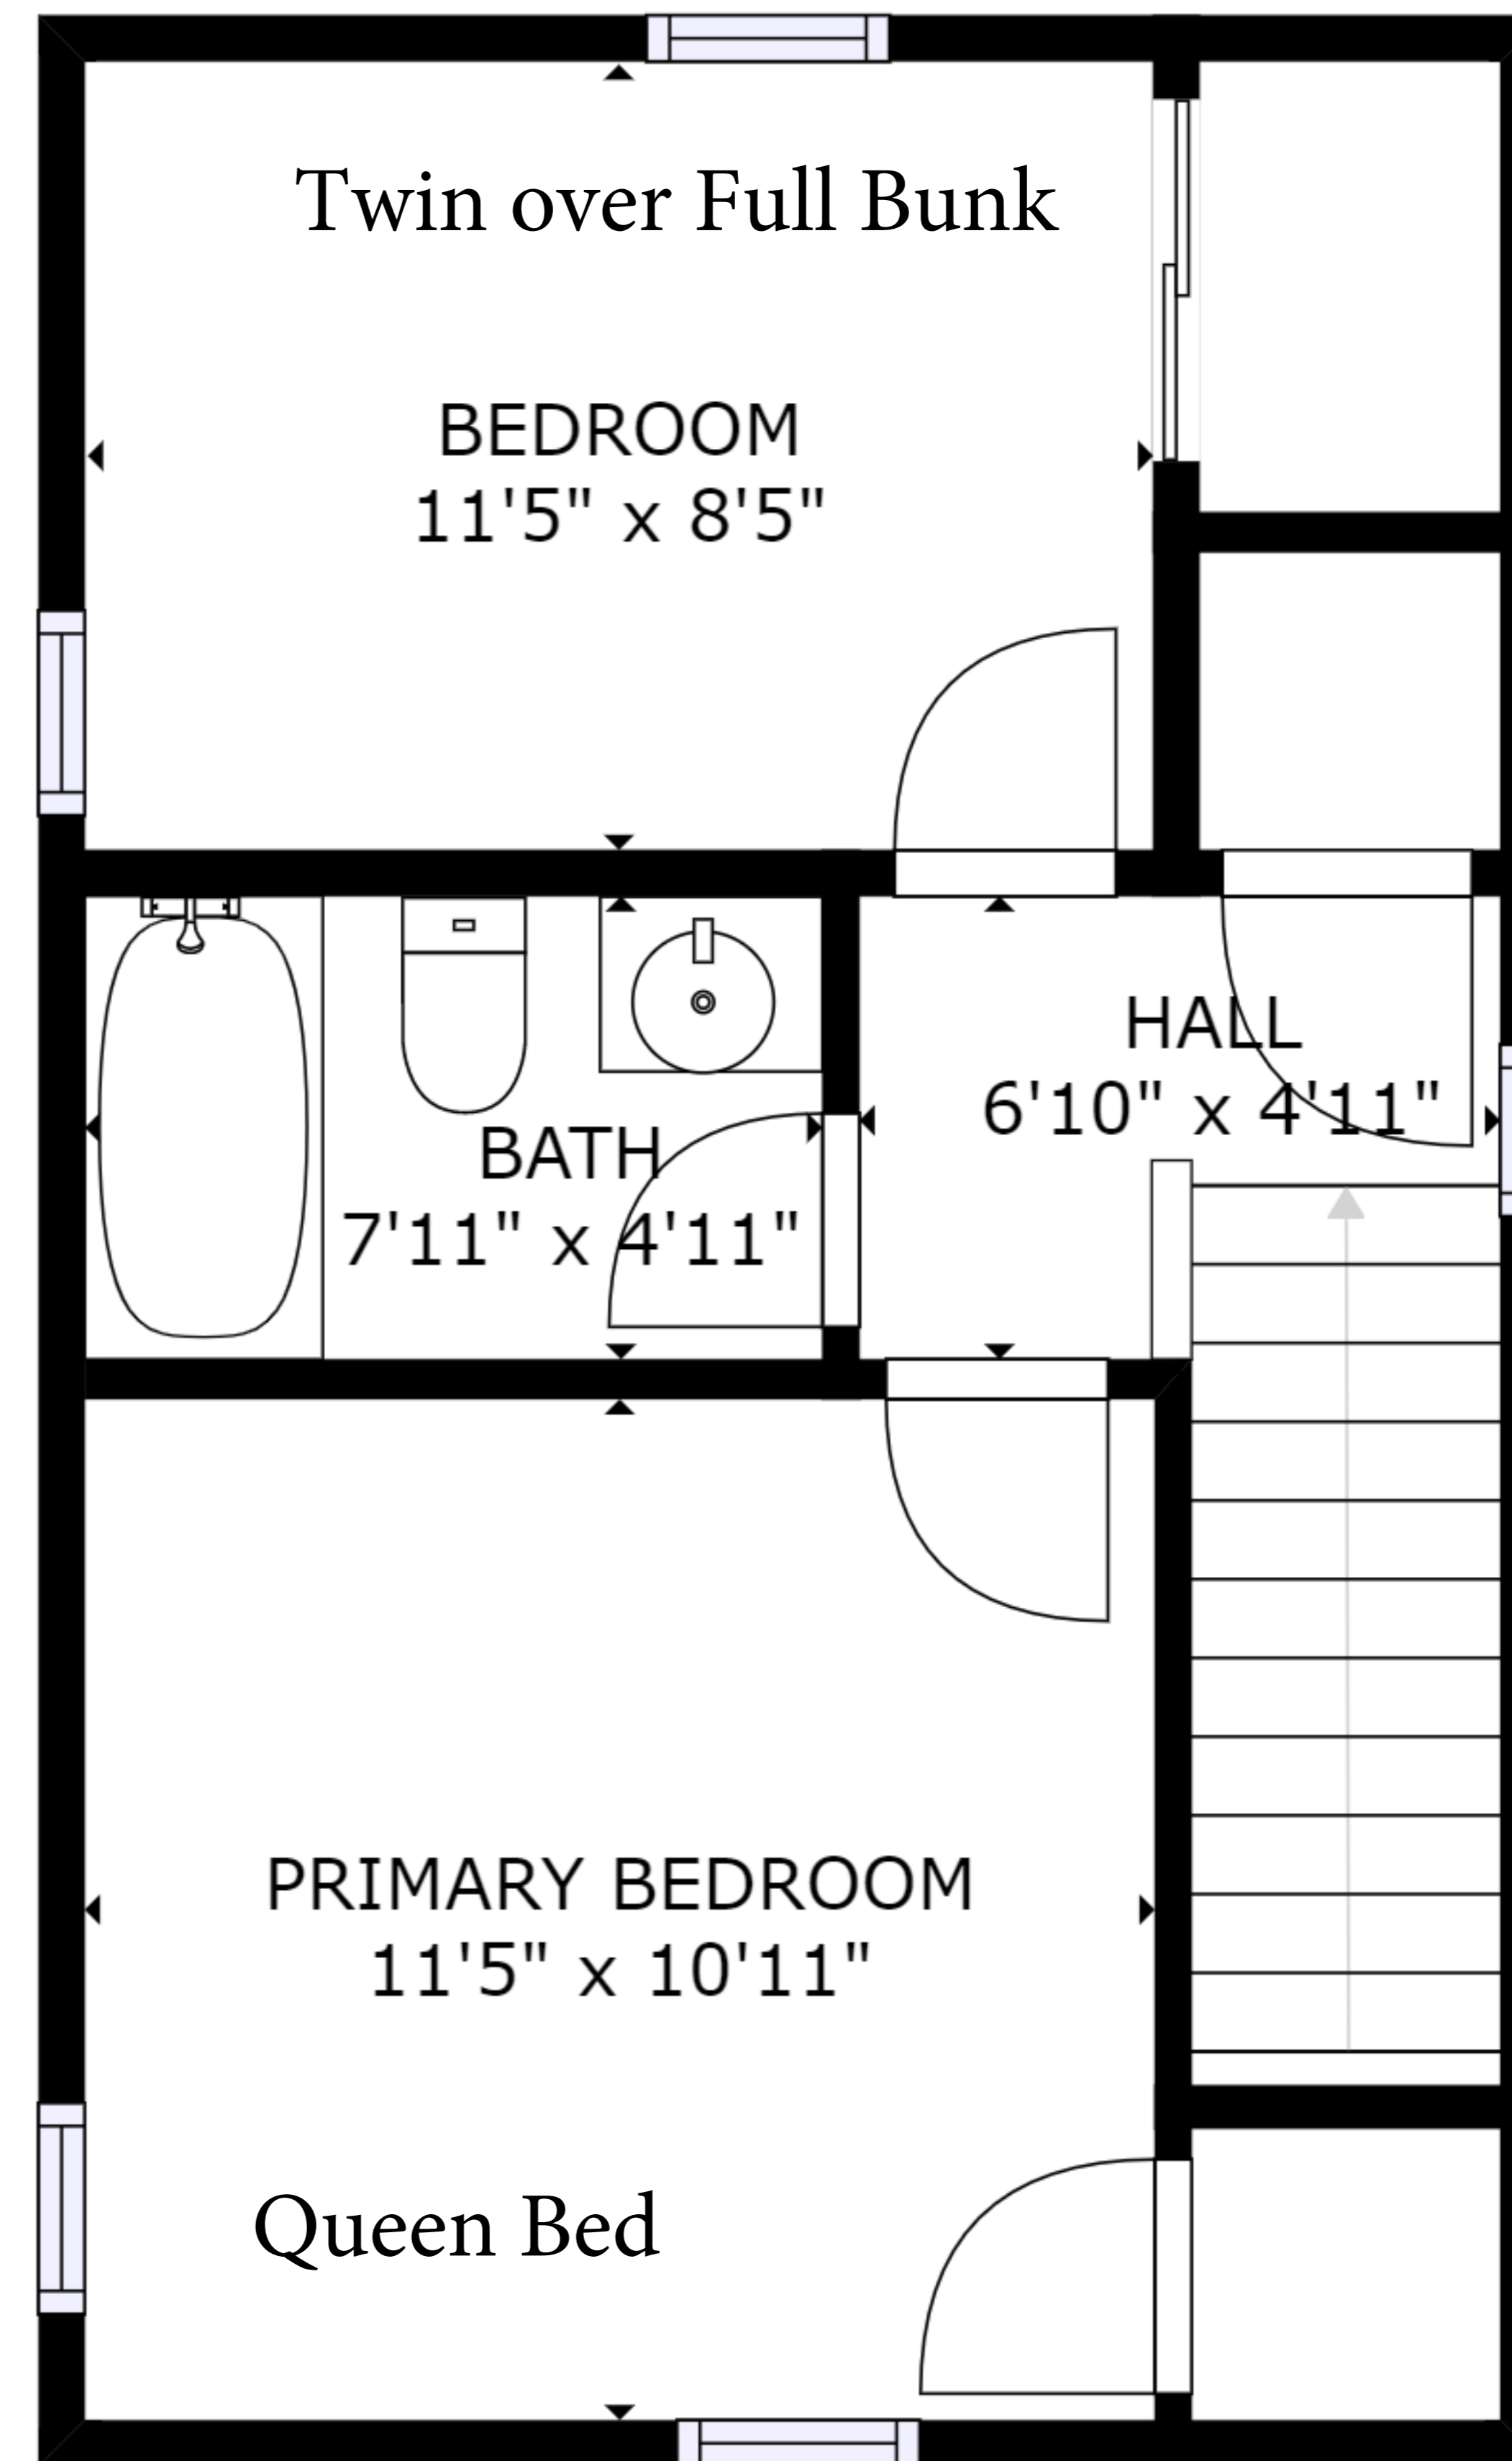

FLOOR 1

FLOOR 2

GROSS INTERNAL AREA
 FLOOR 1: 443 sq. ft, FLOOR 2: 381 sq. ft
 TOTAL: 825 sq. ft
 SIZES AND DIMENSIONS ARE APPROXIMATE, ACTUAL MAY VARY.