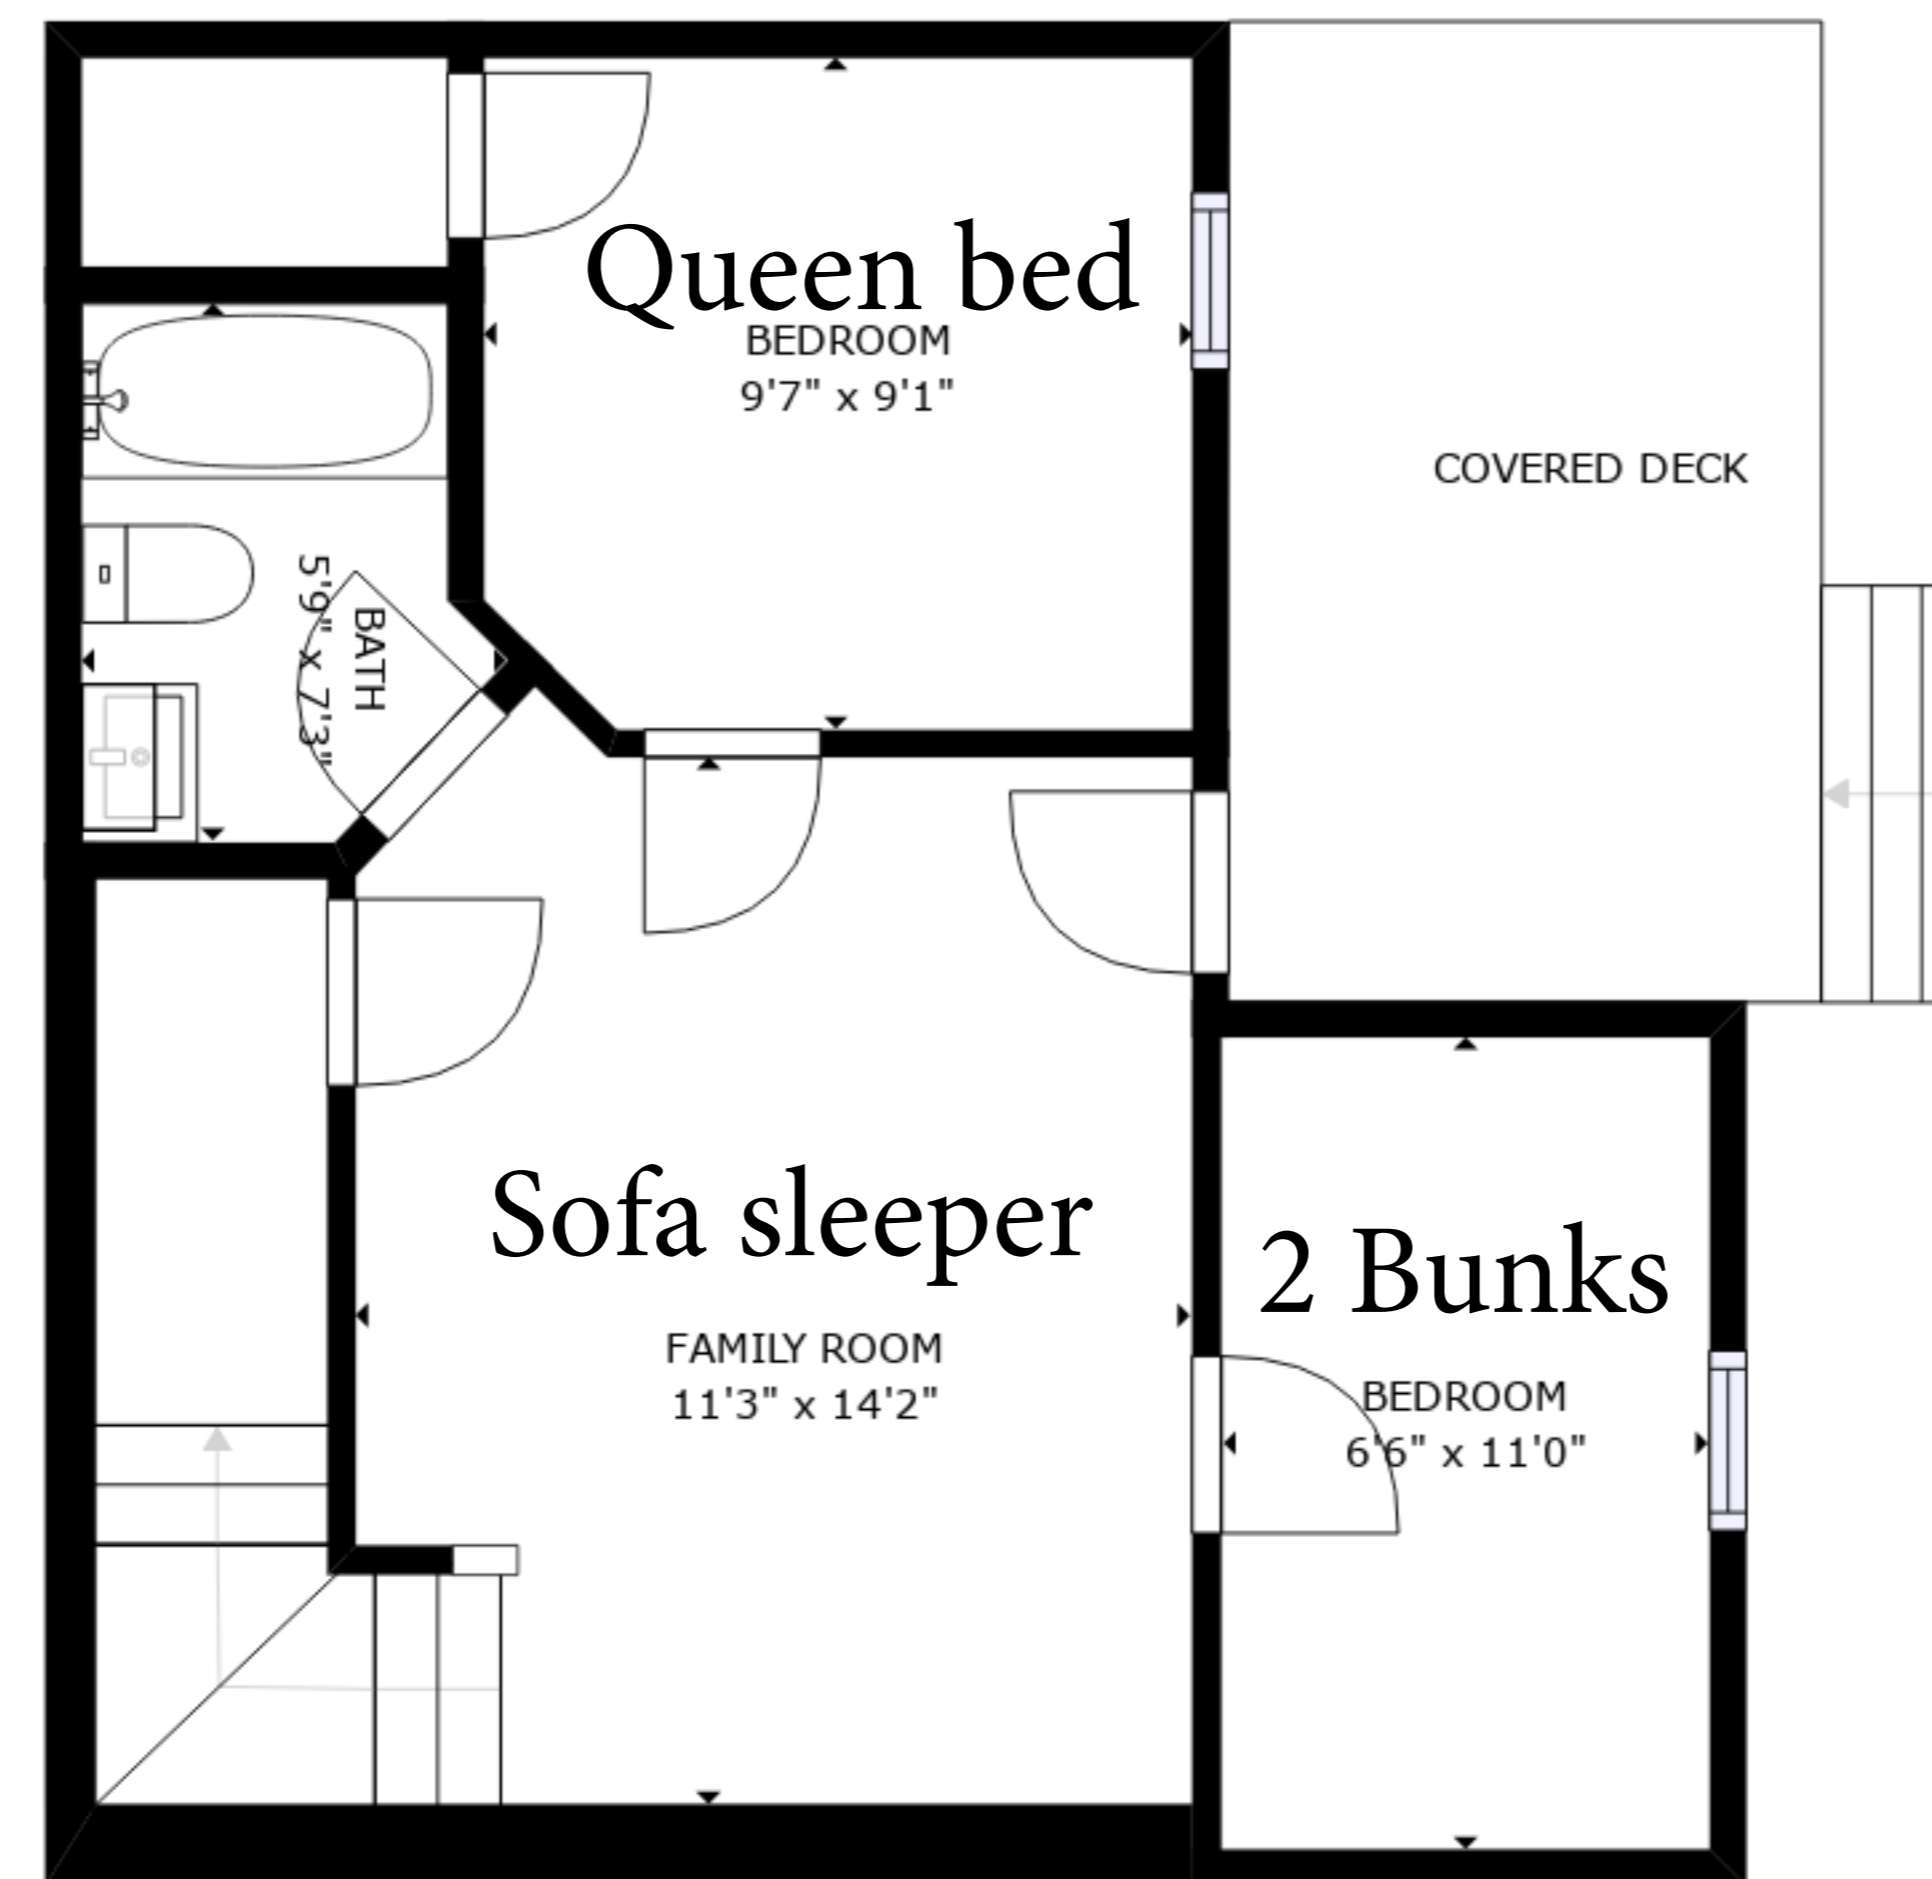

FLOOR 2

FLOOR 3

FLOOR 1

GROSS INTERNAL AREA
 FLOOR 1: 428 sq. ft, FLOOR 2: 521 sq. ft
 FLOOR 3: 389 sq. ft, EXCLUDED AREAS:
 DECK: 106 sq. ft, BALCONY: 88 sq. ft
 PORCH: 134 sq. ft
 TOTAL: 1338 sq. ft

SIZES AND DIMENSIONS ARE APPROXIMATE, ACTUAL MAY VARY.