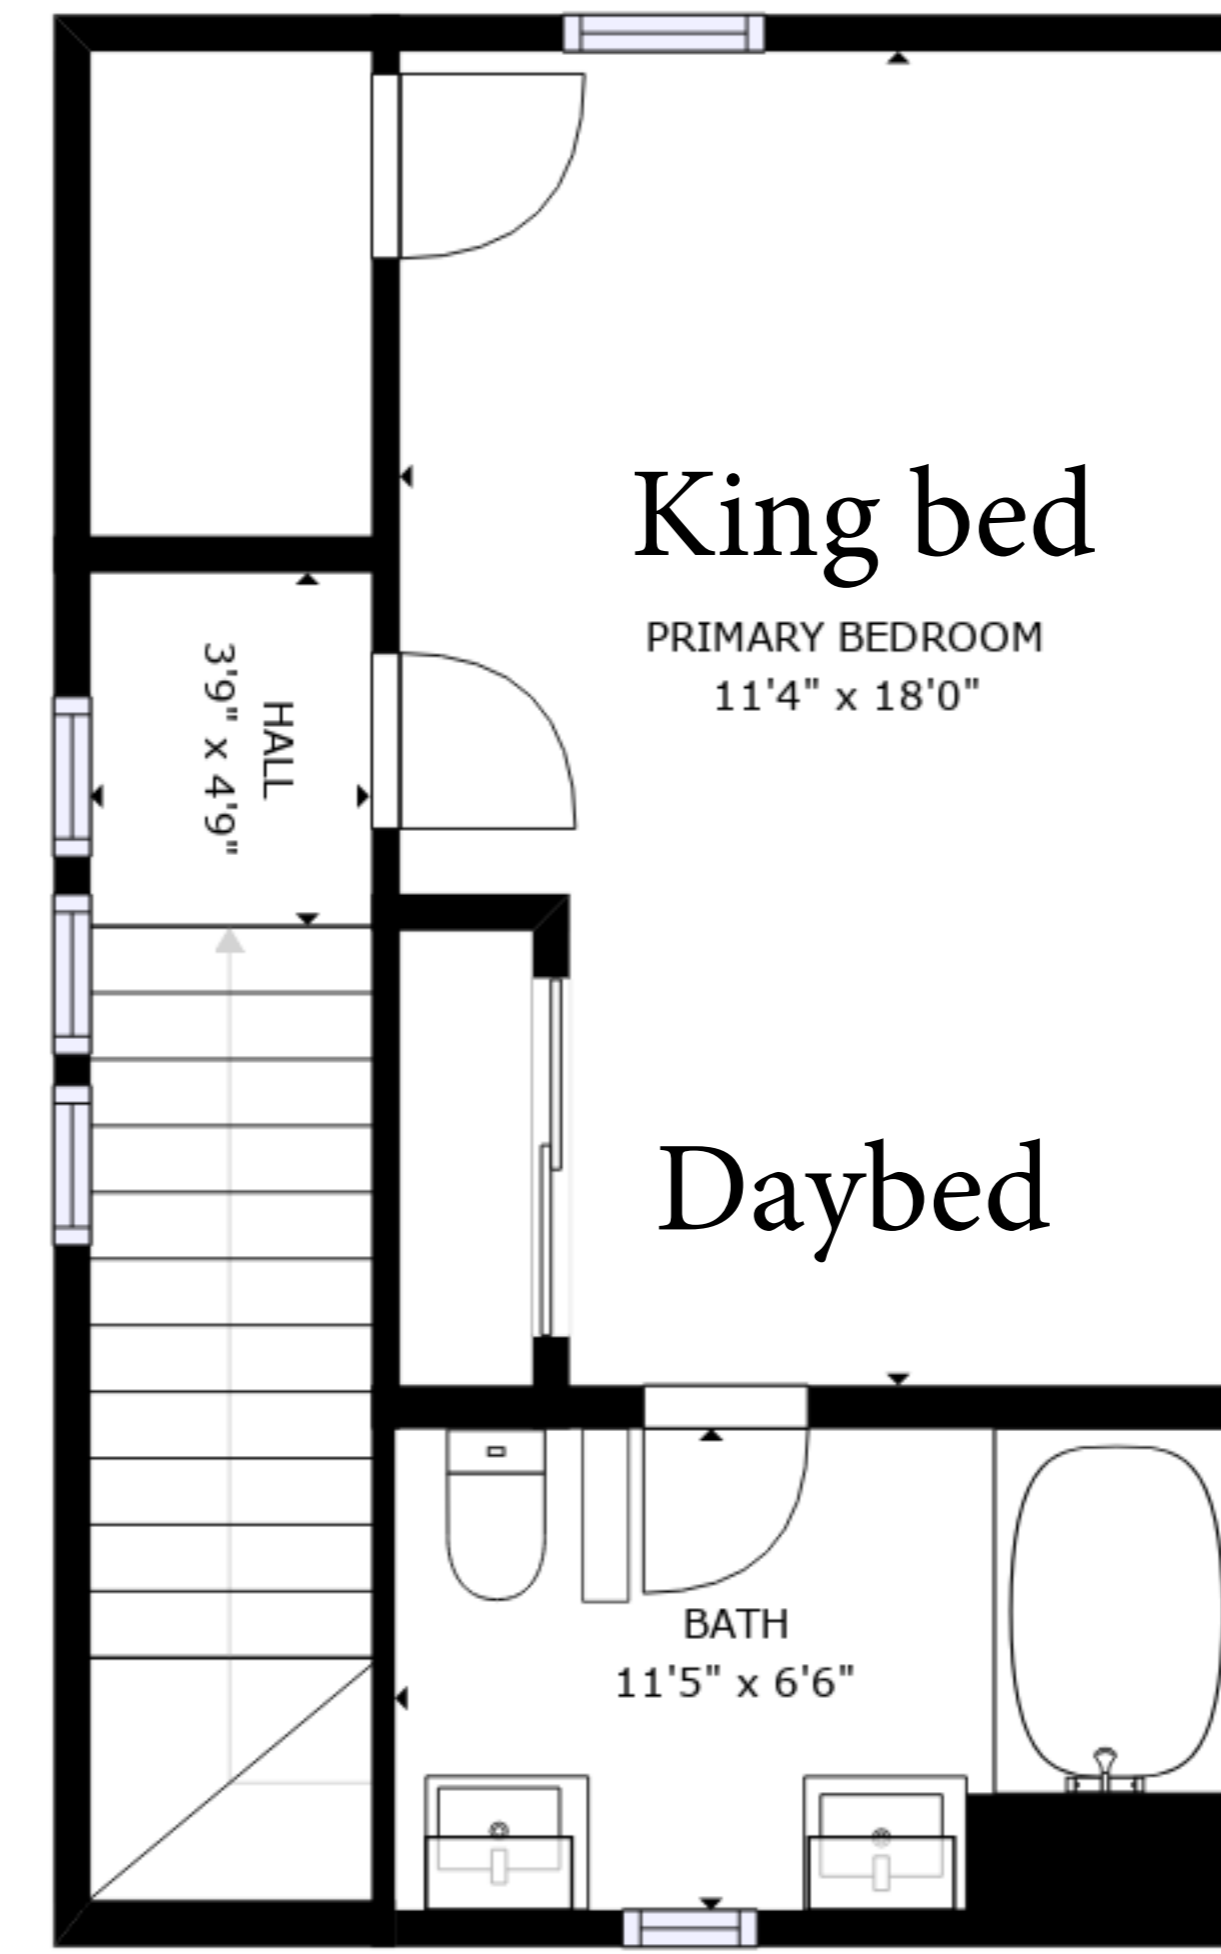

FLOOR 2

FLOOR 3

FLOOR 1

GROSS INTERNAL AREA
 FLOOR 1: 428 sq. ft, FLOOR 2: 521 sq. ft
 FLOOR 3: 389 sq. ft, EXCLUDED AREAS:
 DECK: 106 sq. ft, BALCONY: 88 sq. ft
 PORCH: 134 sq. ft
 TOTAL: 1338 sq. ft

SIZES AND DIMENSIONS ARE APPROXIMATE, ACTUAL MAY VARY.