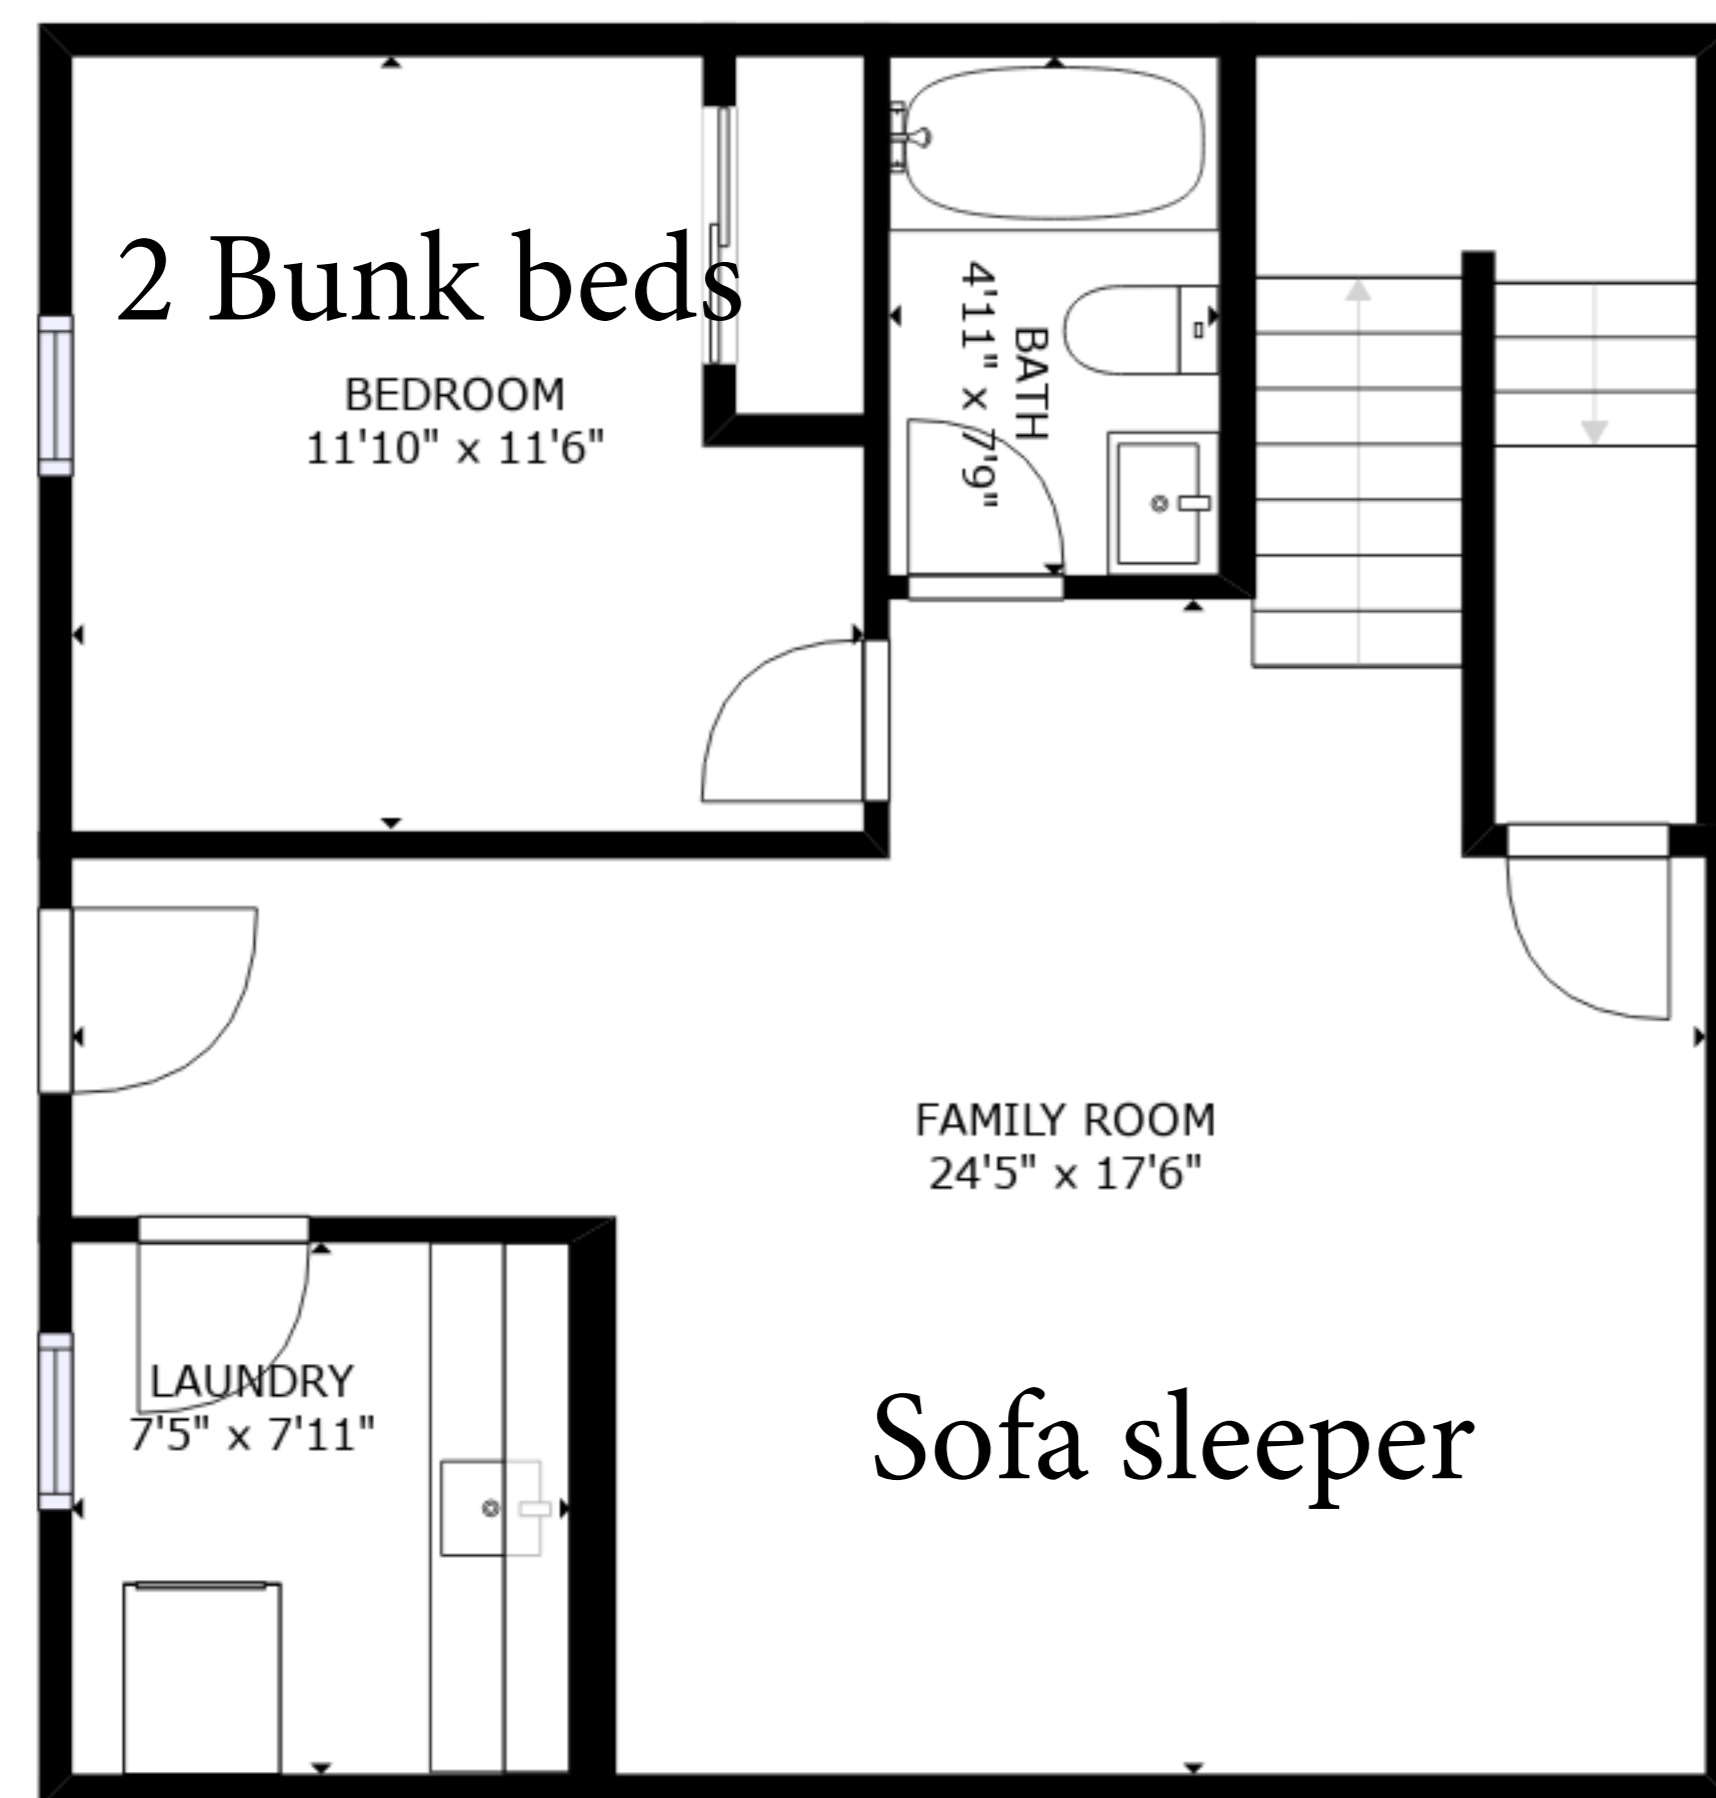

FLOOR 3

FLOOR 1

FLOOR 2

Carriage house has 2 Queen beds

GROSS INTERNAL AREA  
FLOOR 1: 623 sq. ft, FLOOR 2: 1122 sq. ft  
FLOOR 3: 680 sq. ft, EXCLUDED AREAS:  
BALCONY: 277 sq. ft, PORCH: 35 sq. ft  
TOTAL: 2426 sq. ft

SIZES AND DIMENSIONS ARE APPROXIMATE, ACTUAL MAY VARY.