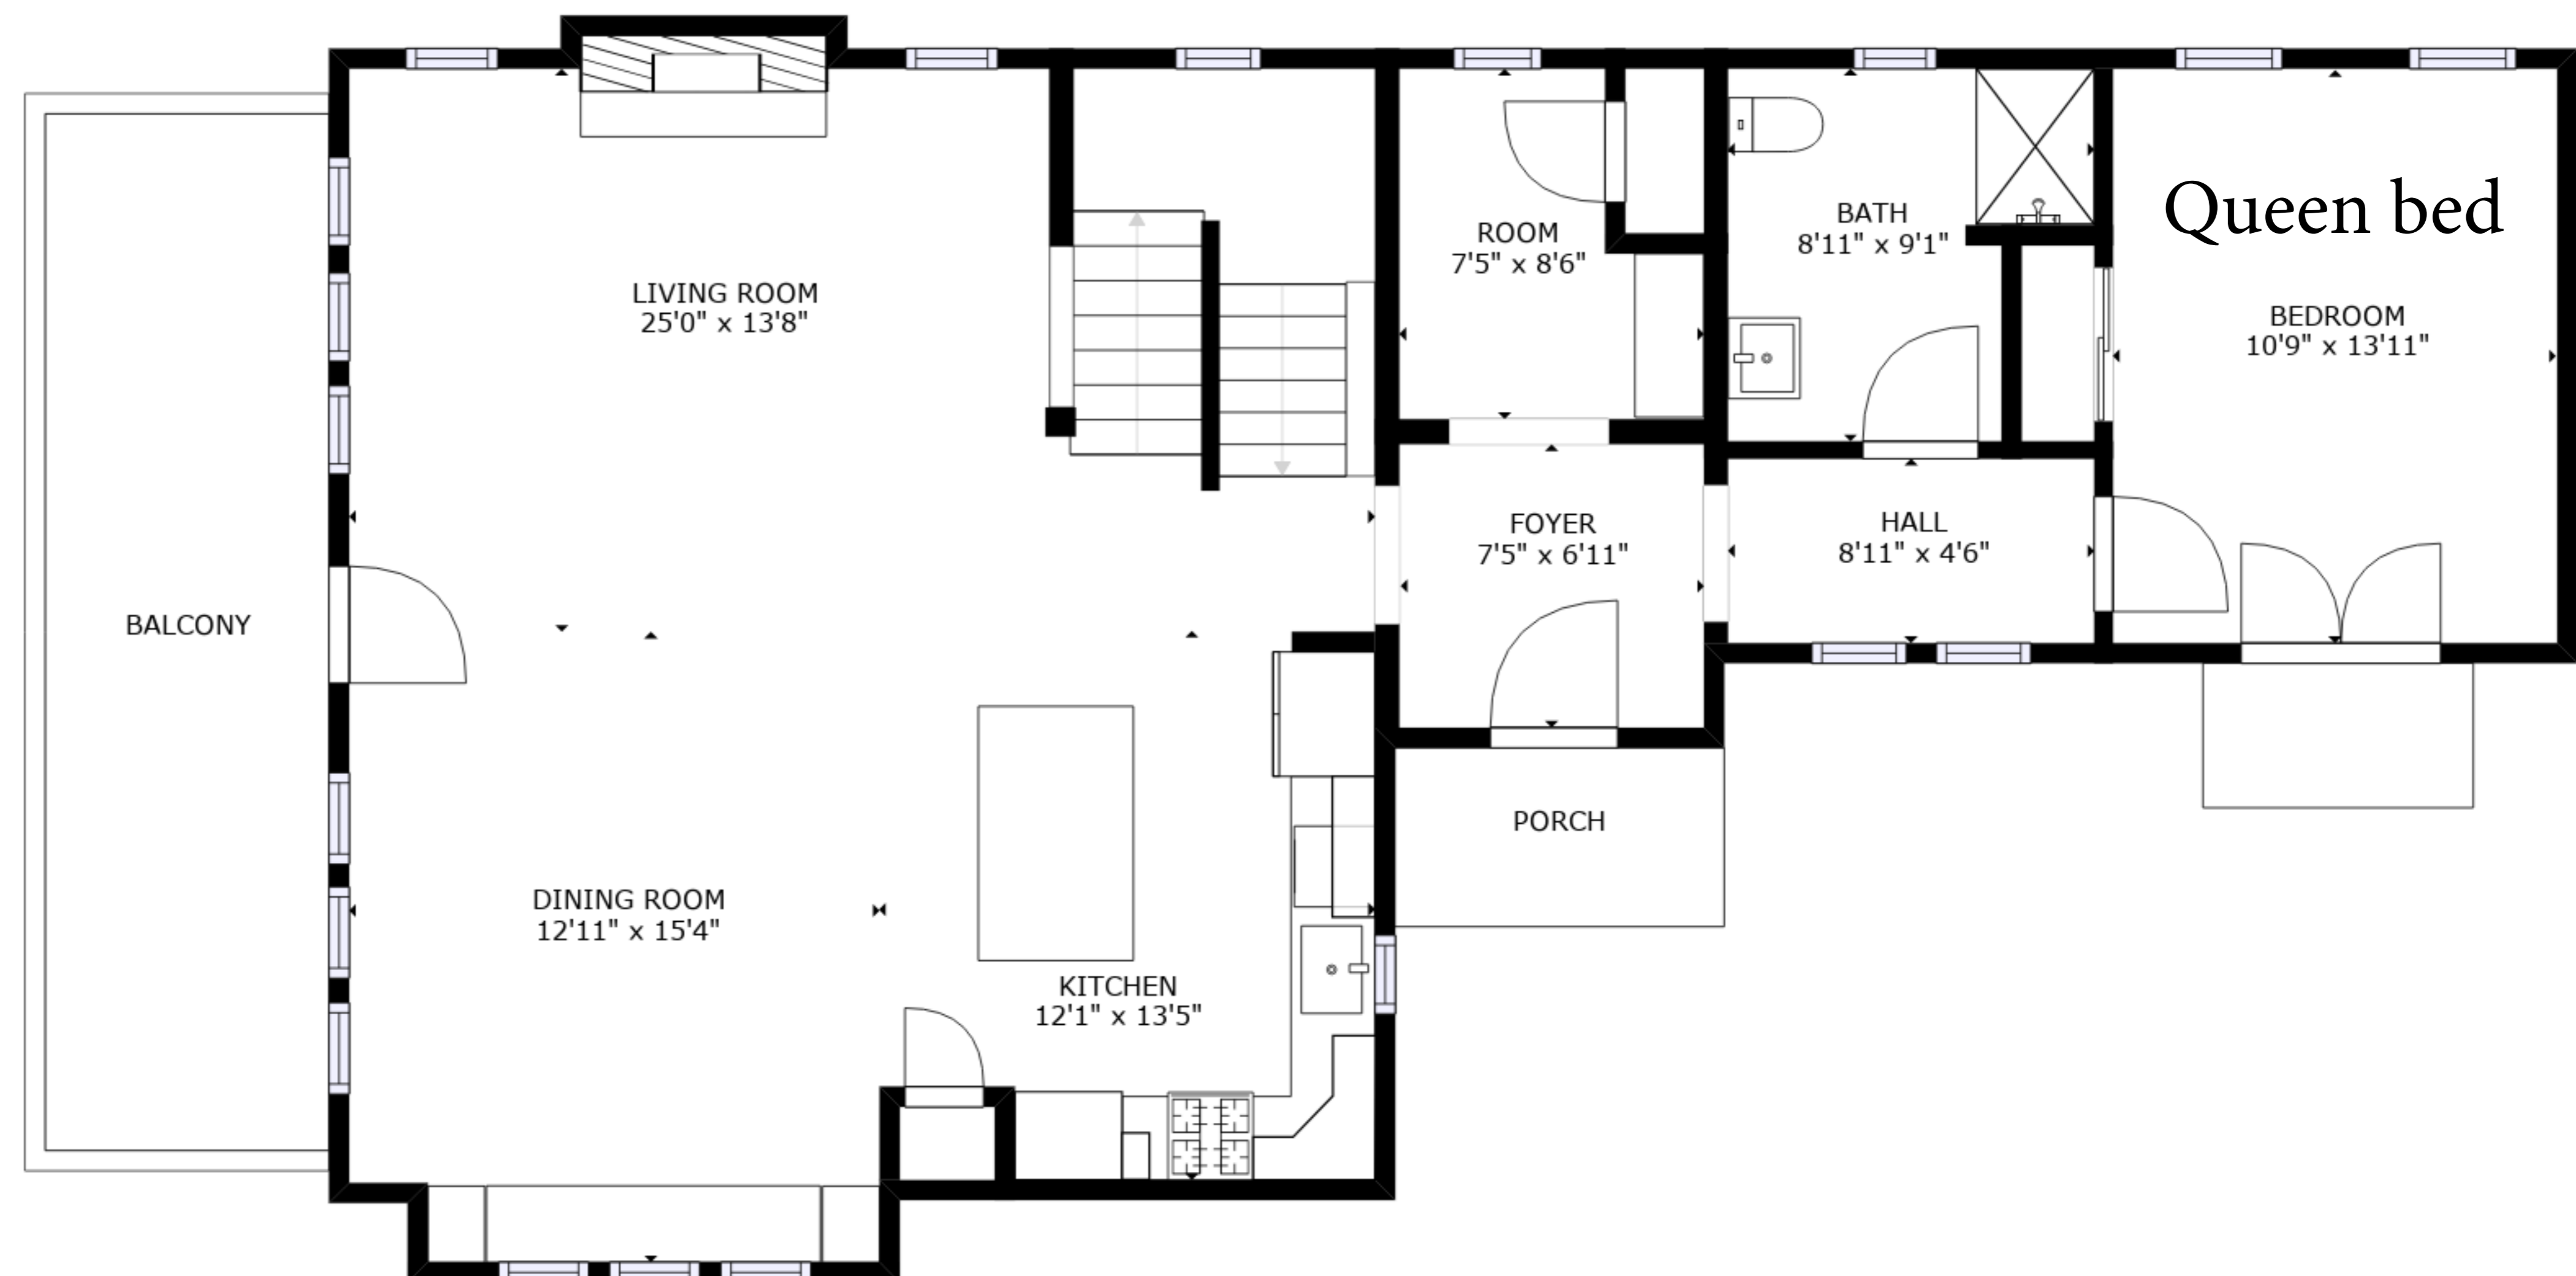

FLOOR 3

FLOOR 1

FLOOR 2

Carriage house has 2 Queen beds

GROSS INTERNAL AREA  
FLOOR 1: 623 sq. ft, FLOOR 2: 1122 sq. ft  
FLOOR 3: 680 sq. ft, EXCLUDED AREAS:  
BALCONY: 277 sq. ft, PORCH: 35 sq. ft  
TOTAL: 2426 sq. ft

SIZES AND DIMENSIONS ARE APPROXIMATE, ACTUAL MAY VARY.