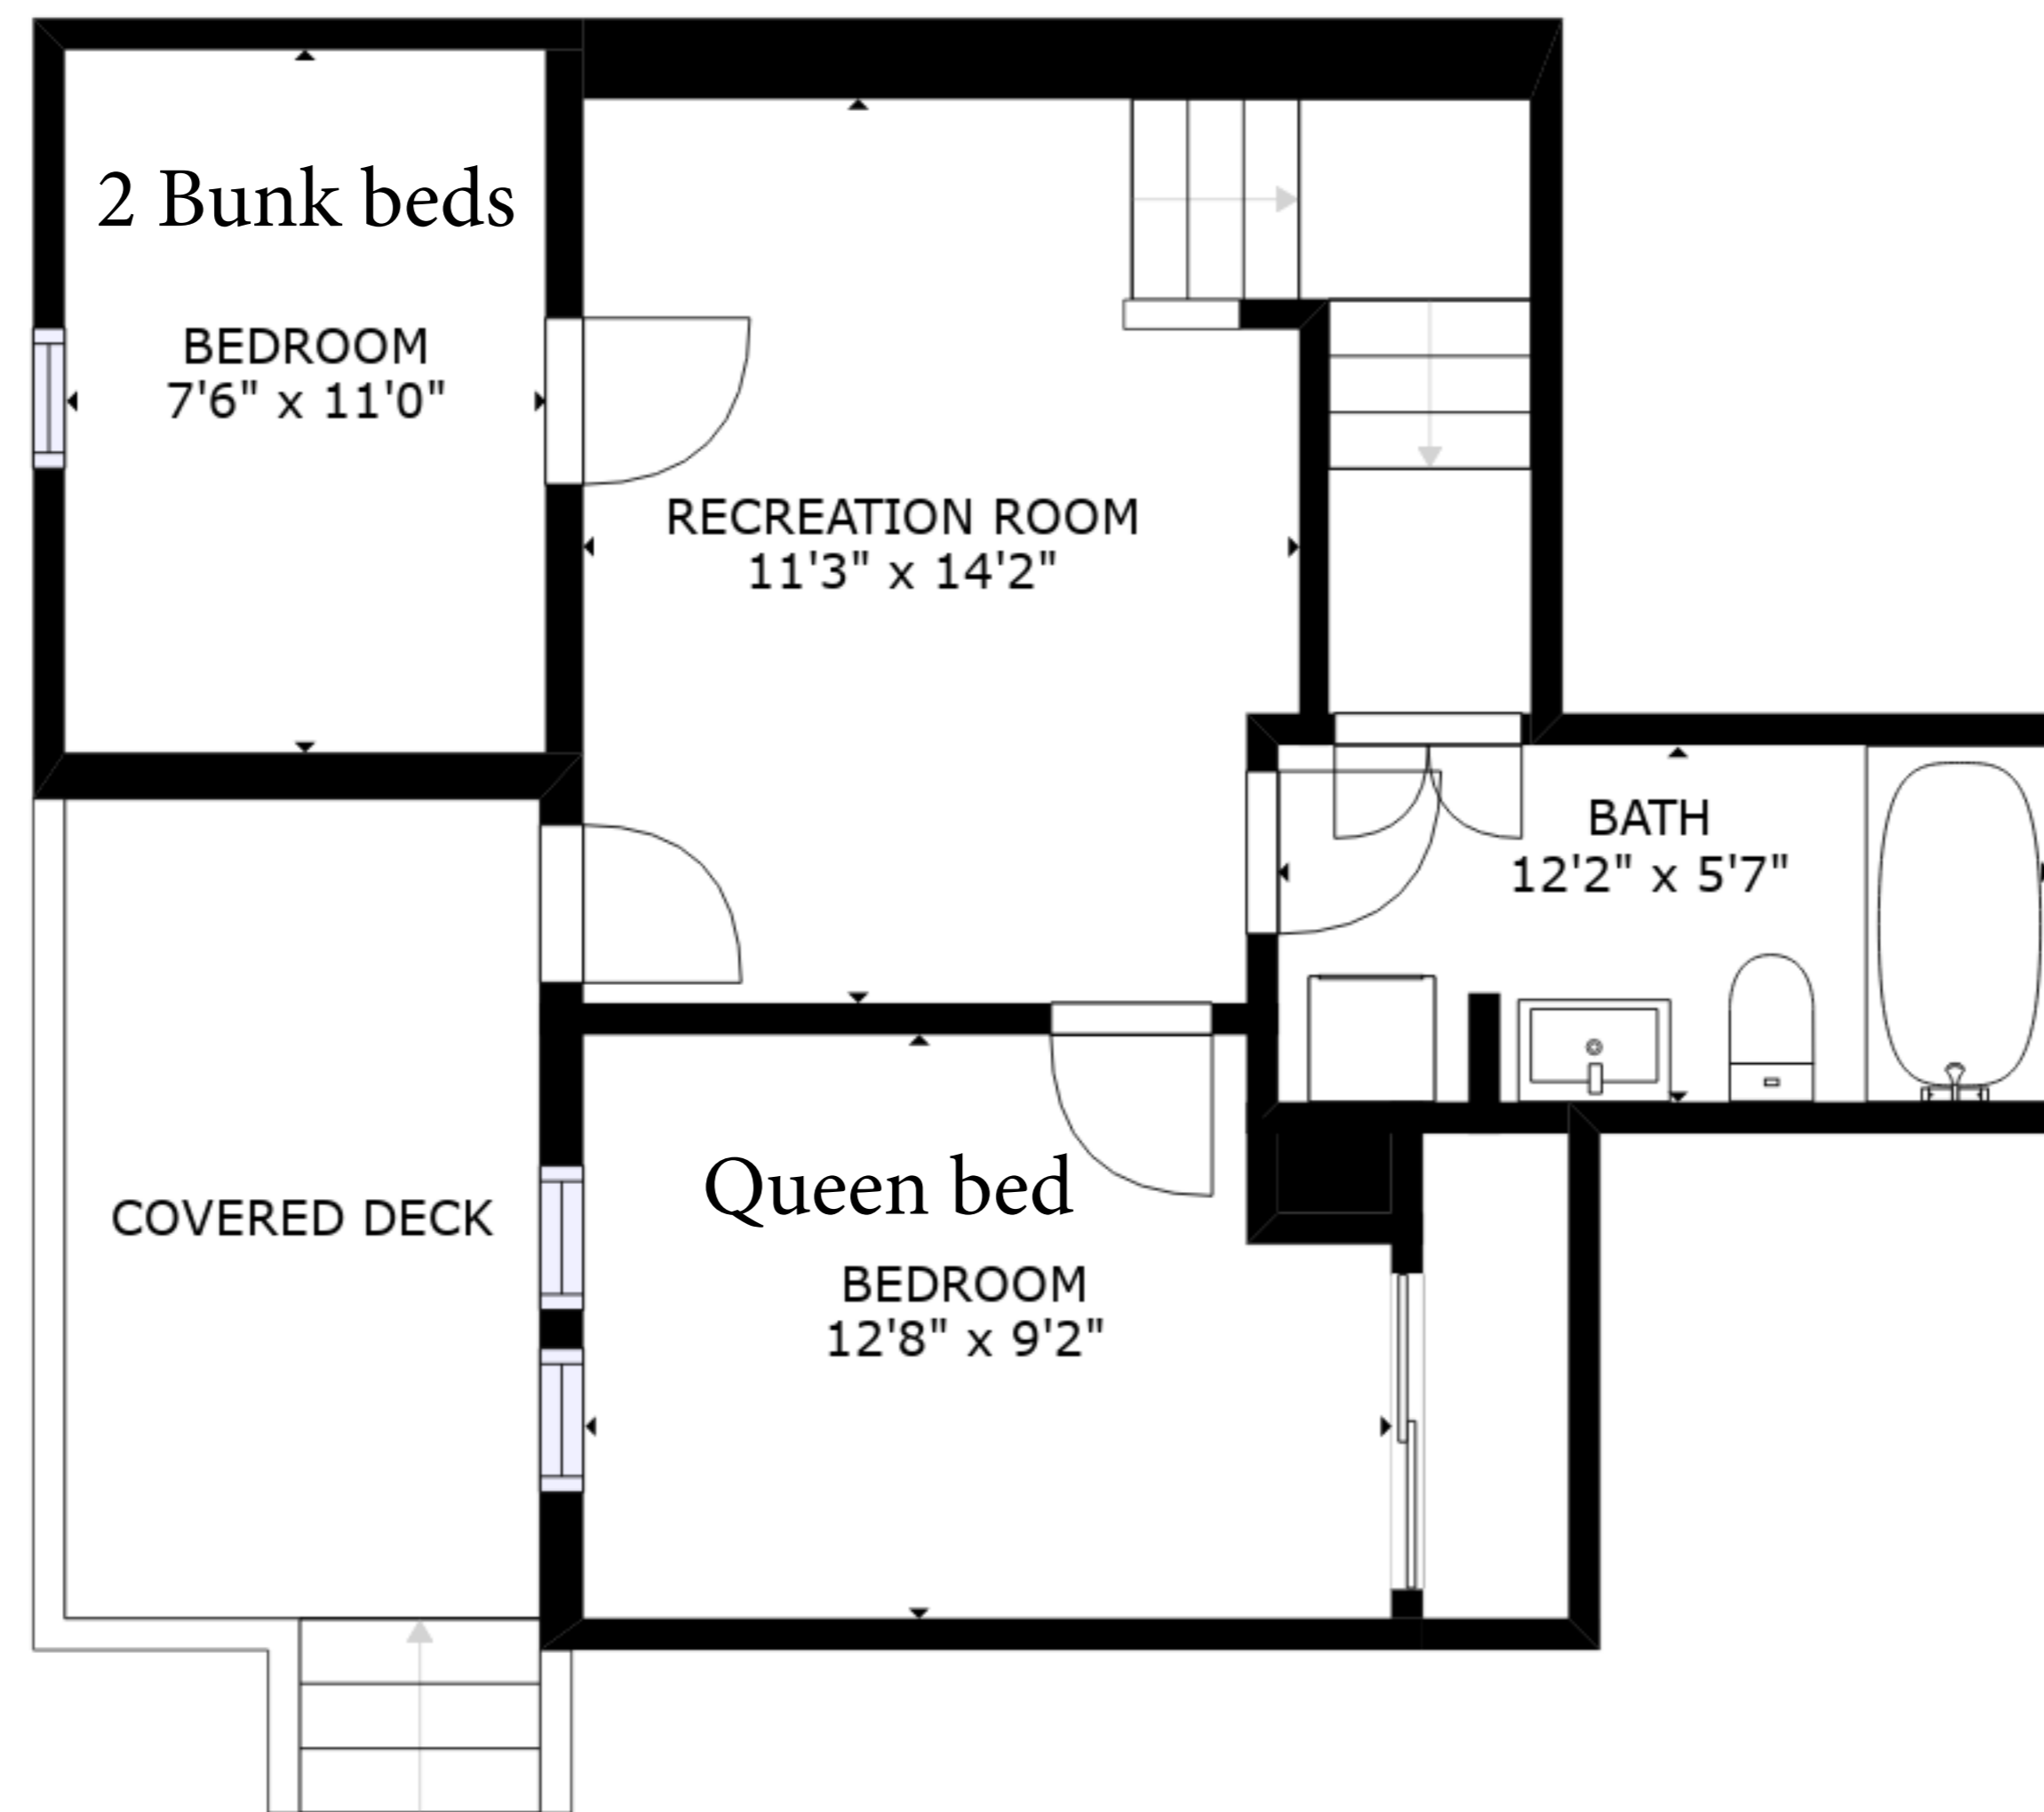

FLOOR 2

FLOOR 3

FLOOR 1

GROSS INTERNAL AREA  
 FLOOR 1: 495 sq. ft, FLOOR 2: 543 sq. ft  
 FLOOR 3: 392 sq. ft, EXCLUDED AREAS:  
 DECK: 199 sq. ft  
 TOTAL: 1431 sq. ft

SIZES AND DIMENSIONS ARE APPROXIMATE, ACTUAL MAY VARY.