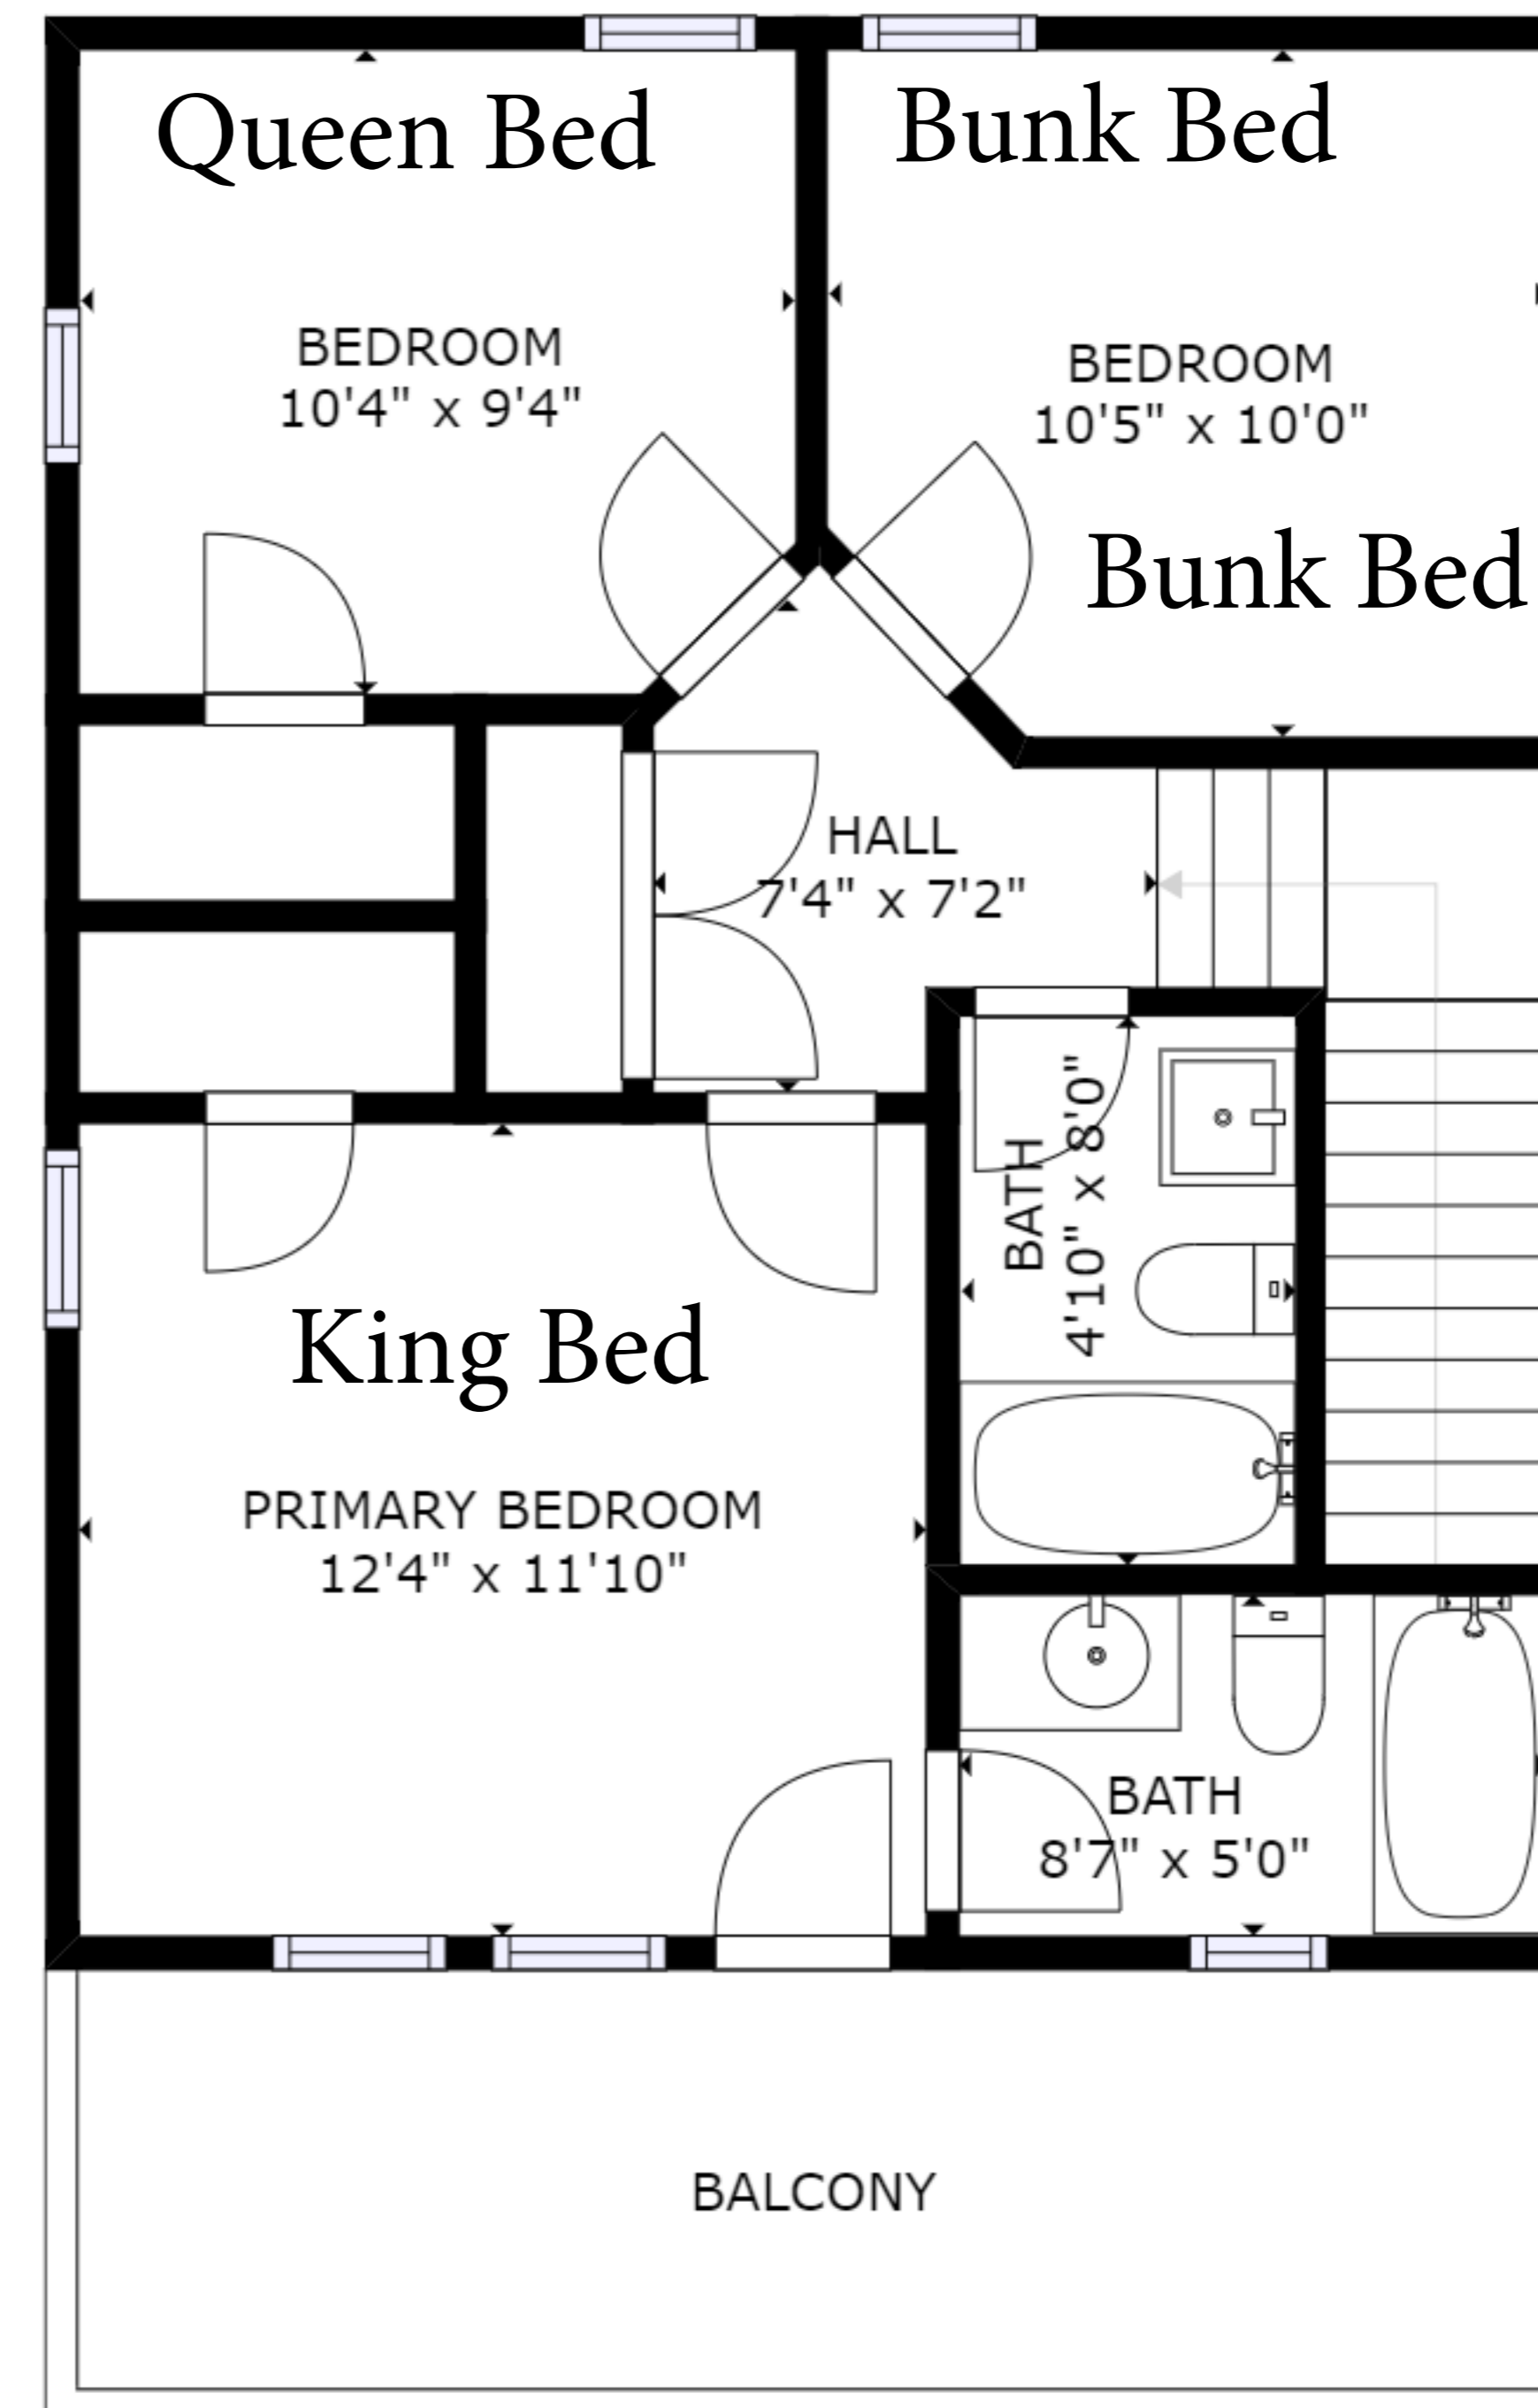

FLOOR 1

FLOOR 2

GROSS INTERNAL AREA
 FLOOR 1: 842 sq. ft, FLOOR 2: 586 sq. ft
 EXCLUDED AREAS: , DECK: 31 sq. ft
 TOTAL: 1428 sq. ft
 SIZES AND DIMENSIONS ARE APPROXIMATE, ACTUAL MAY VARY.