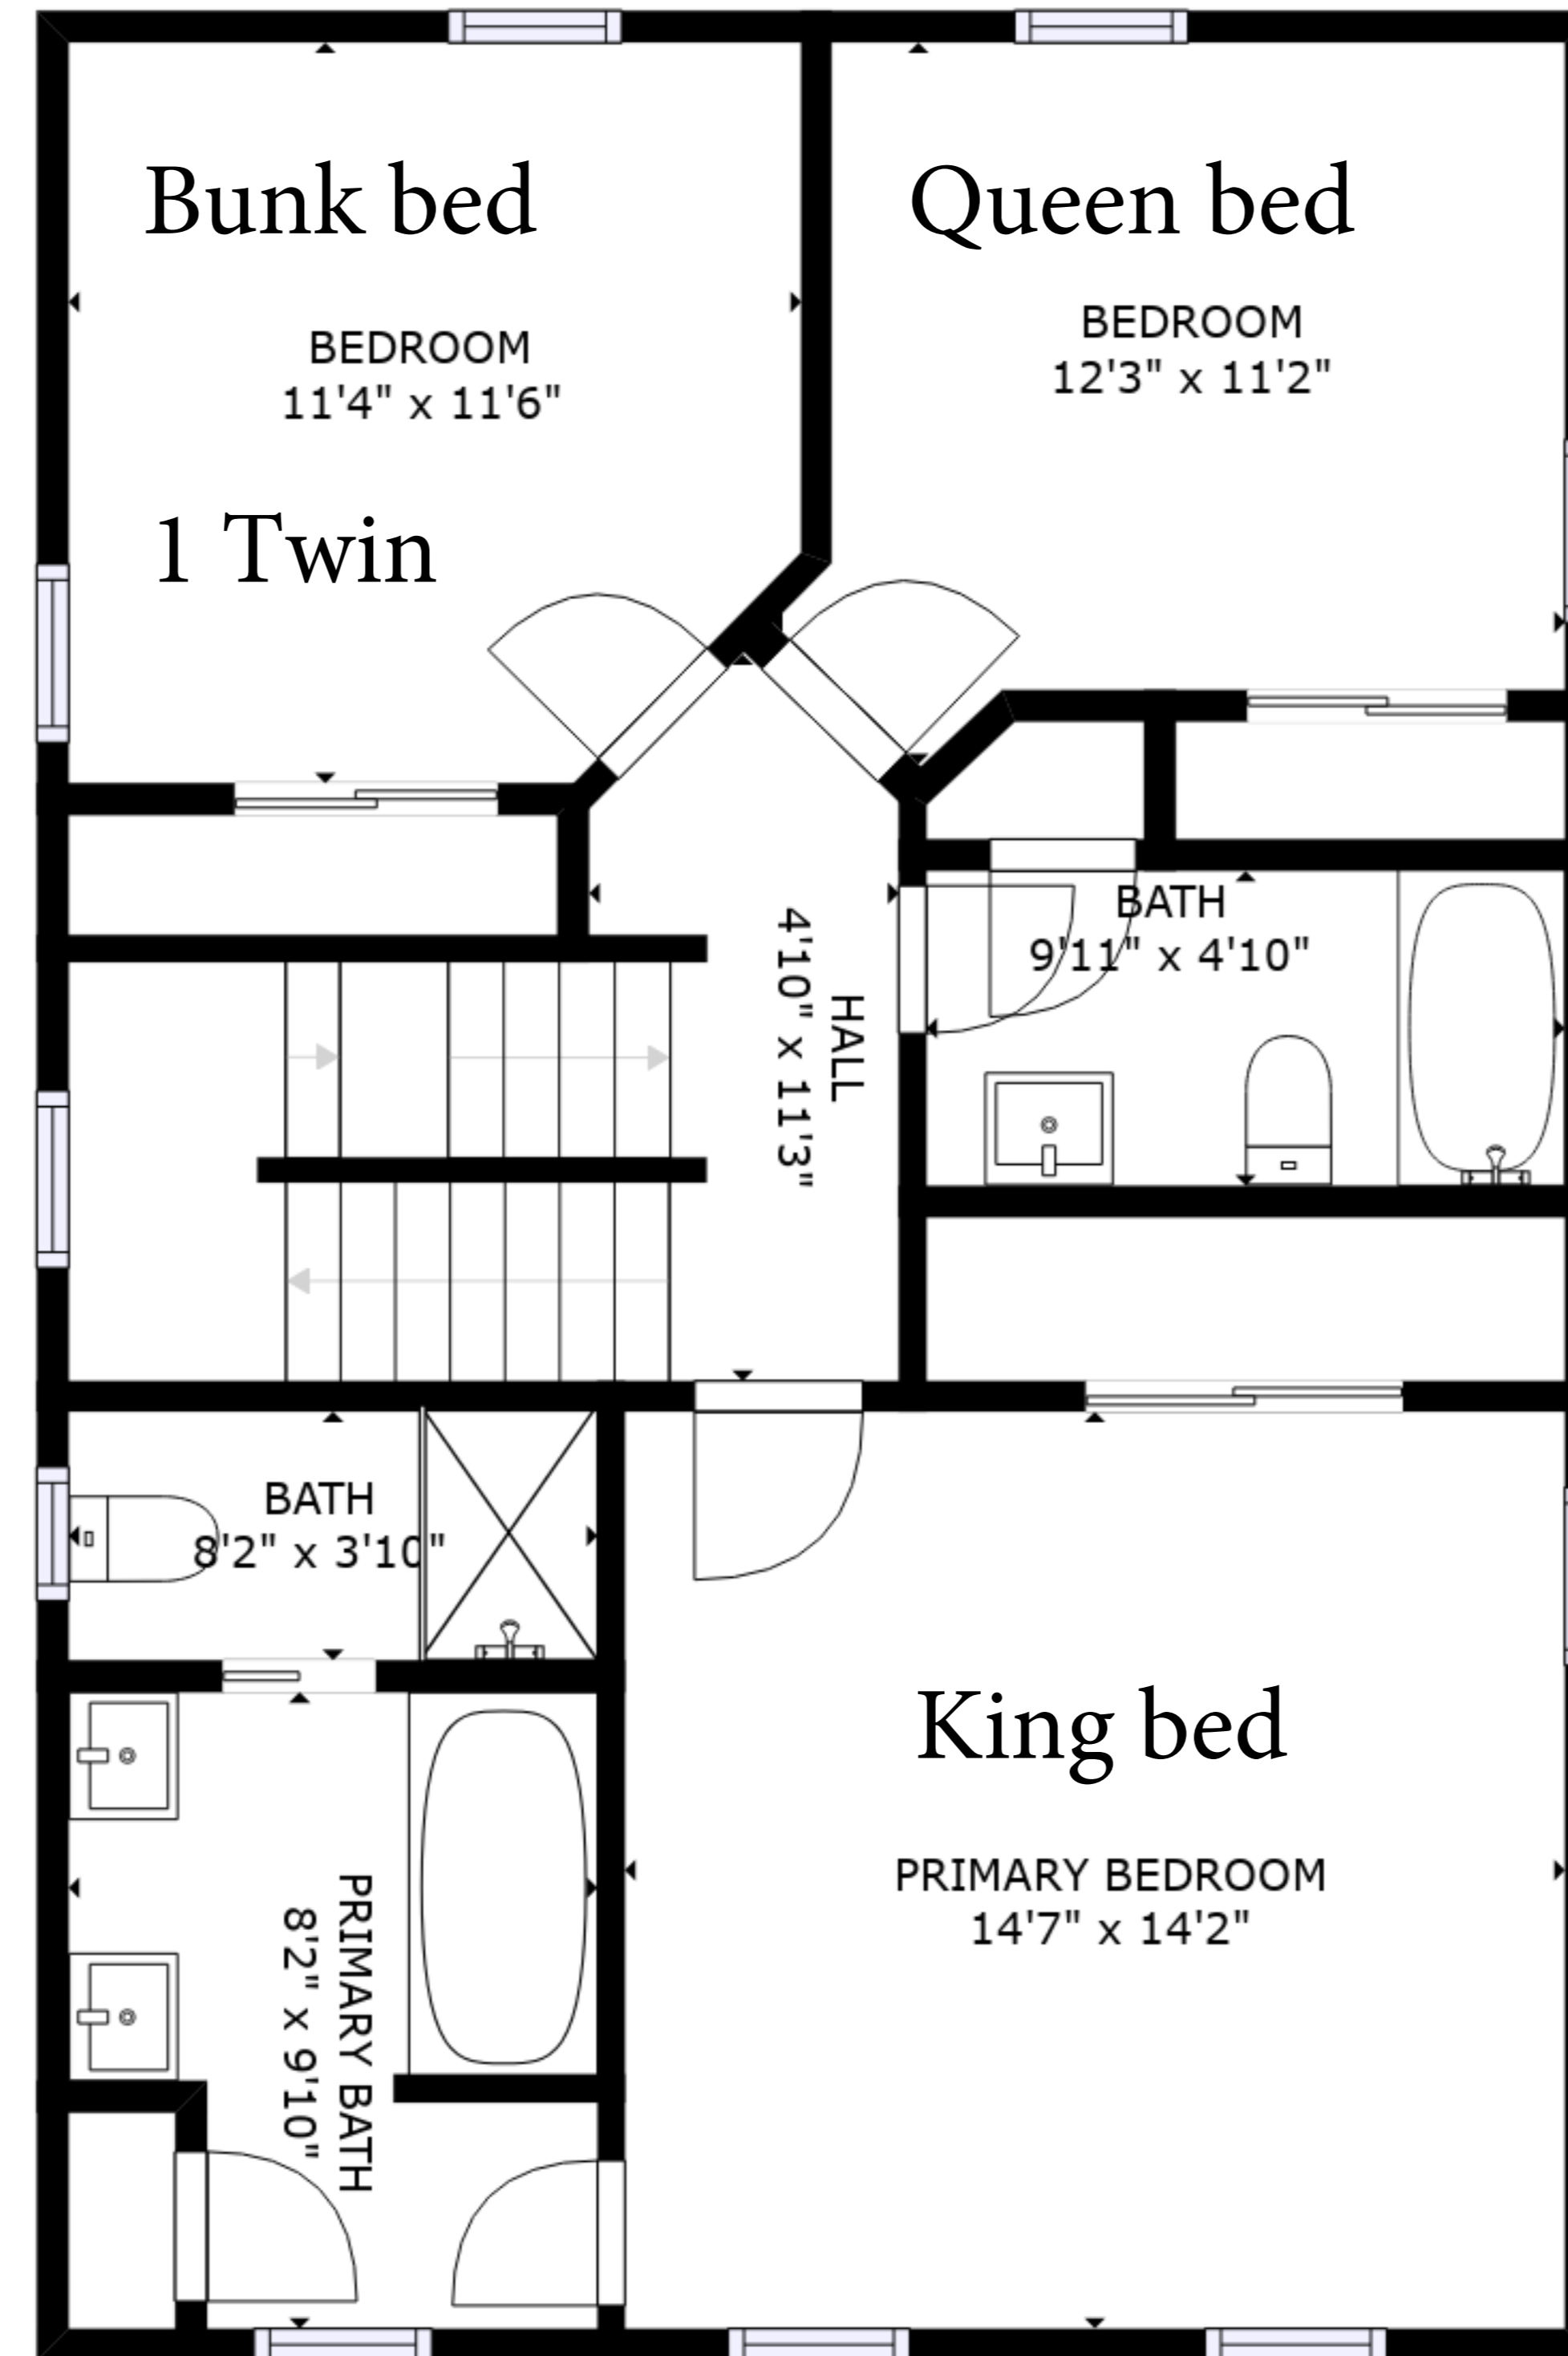

FLOOR 1

FLOOR 2

FLOOR 3

Carriage house has a Queen bed and sofa sleeper

GROSS INTERNAL AREA  
 FLOOR 1: 925 sq. ft, FLOOR 2: 819 sq. ft  
 FLOOR 3: 507 sq. ft, EXCLUDED AREAS:  
 PORCH: 157 sq. ft, REDUCED HEADROOM BELOW 1.5M: 17 sq. ft  
 TOTAL: 2252 sq. ft  
 SIZES AND DIMENSIONS ARE APPROXIMATE, ACTUAL MAY VARY.