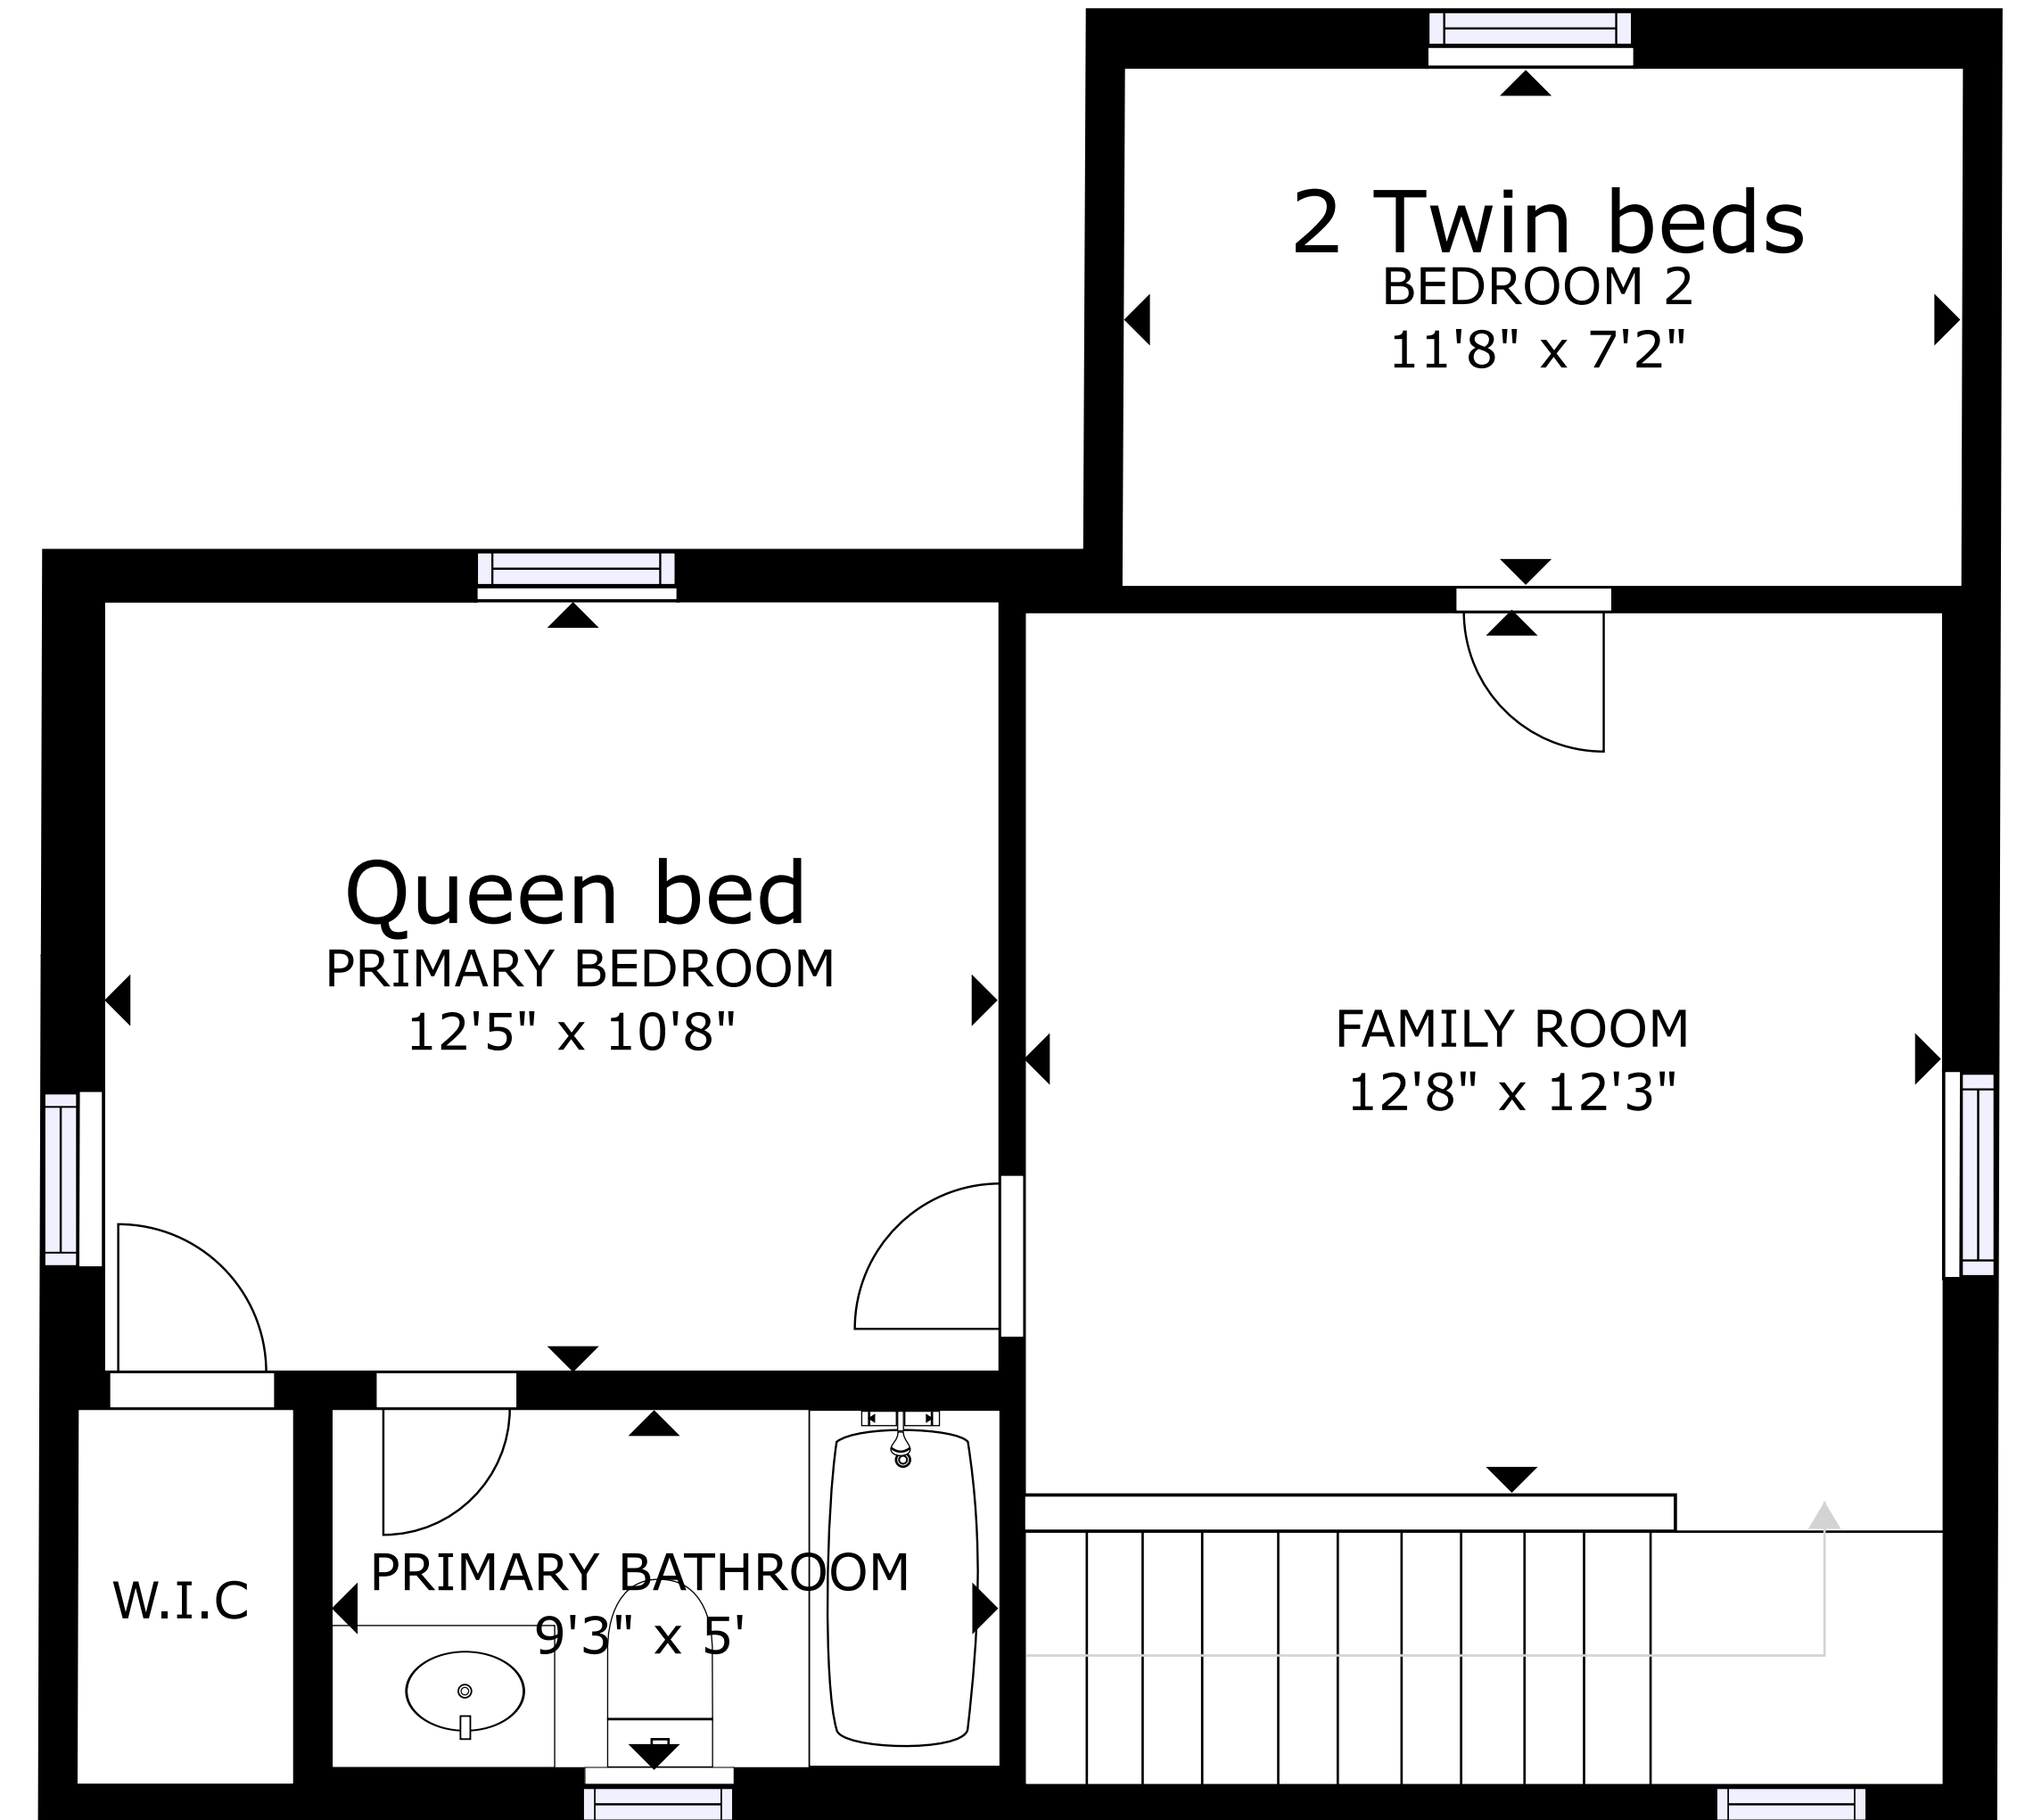

FLOOR 1

FLOOR 2

GROSS INTERNAL AREA  
 FLOOR 1: 843 sq ft, FLOOR 2: 515 sq ft  
 TOTAL: 1358 sq ft

SIZES AND DIMENSIONS ARE APPROXIMATE, ACTUAL MAY VARY.