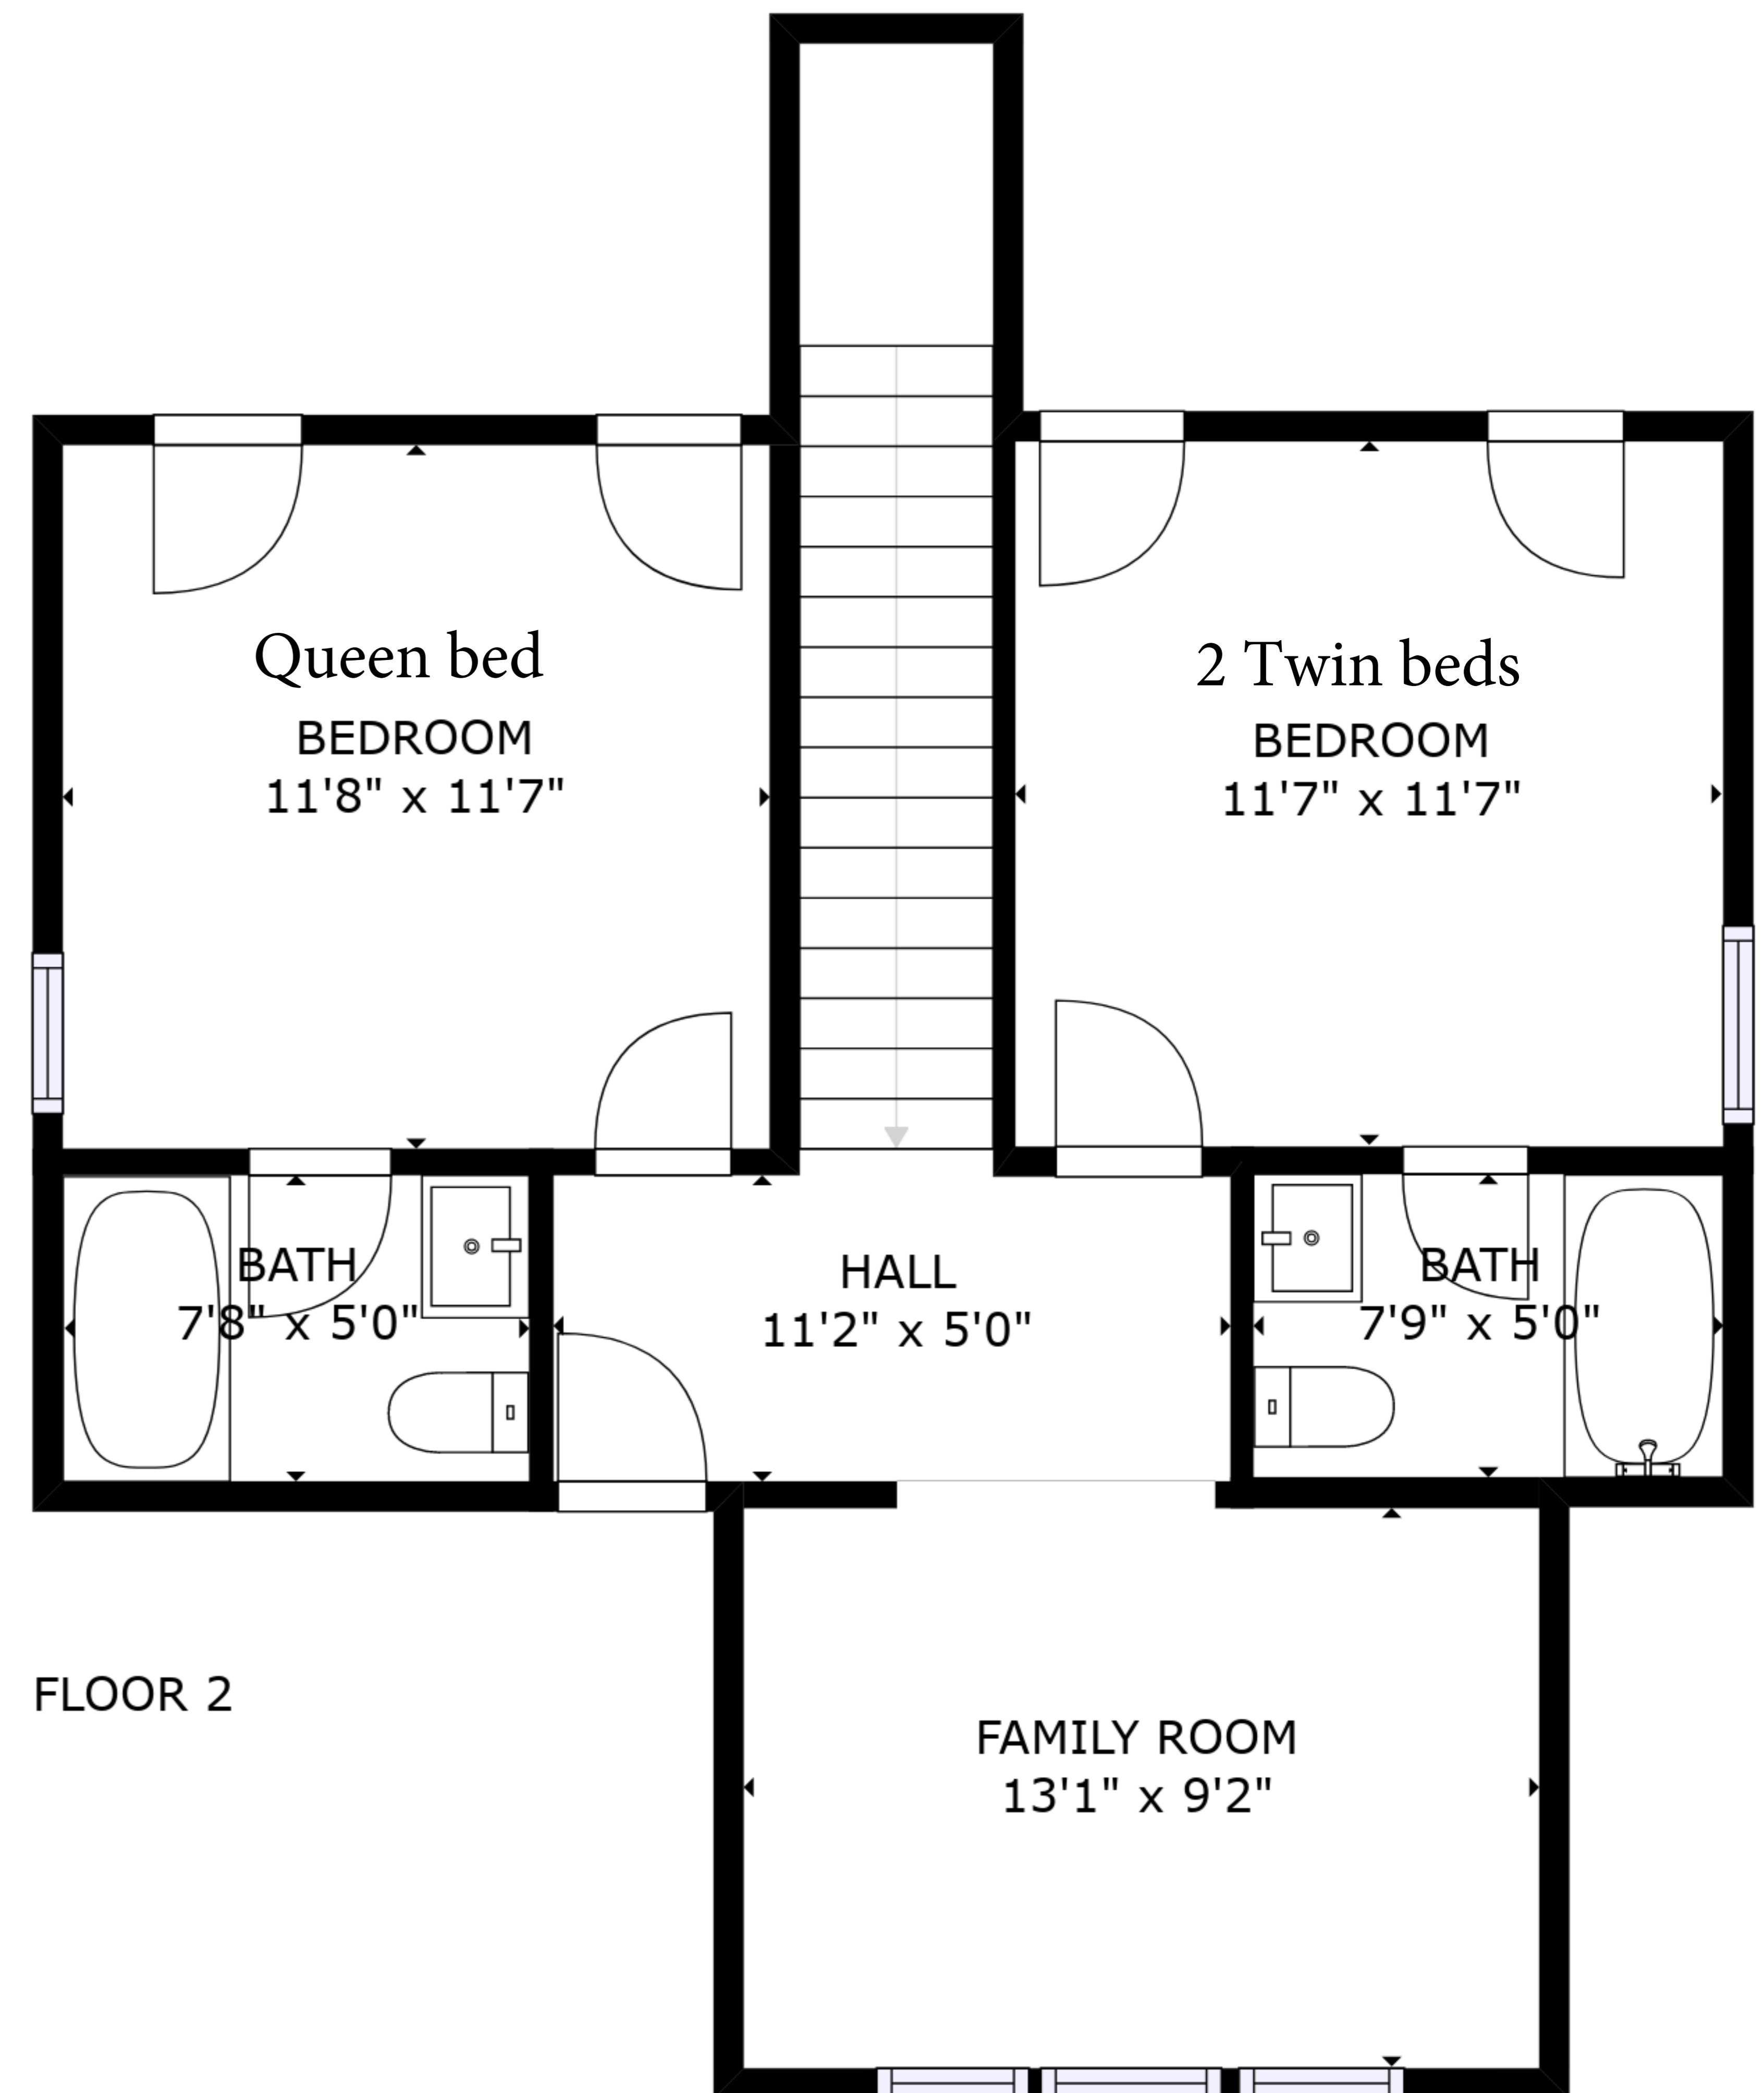

FLOOR 1

FLOOR 2

GROSS INTERNAL AREA  
 FLOOR 1: 932 sq. ft, FLOOR 2: 598 sq. ft  
 TOTAL: 1529 sq. ft

SIZES AND DIMENSIONS ARE APPROXIMATE, ACTUAL MAY VARY.