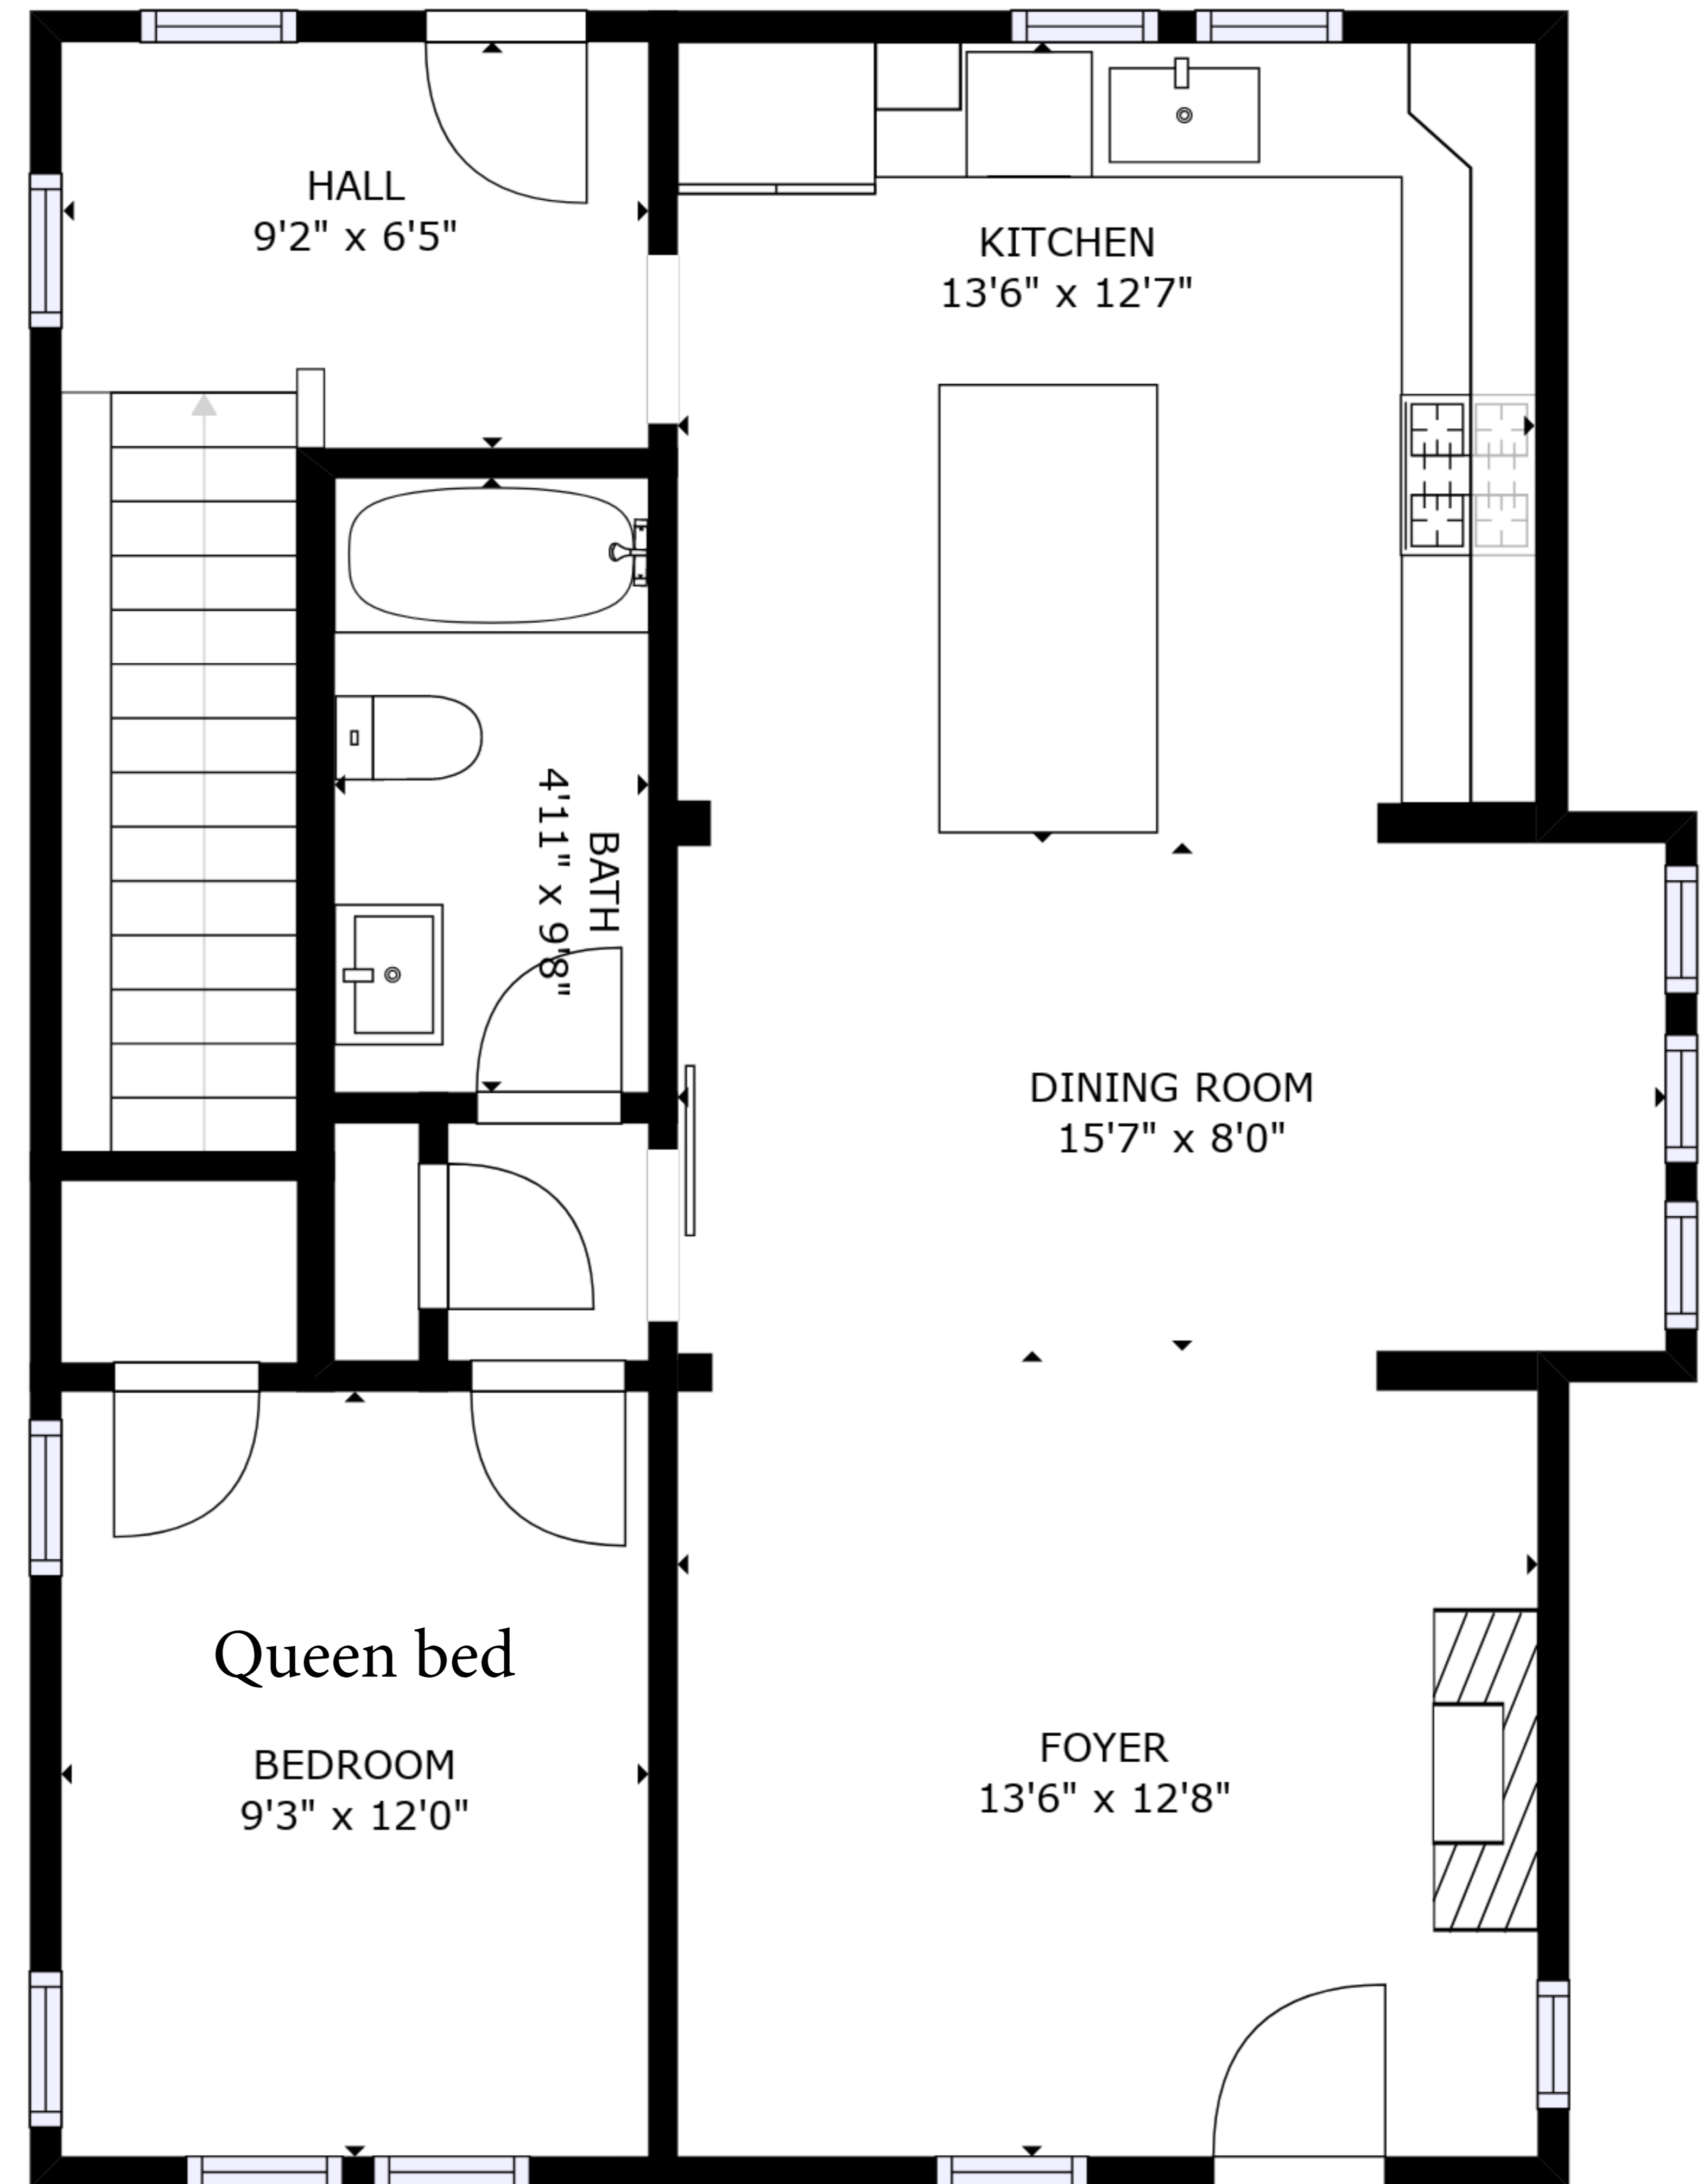

FLOOR 1

FLOOR 2

GROSS INTERNAL AREA
 FLOOR 1: 708 sq. ft, FLOOR 2: 789 sq. ft
 TOTAL: 1497 sq. ft
 SIZES AND DIMENSIONS ARE APPROXIMATE, ACTUAL MAY VARY.