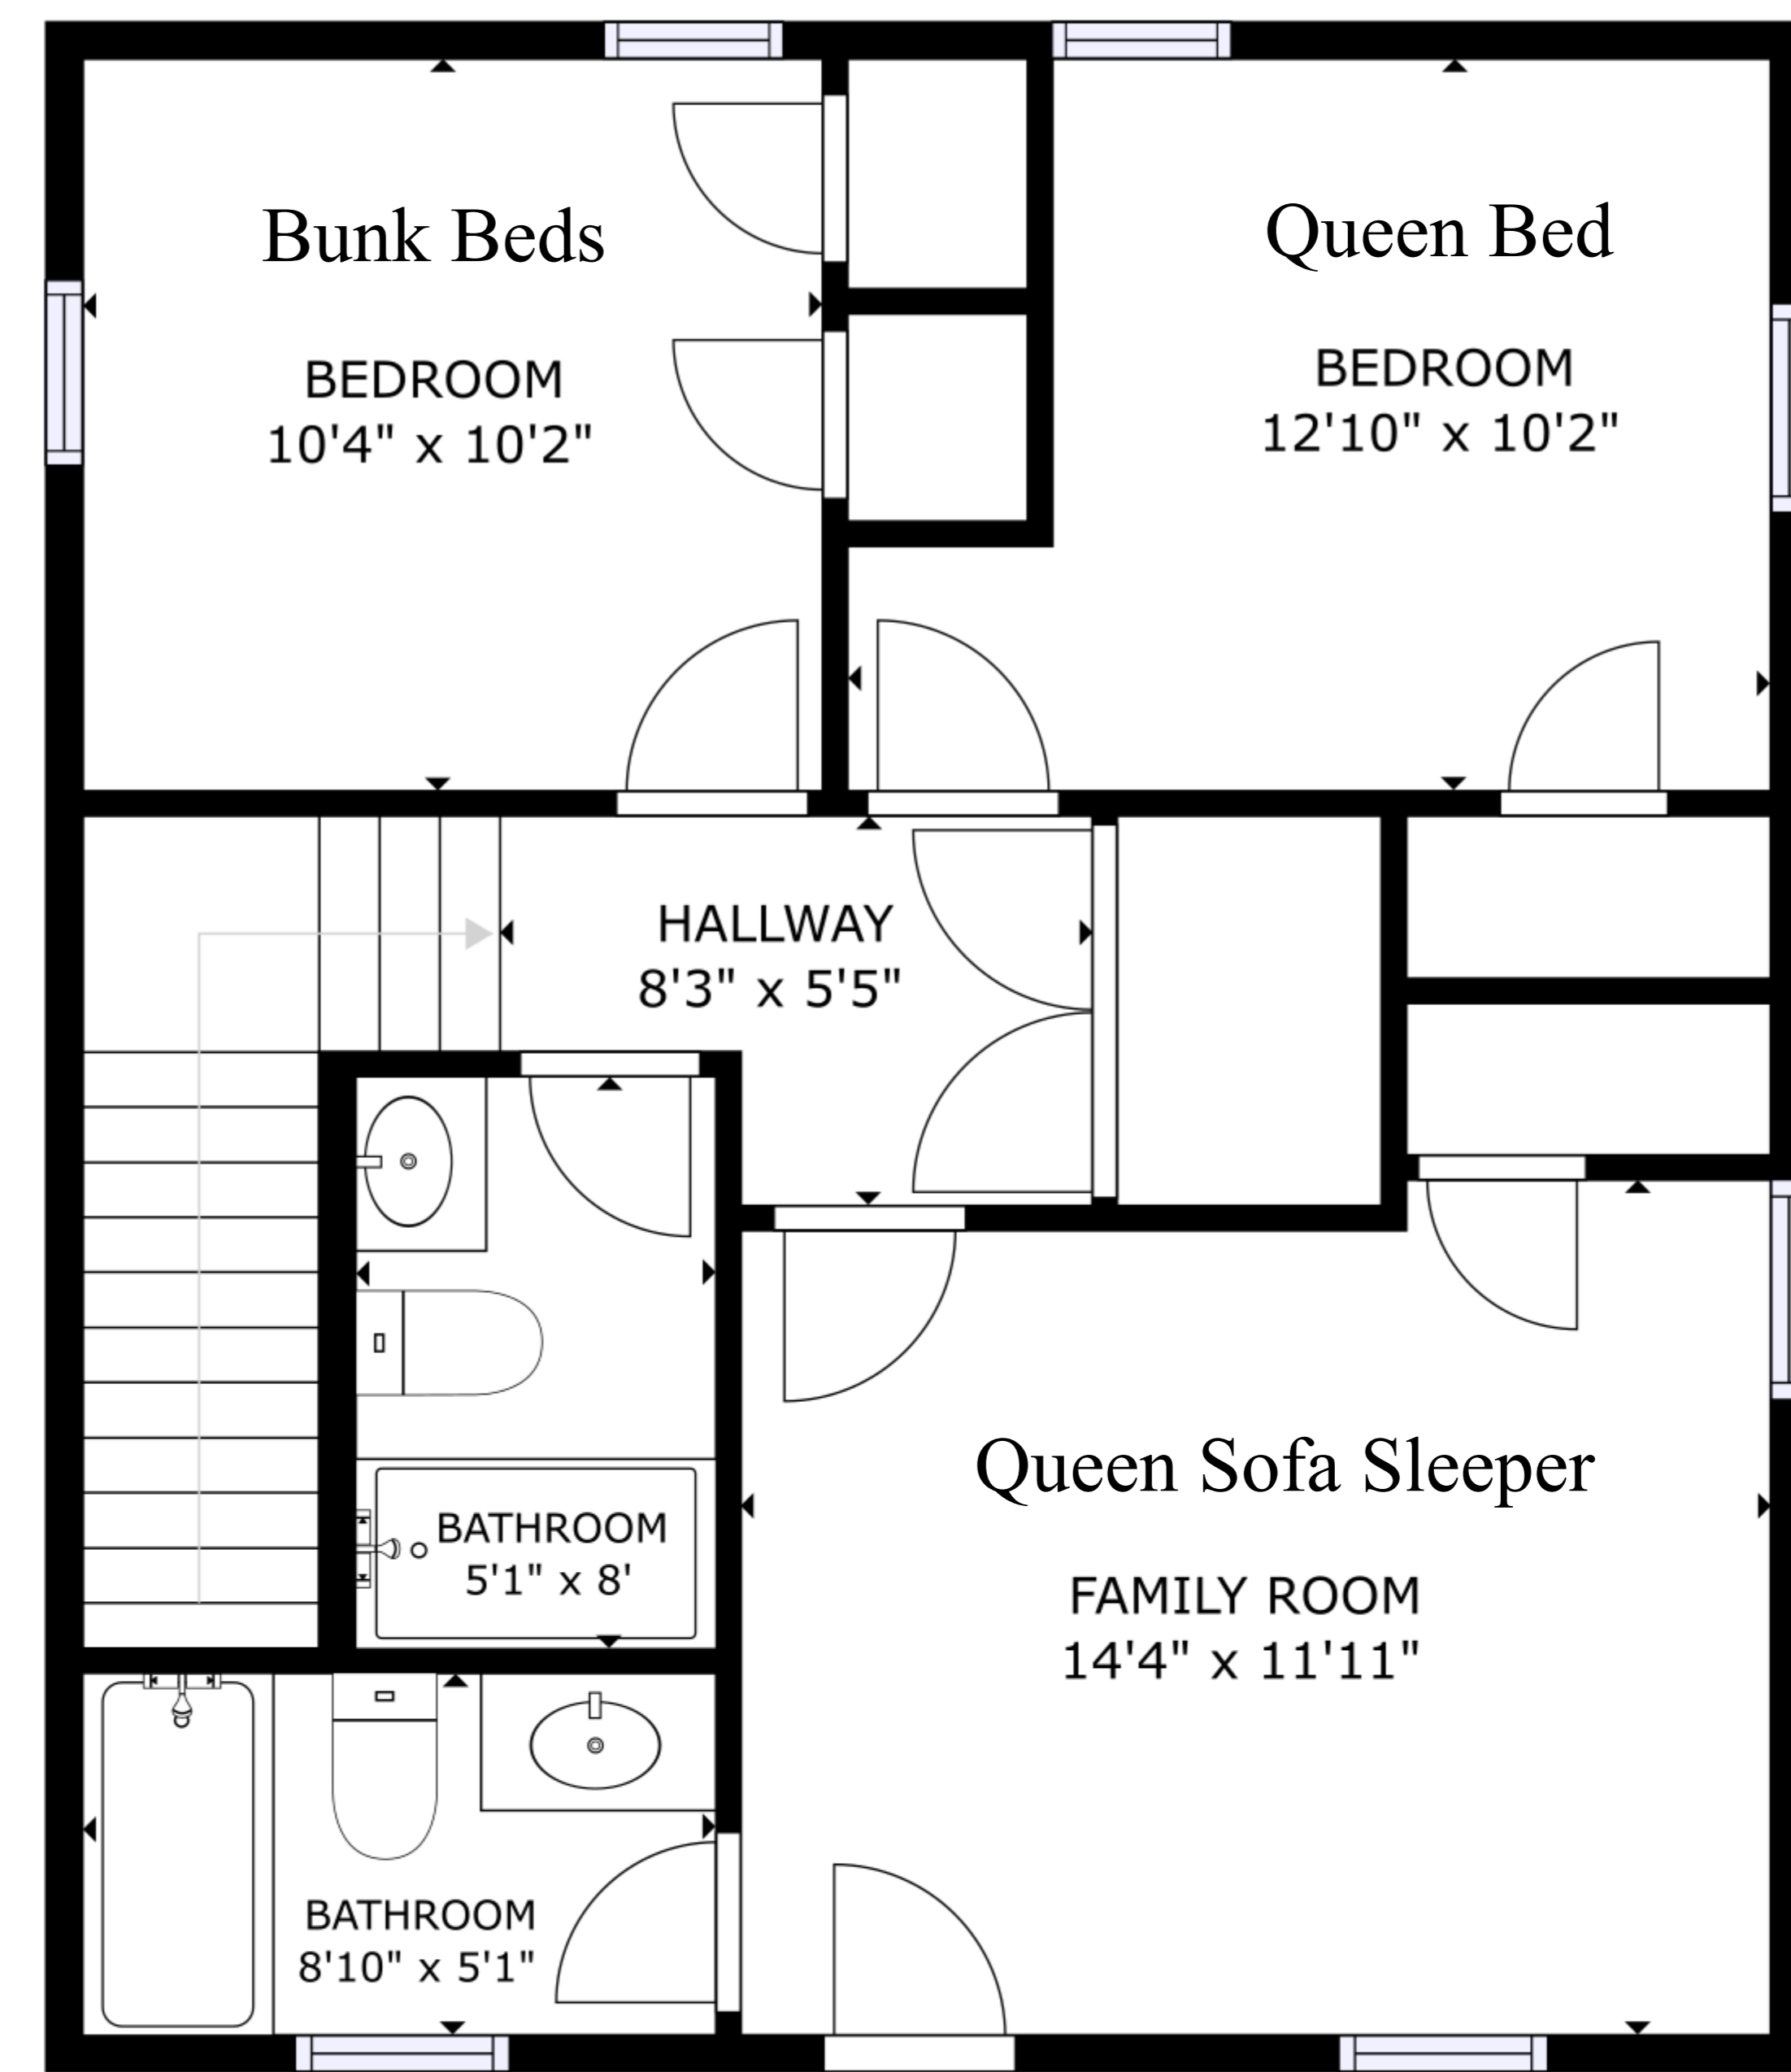

FLOOR 1

FLOOR 2

GROSS INTERNAL AREA
 FLOOR 1: 1022 sq ft, FLOOR 2: 645 sq ft
 TOTAL: 1667 sq ft
 SIZES AND DIMENSIONS ARE APPROXIMATE, ACTUAL MAY VARY.